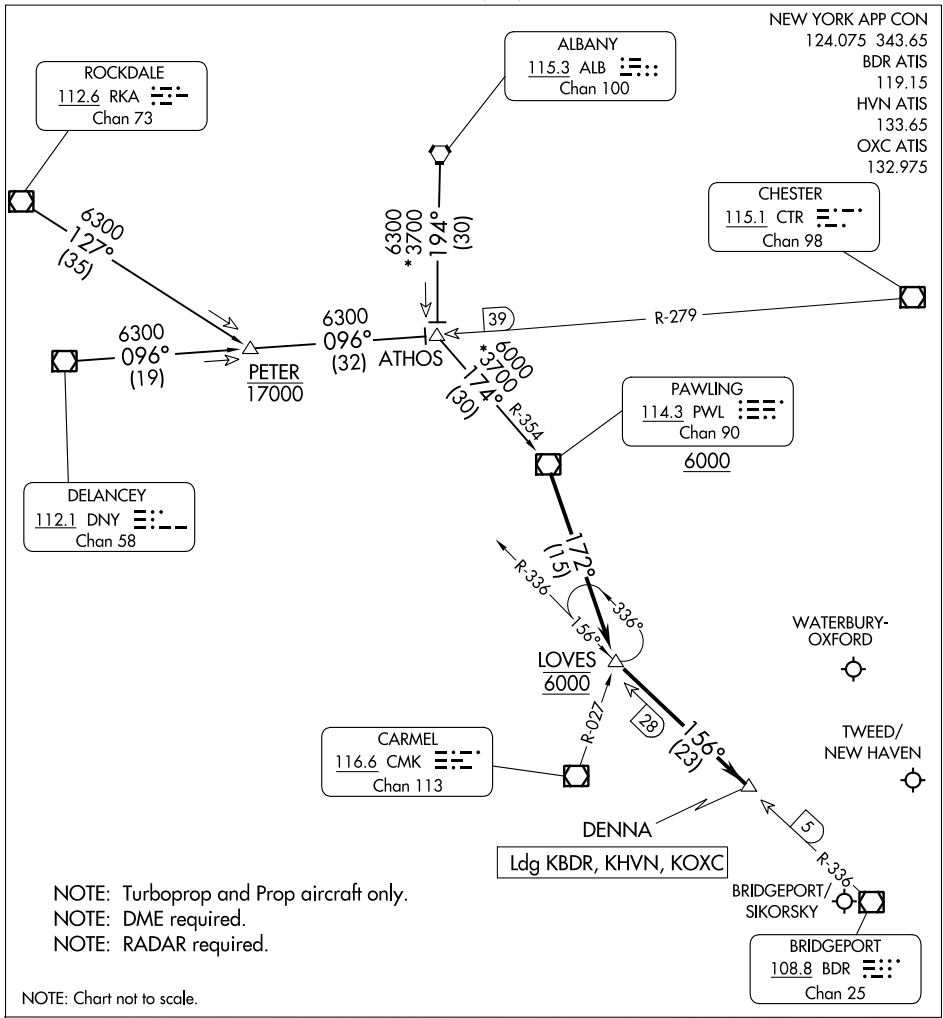

# DENNA THREE ARRIVAL

AL-621 (FAA)

BRIDGEPORT, CONNECTICUT

NE-1, 11 JUL 2024 to 08 AUG 2024

NE-1, 11 JUL 2024 to 08 AUG 2024

## ARRIVAL ROUTE DESCRIPTION

ALBANY TRANSITION (ALB.DENNA3): From over ALB VORTAC on ALB R-194 to ATHOS, then on PWL R-354 to PWL VOR/DME, thence....

DELANCEY TRANSITION (DNY.DENNA3): From over DNY VOR/DME on DNY R-096 to ATHOS, then on PWL R-354 to PWL VOR/DME, thence....

ROCKDALE TRANSITION (RKA.DENNA3): From over RKA VOR/DME on RKA R-127 to PETER, then on DNY R-096 to ATHOS, then on PWL R-354 to PWL VOR/DME, thence....

....from PWL VOR/DME on PWL R-172 to cross LOVES at 6000, then on BRIDGEPORT (BDR) R-336 to DENNA. Expect RADAR vectors.

# DENNA THREE ARRIVAL

BRIDGEPORT, CONNECTICUT