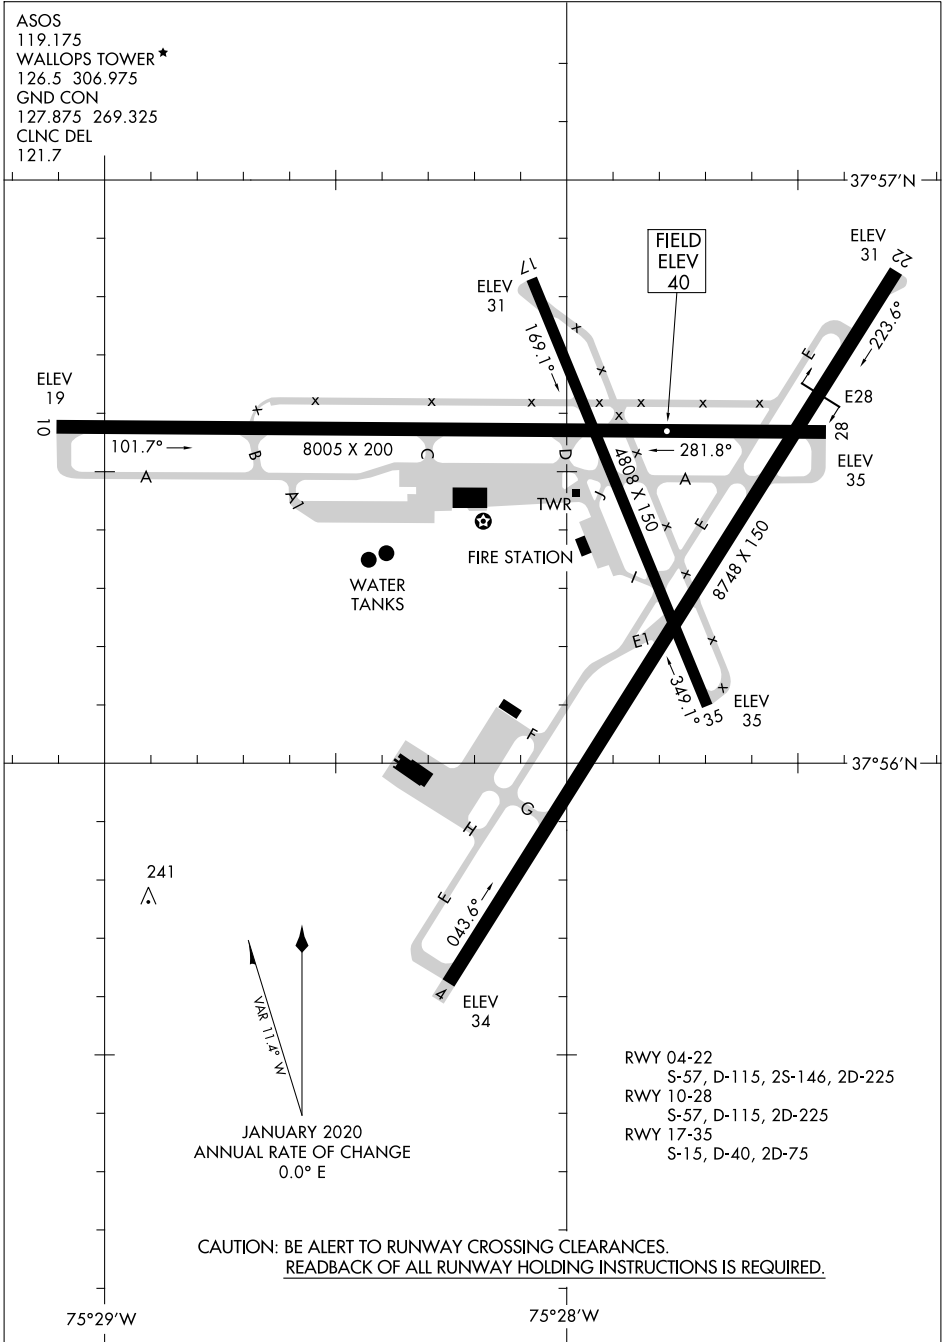

AIRPORT DIAGRAM

AL-639 (FAA)

WALLOPS FLIGHT FACILITY (WAL)
WALLOPS ISLAND, VIRGINIA

ASOS
119.175
WALLOPS TOWER *
126.5 306.975
GND CON
127.875 269.325
CLNC DEL
121.7

NE-3, 11 JUL 2024 to 08 AUG 2024

NE-3, 11 JUL 2024 to 08 AUG 2024

- RWY 04-22
S-57, D-115, 2S-146, 2D-225
- RWY 10-28
S-57, D-115, 2D-225
- RWY 17-35
S-15, D-40, 2D-75

CAUTION: BE ALERT TO RUNWAY CROSSING CLEARANCES.
READBACK OF ALL RUNWAY HOLDING INSTRUCTIONS IS REQUIRED.

AIRPORT DIAGRAM

WALLOPS ISLAND, VIRGINIA
WALLOPS FLIGHT FACILITY (WAL)