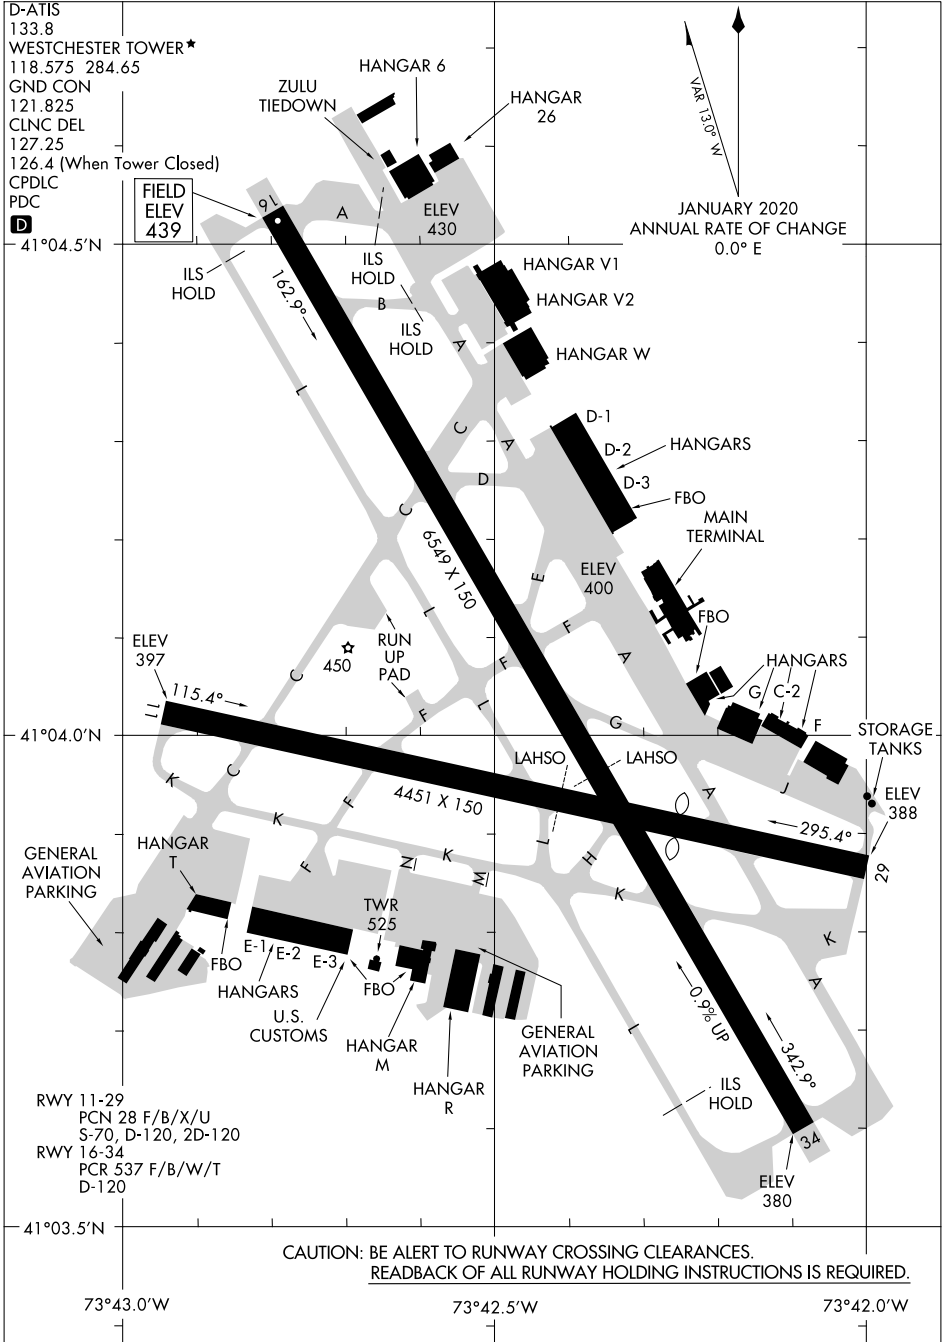

# AIRPORT DIAGRAM

AL-651 (FAA)

WESTCHESTER COUNTY (HPN)  
WHITE PLAINS, NEW YORK

# AIRPORT DIAGRAM

WHITE PLAINS, NEW YORK  
WESTCHESTER COUNTY (HPN)