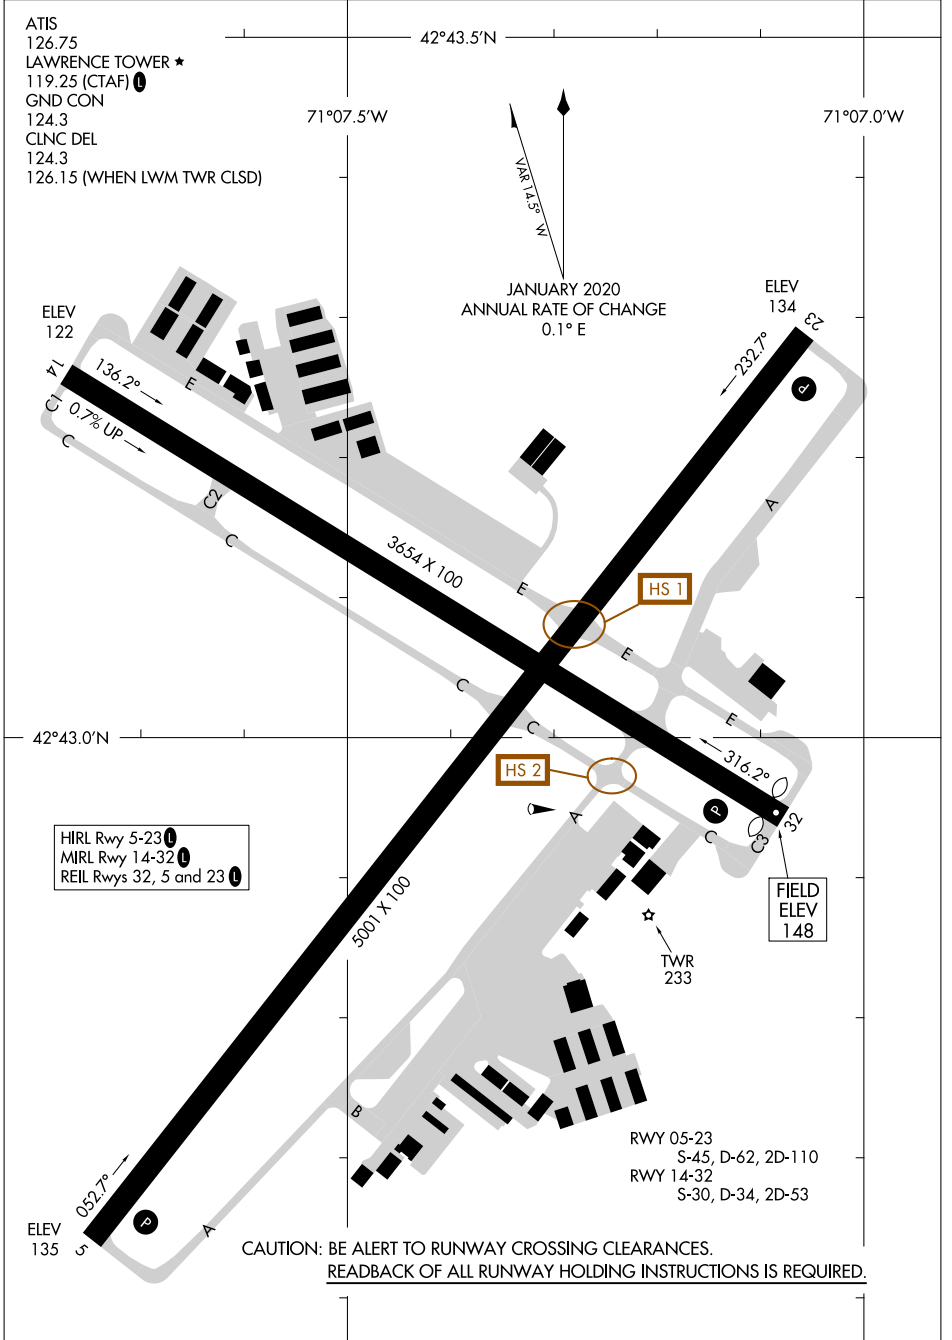

24081

# AIRPORT DIAGRAM

AL-654 (FAA)

LAWRENCE MUNI (LWM)  
LAWRENCE, MASSACHUSETTS

ATIS  
126.75  
LAWRENCE TOWER ★  
119.25 (CTAF) ①  
GND CON  
124.3  
CLNC DEL  
124.3  
126.15 (WHEN LWM TWR CLSD)

NE-1, 11 JUL 2024 to 08 AUG 2024

NE-1, 11 JUL 2024 to 08 AUG 2024

# AIRPORT DIAGRAM

24081

LAWRENCE, MASSACHUSETTS  
LAWRENCE MUNI (LWM)

CAUTION: BE ALERT TO RUNWAY CROSSING CLEARANCES.  
READBACK OF ALL RUNWAY HOLDING INSTRUCTIONS IS REQUIRED.