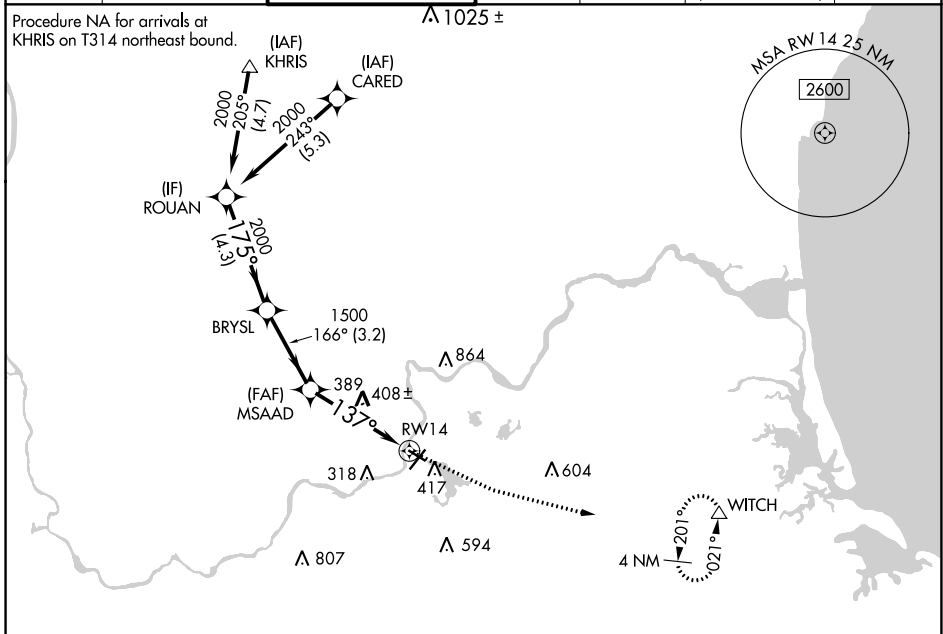

WAAS CH 99642 W14A	APP CRS 137°	Rwy Idg TDZE Apt Elev	3654 146 148
--	------------------------	-----------------------------	---

RNAV (GPS) RWY 14

LAWRENCE MUNI (LWM)

RNP APCH - GPS.
 ⚠ Circling to Rwy 32 NA at night.

MISSED APPROACH: Climbing left turn to 2000 direct WITCH and hold.

ATIS 126.75	BOSTON APP CON 124.4 279.6	LAWRENCE TOWER ★ 119.25 (CTAF) 0	GND CON 124.3	CLNC DEL 124.3	CLNC DEL 126.15 (When twr closed)	UNICOM 122.8
-----------------------	--------------------------------------	--	-------------------------	--------------------------	--	------------------------

NE-1, 11 JUL 2024 to 08 AUG 2024

NE-1, 11 JUL 2024 to 08 AUG 2024

	ROUAN	BRYSL	MSAAD	2000	WITCH
	2000	2000	1500		△
	175°	166°	137°		
	4.3 NM	3.2 NM	2.9 NM	1.3 NM to RWY 14	
			3.00° TCH 45		
				RWY 14	
CATEGORY	A	B	C	D	
LP MDA	580-1	434 (500-1)	580-1¼	434 (500-1¼)	
LNNAV MDA	660-1	514 (600-1)	660-1⅜	514 (600-1⅜)	
ⓐ CIRCLING	740-1	592 (600-1)	840-2 692 (700-2)	1220-3 1072 (1100-3)	