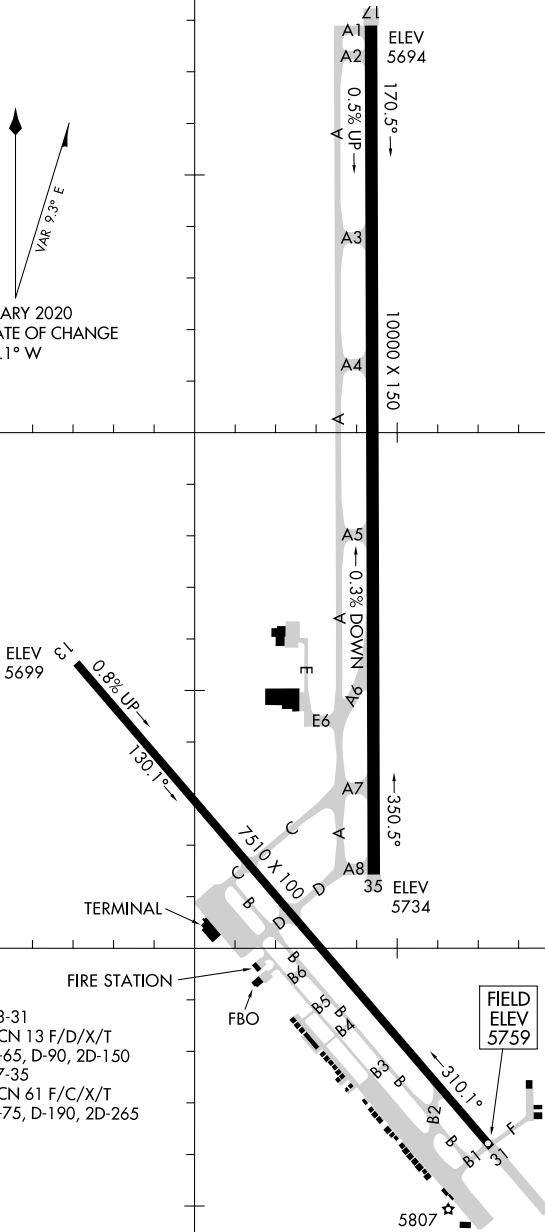

22195

AIRPORT DIAGRAM

AL-668 (FAA)

MONTROSE RGNL (MTJ)
MONTROSE, COLORADO

ASOS
135.225
CTAF/UNICOM
122.8

VAR 9.3° E
JANUARY 2020
ANNUAL RATE OF CHANGE
0.1° W

SW-1, 11 JUL 2024 to 08 AUG 2024

SW-1, 11 JUL 2024 to 08 AUG 2024

RWY 13-31
PCN 13 F/D/X/T
S-65, D-90, 2D-150
RWY 17-35
PCN 61 F/C/X/T
S-75, D-190, 2D-265

AIRPORT DIAGRAM

22195

MONTROSE, COLORADO
MONTROSE RGNL (MTJ)