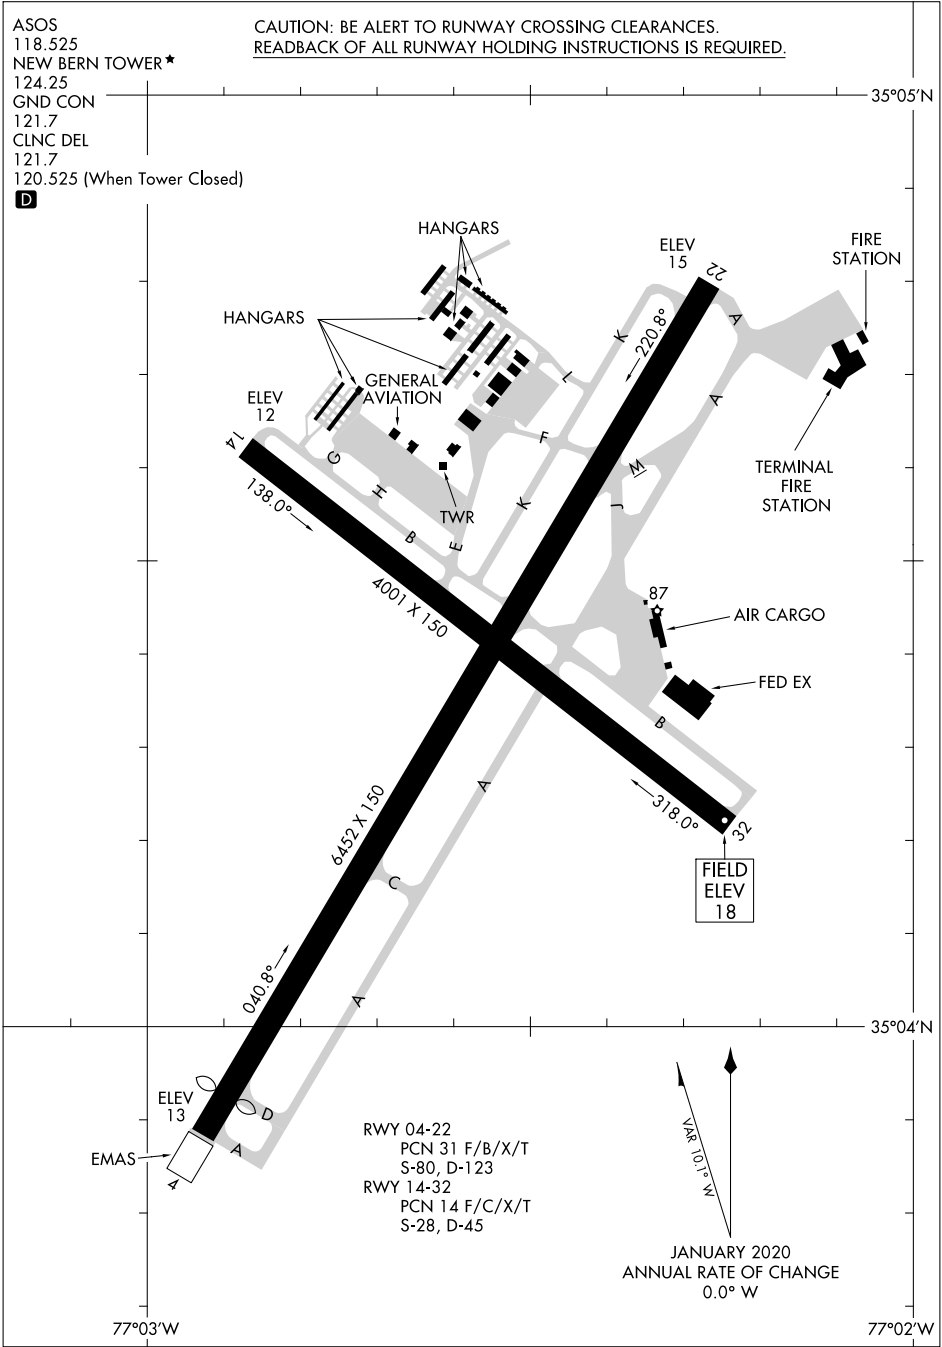

24081

AIRPORT DIAGRAM

COASTAL CAROLINA RGNL (EWN)
NEW BERN, NORTH CAROLINA

AL-670 (FAA)

ASOS
118.525
NEW BERN TOWER★
124.25
GND CON
121.7
CLNC DEL
121.7
120.525 (When Tower Closed)

CAUTION: BE ALERT TO RUNWAY CROSSING CLEARANCES.
READBACK OF ALL RUNWAY HOLDING INSTRUCTIONS IS REQUIRED.

D

SE-2, 11 JUL 2024 to 08 AUG 2024

SE-2, 11 JUL 2024 to 08 AUG 2024

77°03'W

77°02'W

AIRPORT DIAGRAM

24081

NEW BERN, NORTH CAROLINA
COASTAL CAROLINA RGNL (EWN)