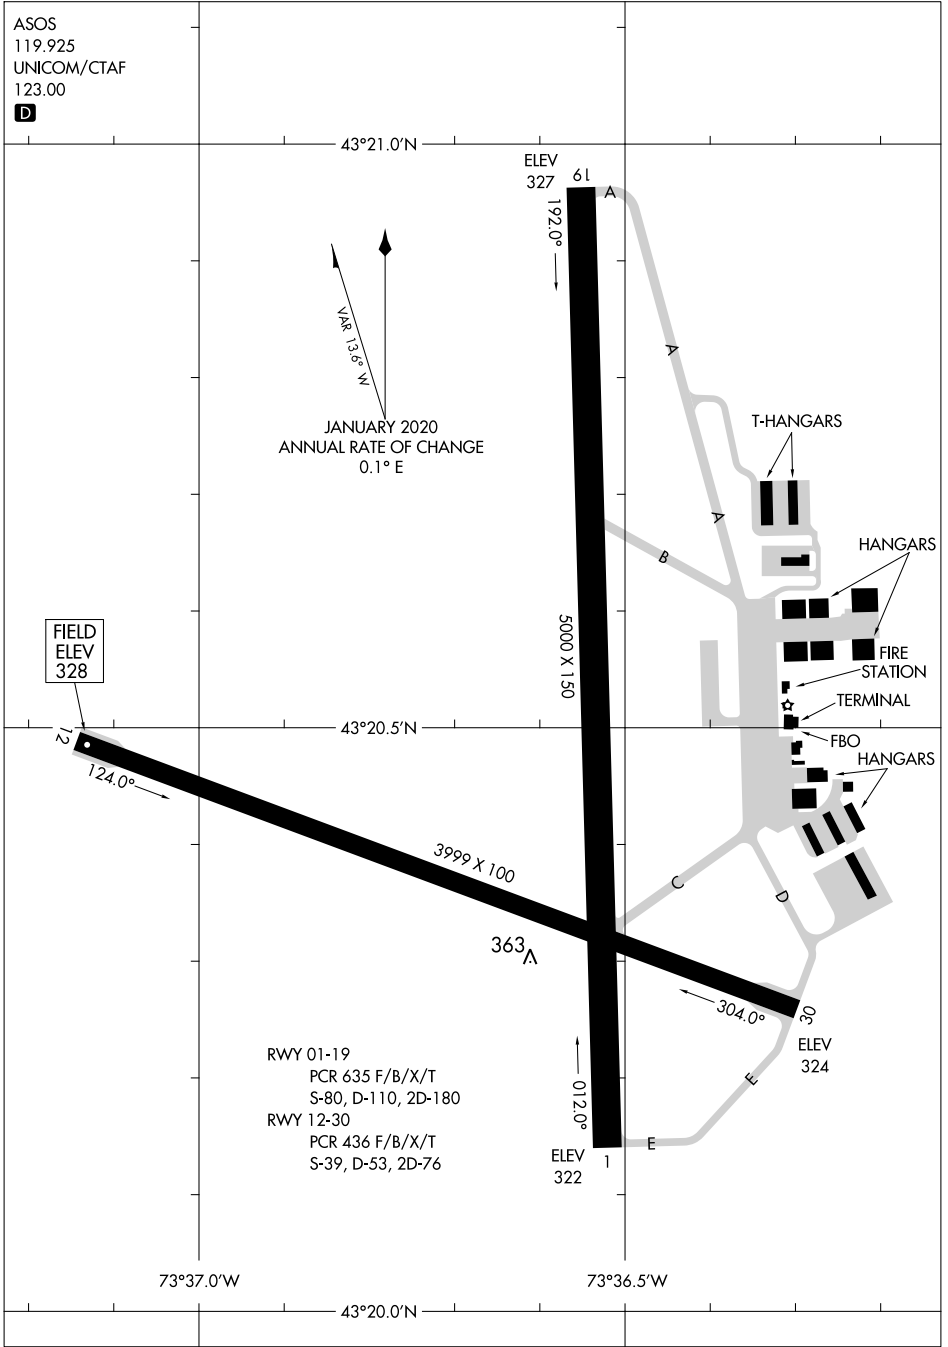

24137

AIRPORT DIAGRAM

AL-673 (FAA)

FLOYD BENNETT MEML (GFL)
GLENS FALLS, NEW YORK

ASOS
119.925
UNICOM/CTAF
123.00
D

NE-2, 11 JUL 2024 to 08 AUG 2024

NE-2, 11 JUL 2024 to 08 AUG 2024

AIRPORT DIAGRAM
24137

GLENS FALLS, NEW YORK
FLOYD BENNETT MEML (GFL)