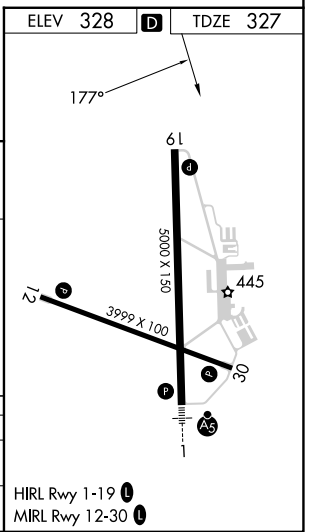

APP CRS	Rwy Idg	5000
177°	TDZE	327
	Apt Elev	328

RNAV (GPS) RWY 19

FLOYD BENNETT MEML (GFL)

RNP APCH.

⚠ Circling NA for Cat D NW of Rwy 12 and 19. Rwy 19 helicopter visibility reduction below ¾ SM NA. Circling Rwy 12, 30 NA at night.
⚠ -19°C

MISSED APPROACH: Climb to 3000 direct ISKUG and on track 195° to EKAKE and hold.

ASOS 119.925	ALBANY APP CON 132.825 307.2	UNICOM 123.0 (CTAF) 0
------------------------	--	---------------------------------

CATEGORY	A	B	C	D
LNVA MDA	880-1	553 (600-1)	880-1½ 553 (600-1½)	880-1¼ 553 (600-1¼)
C CIRCLING	880-1	552 (600-1)	940-1¾ 612 (700-1¾)	1420-3 1092 (1100-3)

NE-2, 11 JUL 2024 to 08 AUG 2024

NE-2, 11 JUL 2024 to 08 AUG 2024