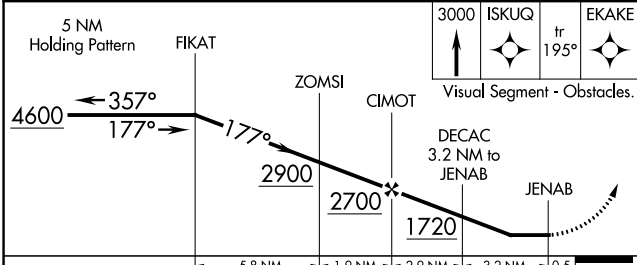

APP CRS	Rwy Idg	5000
177°	TDZE	327
	Apt Elev	328

RNAV (GPS) RWY 19

FLOYD BENNETT MEML (GFL)

RNP APCH.

⚠ Circling NA for Cat D NW of Rwy 12 and 19. Rwy 19 helicopter visibility reduction below ¾ SM NA. Circling Rwy 12, 30 NA at night.
⚠ -19°C

MISSED APPROACH: Climb to 3000 direct ISKUG and on track 195° to EKAKE and hold.

ASOS 119.925	ALBANY APP CON 132.825 307.2	UNICOM 123.0 (CTAF) 0
------------------------	--	---------------------------------

CATEGORY	A	B	C	D
LNVA MDA	880-1	553 (600-1)	880-1½ 553 (600-1½)	880-1¼ 553 (600-1¼)
C CIRCLING	880-1	552 (600-1)	940-1¾ 612 (700-1¾)	1420-3 1092 (1100-3)

NE-2, 11 JUL 2024 to 08 AUG 2024

NE-2, 11 JUL 2024 to 08 AUG 2024