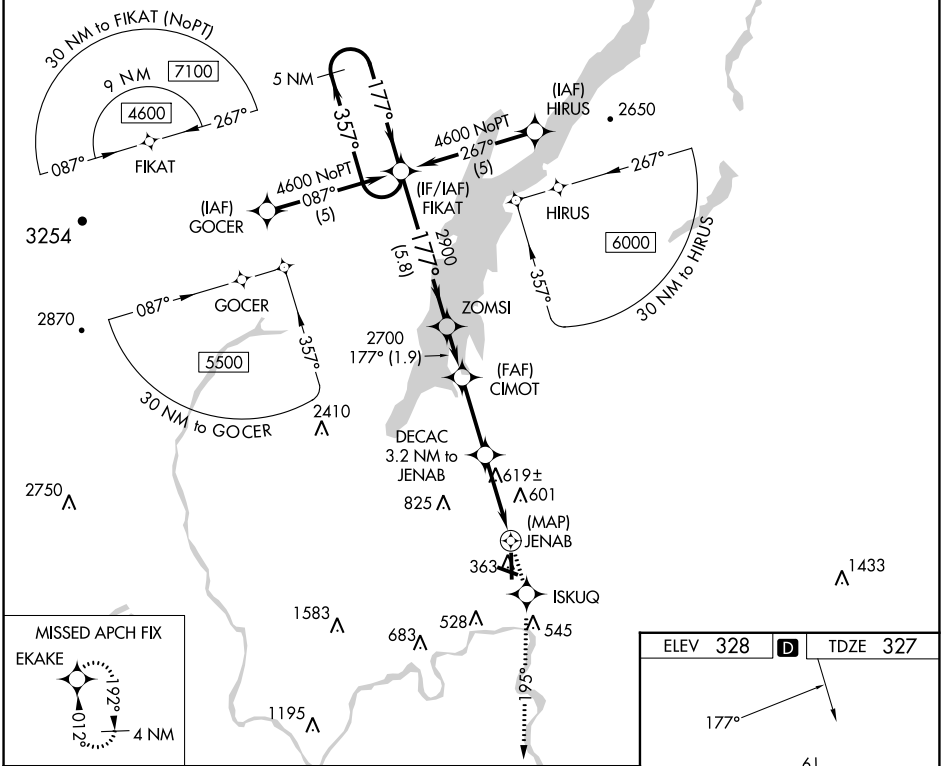

APP CRS	Rwy Idg	5000
177°	TDZE	327
	Apt Elev	328

RNAV (GPS) RWY 19

FLOYD BENNETT MEML (GFL)

RNP APCH.

⚠ Circling NA for Cat D NW of Rwy 12 and 19. Rwy 19 helicopter visibility reduction below ¾ SM NA. Circling Rwy 12, 30 NA at night.
⚠ -19°C

MISSED APPROACH: Climb to 3000 direct ISKUG and on track 195° to EKAKE and hold.

ASOS 119.925	ALBANY APP CON 132.825 307.2	UNICOM 123.0 (CTAF) 0
------------------------	--	---------------------------------

CATEGORY	A	B	C	D
LNVA MDA	880-1	553 (600-1)	880-1½ 553 (600-1½)	880-1¼ 553 (600-1¼)
C CIRCLING	880-1	552 (600-1)	940-1¾ 612 (700-1¾)	1420-3 1092 (1100-3)

NE-2, 11 JUL 2024 to 08 AUG 2024

NE-2, 11 JUL 2024 to 08 AUG 2024