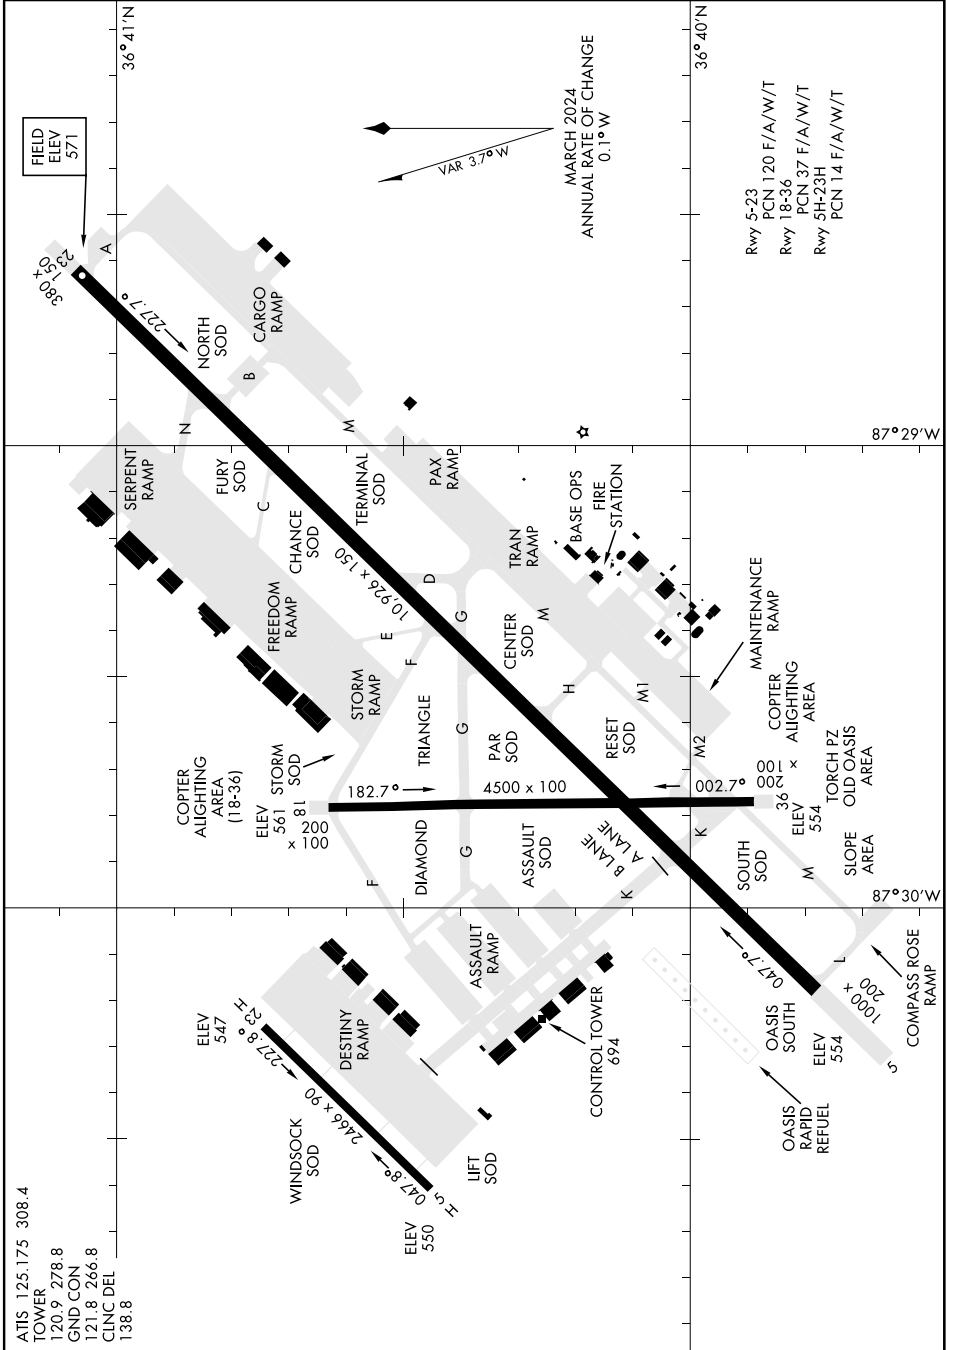

AIRPORT DIAGRAM

[USA]

CAMPBELL AAF (KHOP)

FORT CAMPBELL, KENTUCKY

SE-1, 11 JUL 2024 to 08 AUG 2024

SE-1, 11 JUL 2024 to 08 AUG 2024

AIRPORT DIAGRAM

FORT CAMPBELL, KENTUCKY

CAMPBELL AAF (KHOP)

ATIS 125.175 308.4
 TOWER 120.9 278.8
 GND. CON 121.8 266.8
 CLNC DEL 138.8

Rwy 5-23
 PCN 120 F/A/W/T
 Rwy 18-36
 PCN 37 F/A/W/T
 Rwy 5H-23H
 PCN 14 F/A/W/T