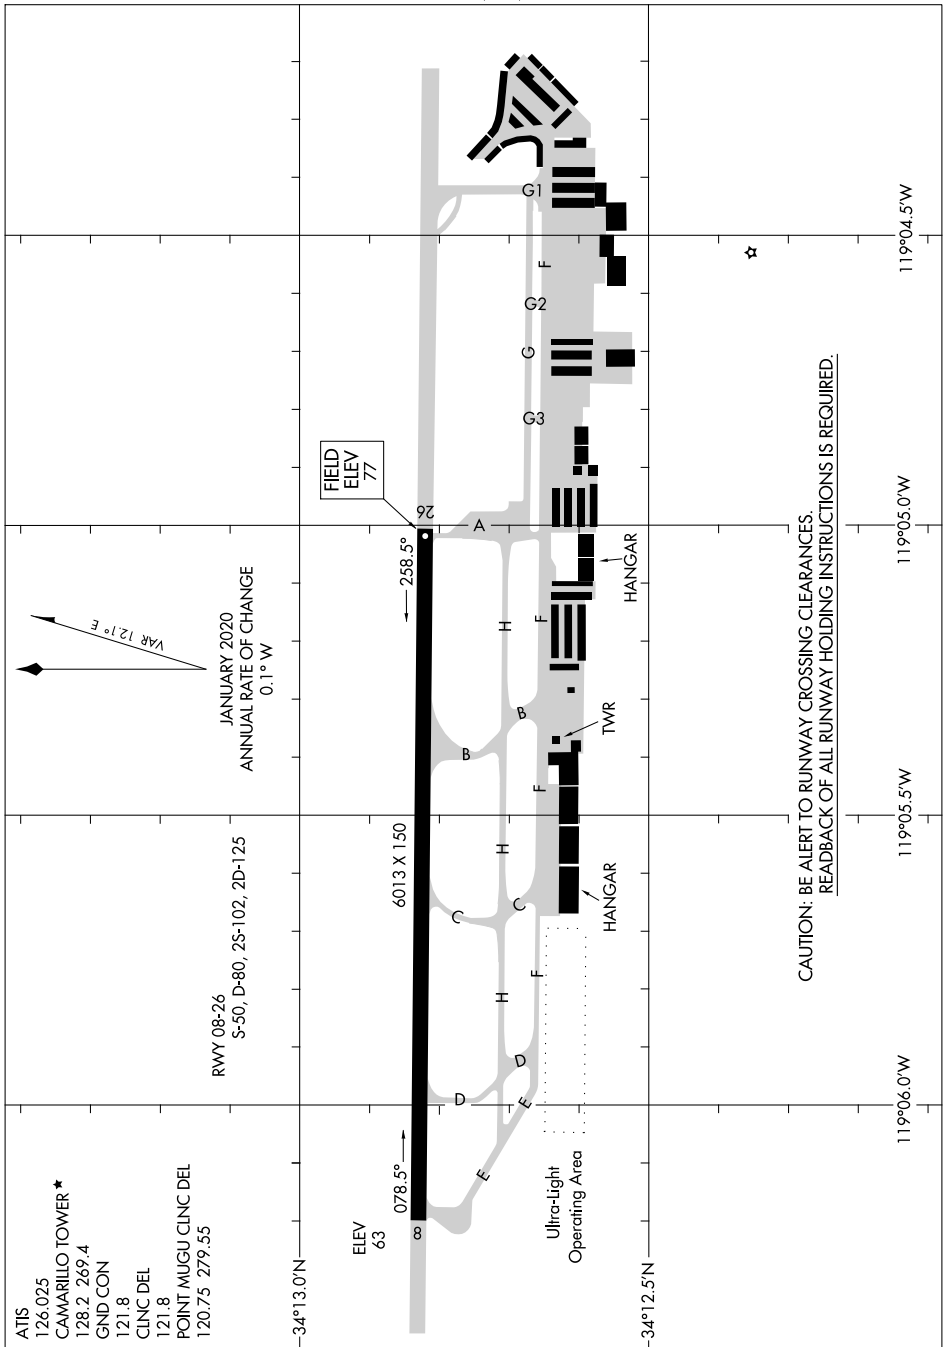

# AIRPORT DIAGRAM

AL-680 (FAA)

CAMARILLO (CMA)  
CAMARILLO, CALIFORNIA

SW-3, 11 JUL 2024 to 08 AUG 2024

SW-3, 11 JUL 2024 to 08 AUG 2024

# AIRPORT DIAGRAM

CAMARILLO, CALIFORNIA  
CAMARILLO (CMA)