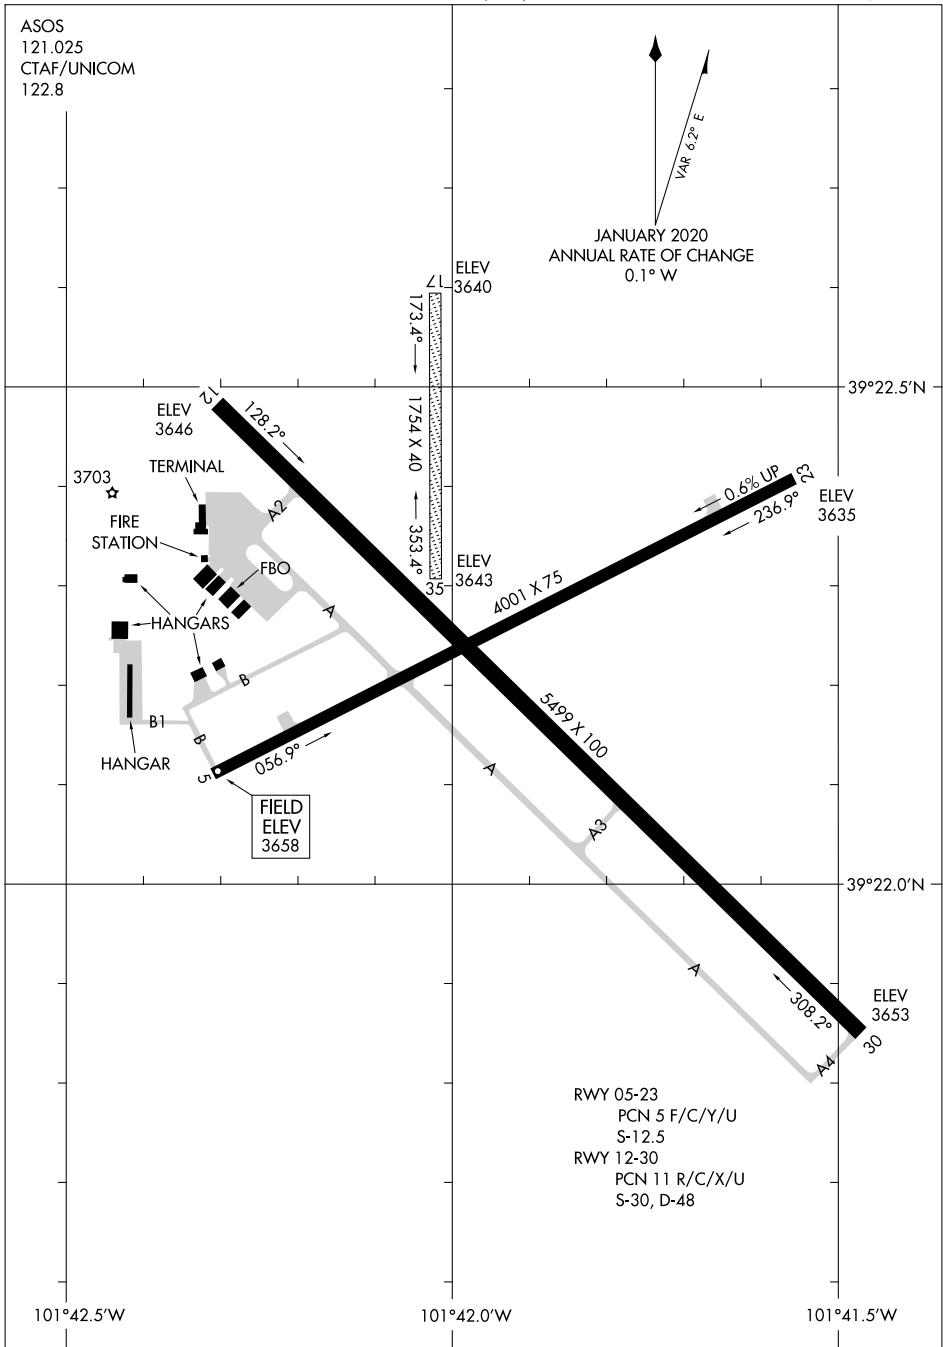

22251

AIRPORT DIAGRAM

RENNER FLD/GOODLAND MUNI (GLD)

AL-684 (FAA)

GOODLAND, KANSAS

ASOS
121.025
CTAF/UNICOM
122.8

JANUARY 2020
ANNUAL RATE OF CHANGE
0.1° W

NC-2, 11 JUL 2024 to 08 AUG 2024

NC-2, 11 JUL 2024 to 08 AUG 2024

RWY 05-23
PCN 5 F/C/Y/U
S-12.5
RWY 12-30
PCN 11 R/C/X/U
S-30, D-48

AIRPORT DIAGRAM

22251

GOODLAND, KANSAS

RENNER FLD/GOODLAND MUNI (GLD)