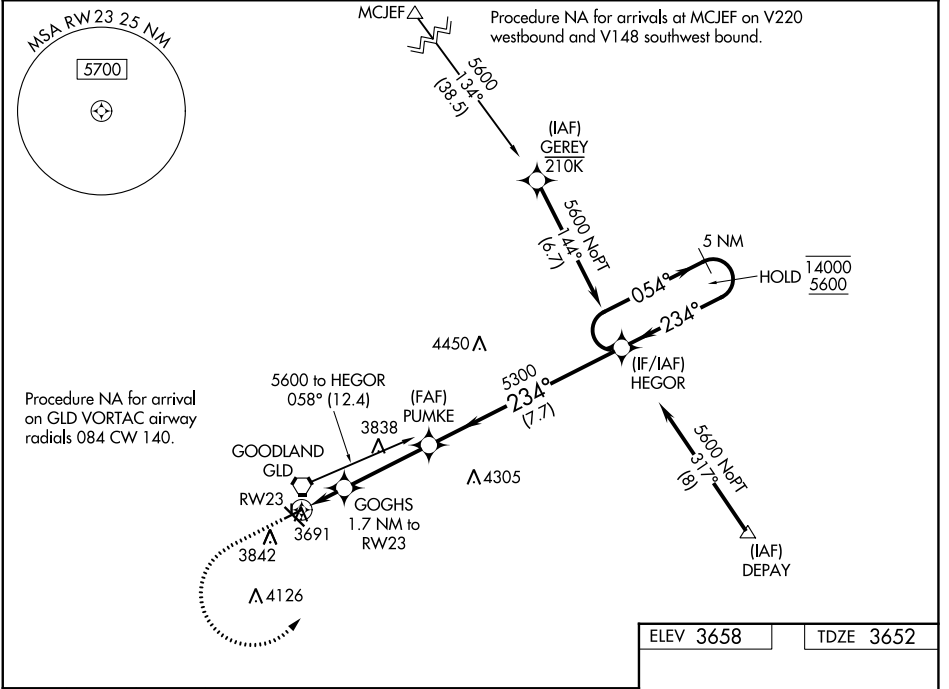

WAAS CH 70644 W23A	APP CRS 234°	Rwy Idg TDZE Apt Elev	4001 3652 3658
--	------------------------	-----------------------------	---

RNAV (GPS) RWY 23

RENNER FLD/GOODLAND MUNI (GLD)

RNP APCH - GPS.	MISSED APPROACH: Climb to 4200 then climbing left turn to 5600 direct HEGOR and hold.
-----------------	---

ASOS 121.025	DENVER CENTER 132.7 226.675	UNICOM 122.8 (CTAF) 0
------------------------	---------------------------------------	---------------------------------

CATEGORY	A	B	C	D
LPV DA	3902-1 250 (300-1)			NA
LNAV/VNAV DA	3939-1 287 (300-1)			NA
LNAV MDA	4040-1 388 (400-1)		4040-1 388 (400-1 1/8)	NA
CIRCLING	4080-1 422 (500-1)	4120-1 462 (500-1)	4120-1 462 (500-1 1/2)	NA

NC-2, 11 JUL 2024 to 08 AUG 2024

NC-2, 11 JUL 2024 to 08 AUG 2024