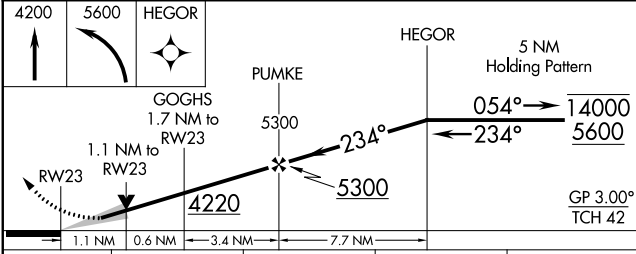

WAAS CH 70644 W23A	APP CRS 234°	Rwy Idg TDZE Apt Elev	4001 3652 3658
--	------------------------	-----------------------------	---

RNAV (GPS) RWY 23

RENNER FLD/GOODLAND MUNI (GLD)

RNP APCH - GPS.	MISSED APPROACH: Climb to 4200 then climbing left turn to 5600 direct HEGOR and hold.
-----------------	---

ASOS 121.025	DENVER CENTER 132.7 226.675	UNICOM 122.8 (CTAF) 0
------------------------	---------------------------------------	---------------------------------

CATEGORY	A	B	C	D
LPV DA	3902-1 250 (300-1)			NA
LNAV/VNAV DA	3939-1 287 (300-1)			NA
LNAV MDA	4040-1 388 (400-1)		4040-1 388 (400-1 1/8)	NA
CIRCLING	4080-1 422 (500-1)	4120-1 462 (500-1)	4120-1 462 (500-1 1/2)	NA