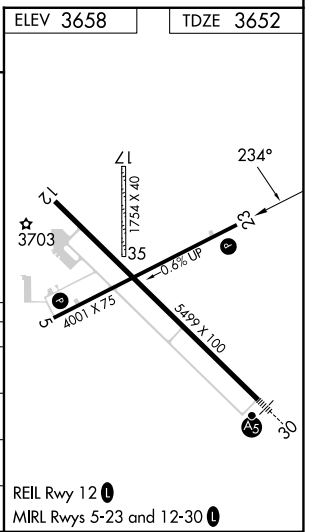

WAAS CH 70644 W23A	APP CRS 234°	Rwy Idg TDZE Apt Elev	4001 3652 3658
--	------------------------	-----------------------------	---

RNAV (GPS) RWY 23

RENNER FLD/GOODLAND MUNI (GLD)

RNP APCH - GPS.	MISSED APPROACH: Climb to 4200 then climbing left turn to 5600 direct HEGOR and hold.
-----------------	---

ASOS 121.025	DENVER CENTER 132.7 226.675	UNICOM 122.8 (CTAF) 0
------------------------	---------------------------------------	---------------------------------

CATEGORY	A	B	C	D
LPV DA	3902-1 250 (300-1)			NA
LNAV/VNAV DA	3939-1 287 (300-1)			NA
LNAV MDA	4040-1 388 (400-1)		4040-1 388 (400-1 1/8)	NA
CIRCLING	4080-1 422 (500-1)	4120-1 462 (500-1)	4120-1 462 (500-1 1/2)	NA