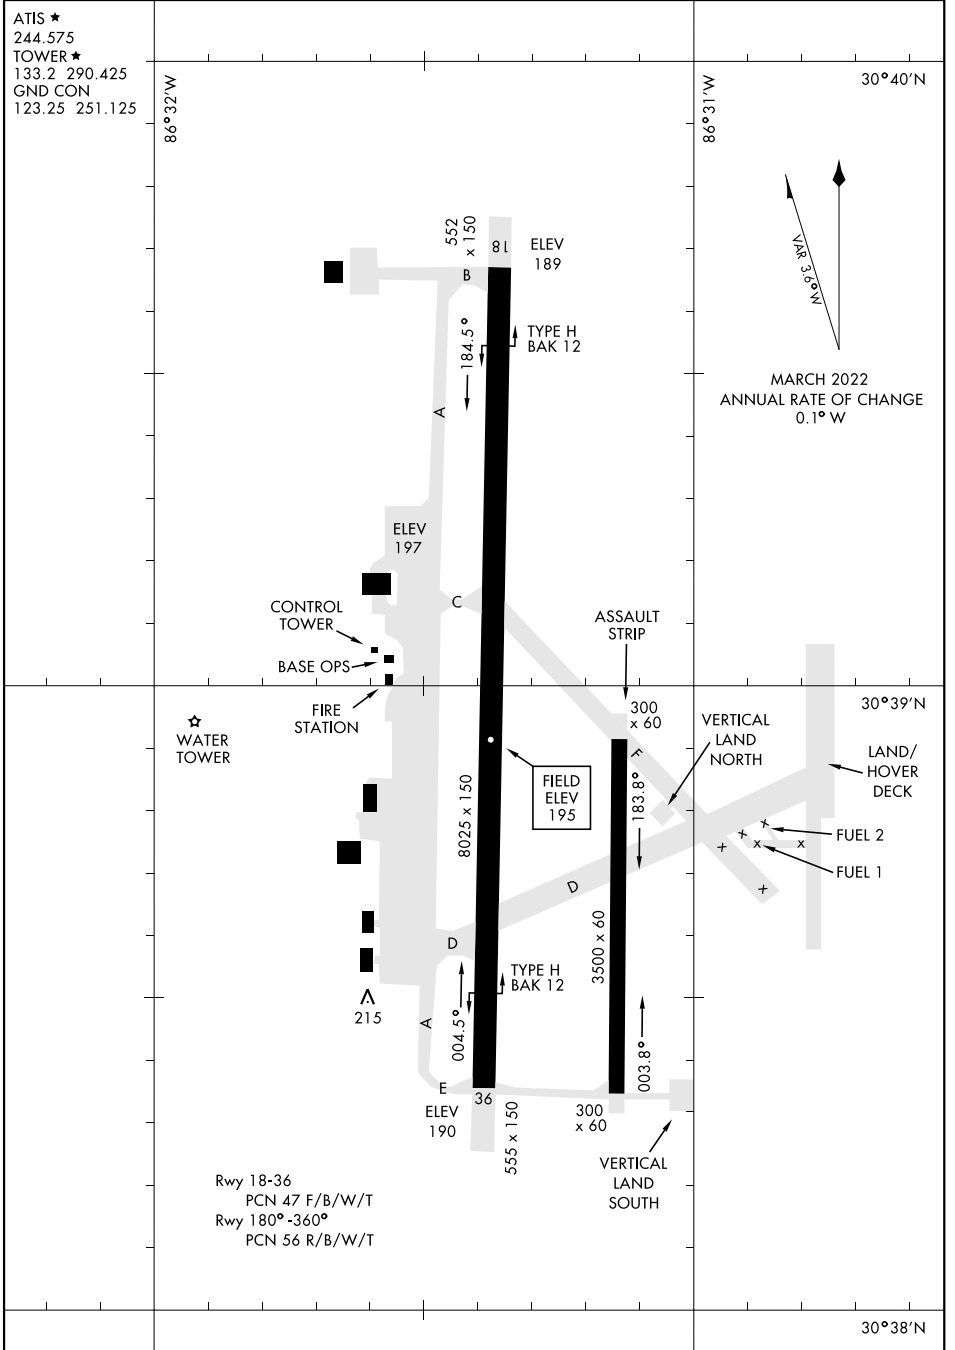

AIRPORT DIAGRAM

AL-699 [USAF]

DUKE FLD (EGLIN AF AUX NR3) (KEGI)

VALPARAISO, FLORIDA

ATIS ★
 244.575
 TOWER ★
 133.2 290.425
 GND CON
 123.25 251.125

86°32'W

86°31'W

30°40'N

MARCH 2022
 ANNUAL RATE OF CHANGE
 0.1° W

SE-3, 11 JUL 2024 to 08 AUG 2024

SE-3, 11 JUL 2024 to 08 AUG 2024

30°39'N

30°38'N

AIRPORT DIAGRAM

VALPARAISO, FLORIDA

DUKE FLD (EGLIN AF AUX NR3) (KEGI)