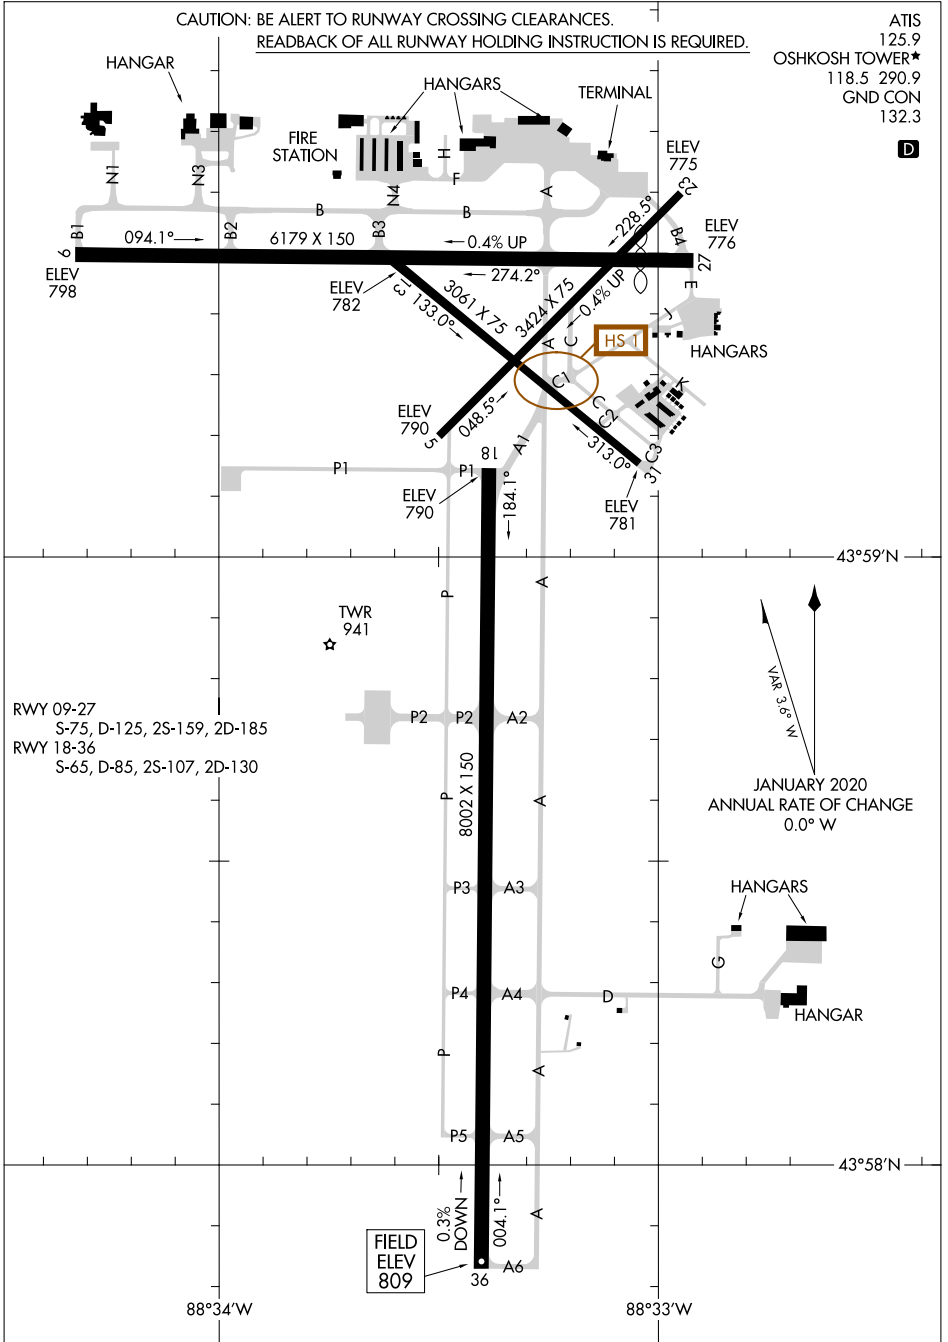

AIRPORT DIAGRAM

WITTMAN RGNL (OSH)
OSHKOSH, WISCONSIN

AL-730 (FAA)

CAUTION: BE ALERT TO RUNWAY CROSSING CLEARANCES.
READBACK OF ALL RUNWAY HOLDING INSTRUCTION IS REQUIRED.

ATIS 125.9
OSHKOSH TOWER* 118.5 290.9
GND CON 132.3

D

EC-3, 11 JUL 2024 to 08 AUG 2024

EC-3, 11 JUL 2024 to 08 AUG 2024