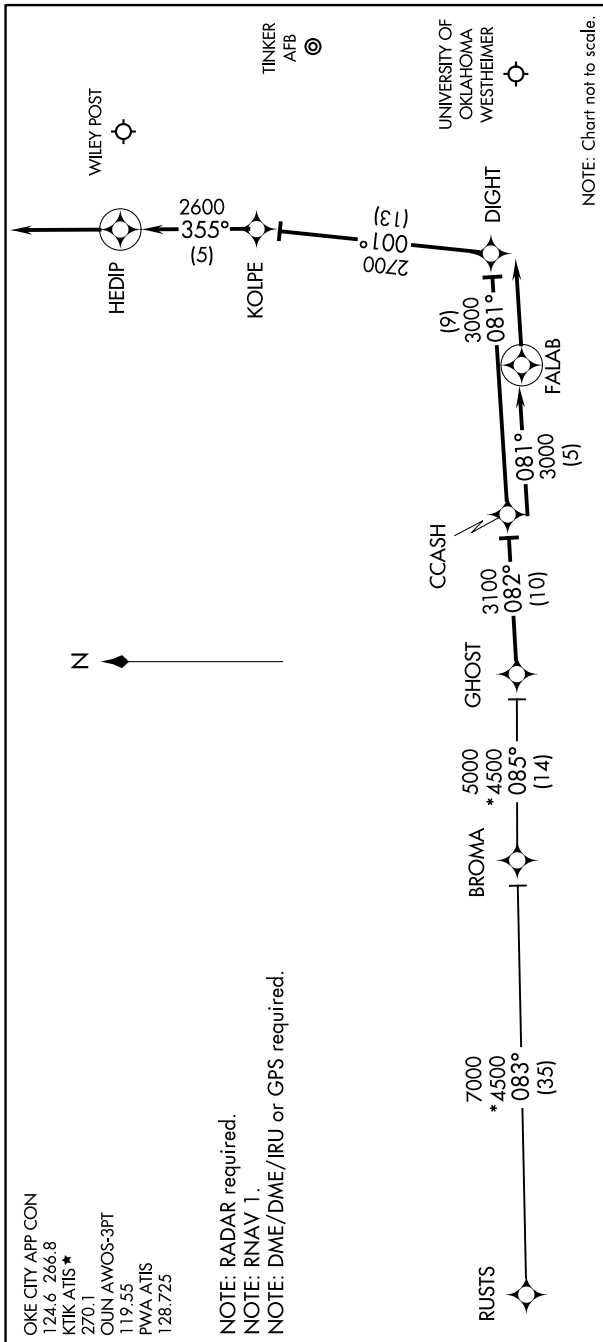

CCASH ONE ARRIVAL (RNAV)

OKLAHOMA CITY, OKLAHOMA

SC-1, 11 JUL 2024 to 08 AUG 2024

ARRIVAL ROUTE DESCRIPTION

BROMA TRANSITION (BROMA.CCASH1):
RUSTS TRANSITION (RUSTS.CCASH1):

From GHOST on track 082° to CCASH.

LANDING OUN/KTIK: From CCASH on track 081° to FALAB, then on track 081°. Expect radar vectors to final approach course.

LANDING PWA RW17L: From CCASH on track 081° to DIGHT, then on track 001° to KOLPE, then on track 355° to HEDIP, then on track 355°. Expect radar vectors to final approach course.

LANDING PWA RW35R: From CCASH on track 081° to FALAB, then on track 081°. Expect radar vectors to final approach course.

CCASH ONE ARRIVAL (RNAV)

OKLAHOMA CITY, OKLAHOMA

SC-1, 11 JUL 2024 to 08 AUG 2024