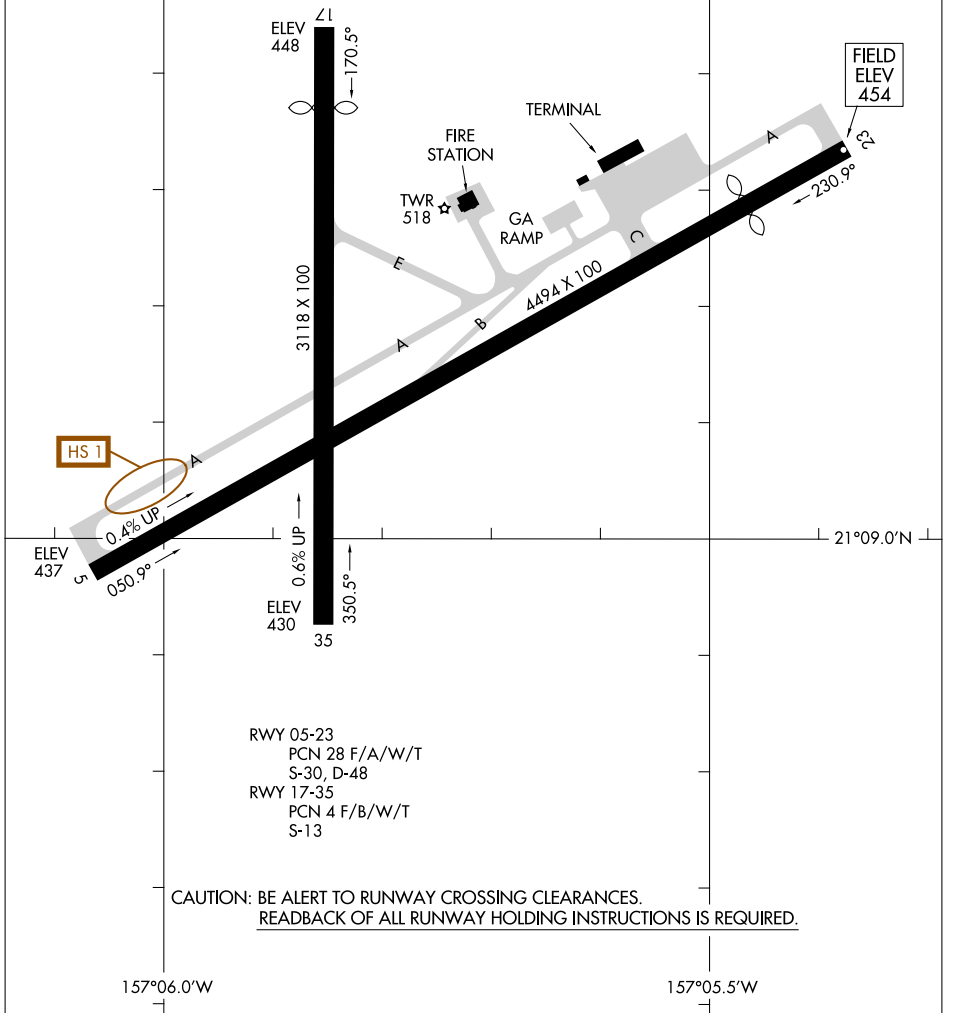

22195

AIRPORT DIAGRAM

MOLOKAI (MKK) (PHMK)
KAUNAKAKAI, HAWAII

AL-759 (FAA)

ATIS
128.2
MOLOKAI TOWER ★
125.7 306.2
GND CON
121.9

D

21°09.5'N

PAC, 11 JUL 2024 to 05 SEP 2024

PAC, 11 JUL 2024 to 05 SEP 2024

AIRPORT DIAGRAM

22195

MOLOKAI (MKK) (PHMK)
KAUNAKAKAI, HAWAII