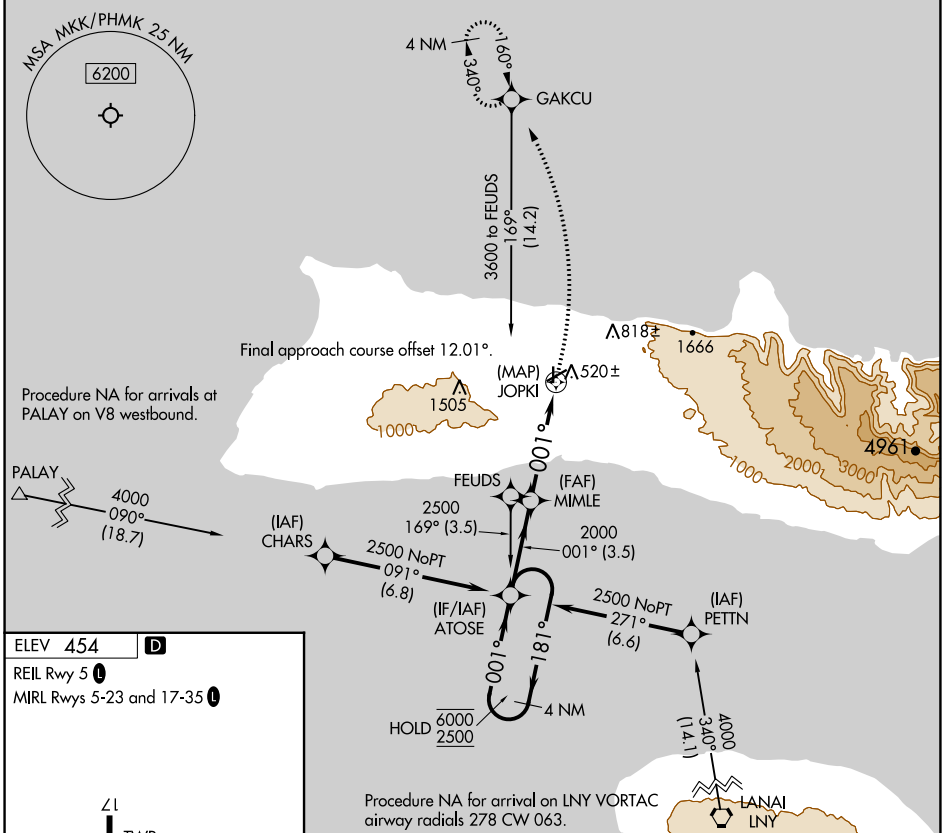

APP CRS	Rwy Idg	N/A
001°	TDZE	N/A
	Apt Elev	454

RNAV (GPS)-B

MOLOKAI (MKK)(PHMK)

RNP APCH.		MISSED APPROACH: Climb to 1200 then climbing left turn 4000 direct GAKCU and hold, continue climb-in-hold to 4000.	
<p>▼ Circling to Rwy 17, 23 NA at night.</p> <p>▲ Circling NA east of Rwy 35 and southeast of Rwy 23.</p>			
ATIS	HCF CENTER	MOLOKAI TOWER ★	GND CON
128.2	124.1 317.5	125.7 (CTAF) 0 306.2	121.9

CATEGORY	A	B	C	D
C CIRCLING	980-1 526 (600-1)	1100-1 646 (700-1)	1640-3 1186 (1200-3)	1920-3 1466 (1500-3)

PAC, 11 JUL 2024 to 05 SEP 2024

PAC, 11 JUL 2024 to 05 SEP 2024