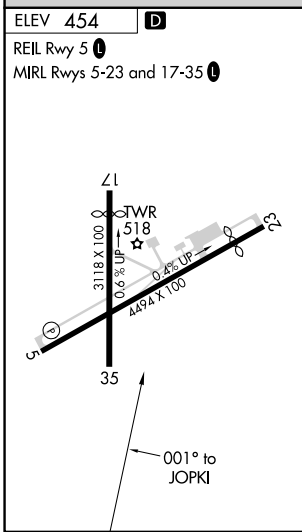

APP CRS	Rwy Idg	N/A
001°	TDZE	N/A
	Apt Elev	454

RNAV (GPS)-B

MOLOKAI (MKK)(PHMK)

RNP APCH.		MISSED APPROACH: Climb to 1200 then climbing left turn 4000 direct GAKCU and hold, continue climb-in-hold to 4000.	
<p>▼ Circling to Rwy 17, 23 NA at night.</p> <p>▲ Circling NA east of Rwy 35 and southeast of Rwy 23.</p>			
ATIS	HCF CENTER	MOLOKAI TOWER ★	GND CON
128.2	124.1 317.5	125.7 (CTAF) 0 306.2	121.9

CATEGORY	A	B	C	D
C CIRCLING	980-1 526 (600-1)	1100-1 646 (700-1)	1640-3 1186 (1200-3)	1920-3 1466 (1500-3)

PAC, 11 JUL 2024 to 05 SEP 2024

PAC, 11 JUL 2024 to 05 SEP 2024