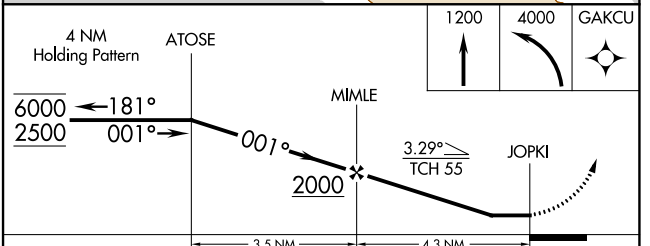

APP CRS	Rwy Idg	N/A
001°	TDZE	N/A
	Apt Elev	454

RNAV (GPS)-B

MOLOKAI (MKK)(PHMK)

RNP APCH.		MISSED APPROACH: Climb to 1200 then climbing left turn 4000 direct GAKCU and hold, continue climb-in-hold to 4000.	
<p>▼ Circling to Rwy 17, 23 NA at night.</p> <p>▲ Circling NA east of Rwy 35 and southeast of Rwy 23.</p>			
ATIS	HCF CENTER	MOLOKAI TOWER ★	GND CON
128.2	124.1 317.5	125.7 (CTAF) 0 306.2	121.9

CATEGORY	A	B	C	D
C CIRCLING	980-1 526 (600-1)	1100-1 646 (700-1)	1640-3 1186 (1200-3)	1920-3 1466 (1500-3)

PAC, 11 JUL 2024 to 05 SEP 2024

PAC, 11 JUL 2024 to 05 SEP 2024