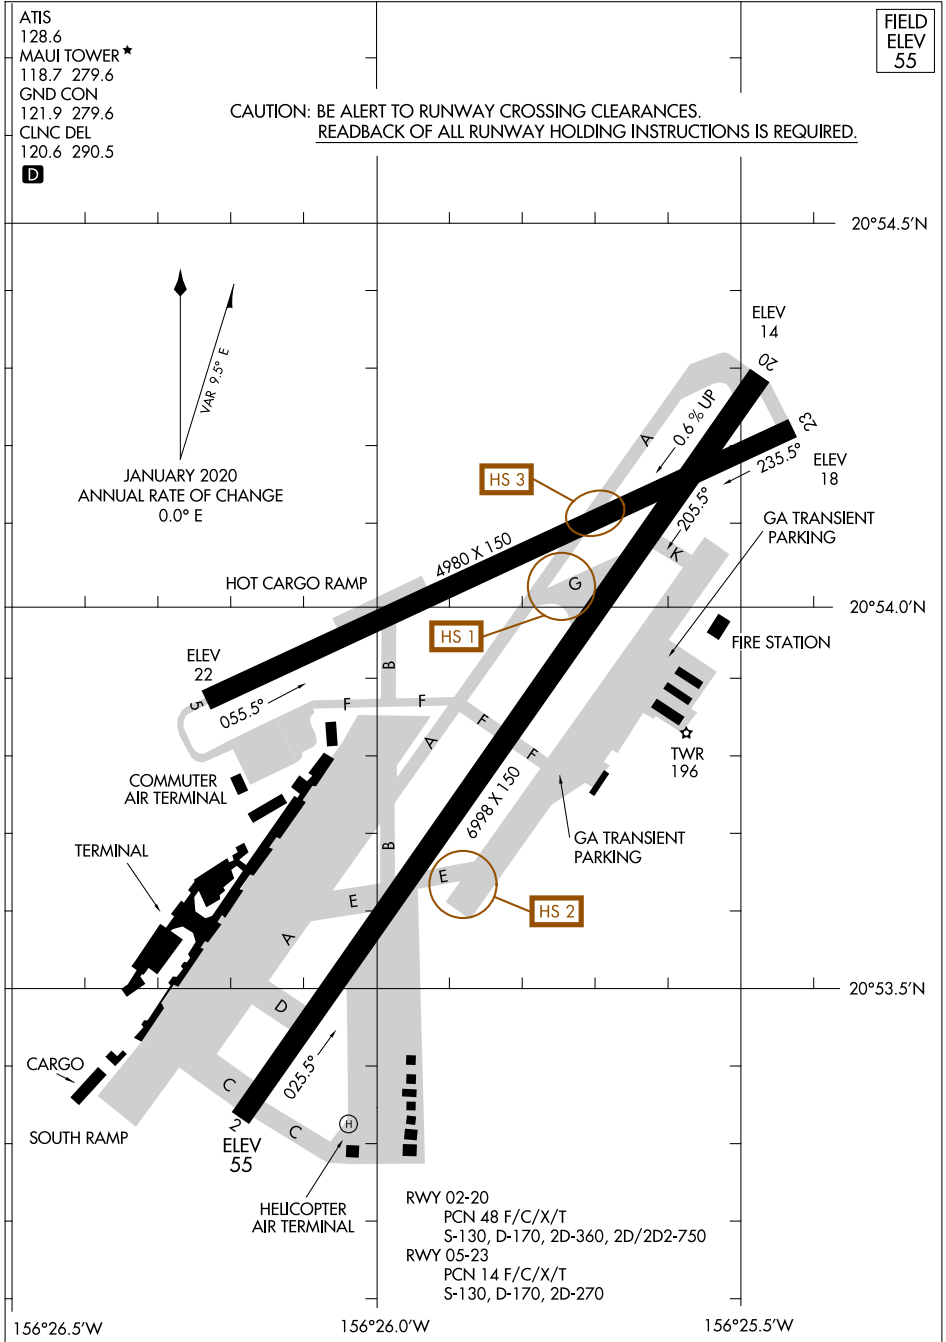

24193

AIRPORT DIAGRAM

AL-762 (FAA)

KAHULUI (OGG)(PHOG)
KAHULUI, HAWAII

ATIS
 128.6
 MAUI TOWER *
 118.7 279.6
 GND CON
 121.9 279.6
 CLNC DEL
 120.6 290.5

FIELD
 ELEV
 55

CAUTION: BE ALERT TO RUNWAY CROSSING CLEARANCES.
 READBACK OF ALL RUNWAY HOLDING INSTRUCTIONS IS REQUIRED.

D

PAC, 11 JUL 2024 to 05 SEP 2024

PAC, 11 JUL 2024 to 05 SEP 2024

AIRPORT DIAGRAM

24193

KAHULUI, HAWAII
KAHULUI (OGG)(PHOG)