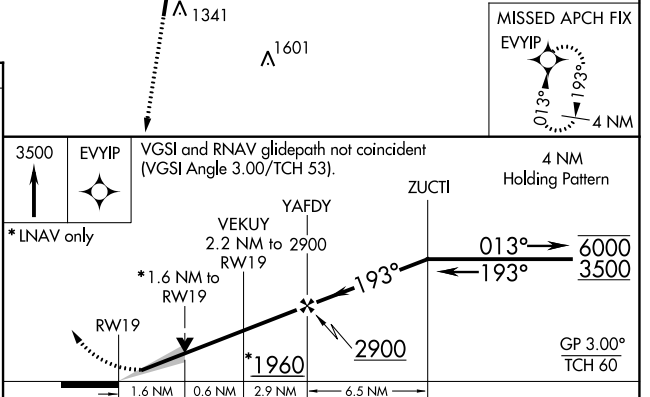

WAAS CH 86616 W19A	APP CRS 193°	Rwy Idg TDZE Apt Elev	9072 1204 1204
--	------------------------	-----------------------------	---

RNAV (GPS) RWY 19

MARQUETTE/SAWYER RGNL (SAW)

RNP APCH. ▼ For uncompensated Baro-VNAV systems, LNAV/VNAV NA below -17°C or above 54°C.		MISSED APPROACH: Climb to 3500 direct EVYIP and hold.		
AWOS-3PT 118.375	MINNEAPOLIS CENTER 119.1 290.2	SAWYER TOWER ★ 119.975 (CTAF) 0	GND CON 121.65	UNICOM 122.7

EC-1, 11 JUL 2024 to 08 AUG 2024

EC-1, 11 JUL 2024 to 08 AUG 2024

ELEV 1204	D	TDZE 1204
-----------	----------	-----------

CATEGORY	A	B	C	D
LPV DA	1404- ³ / ₄ 200 (200- ³ / ₄)			
LNAV/VNAV DA	1521- ⁷ / ₈ 317 (400- ⁷ / ₈)			
LNAV MDA	1620-1	416 (500-1)	1620-1 ¹ / ₈	416 (500-1 ¹ / ₈)
C CIRCLING	1680-1	476 (500-1)	1820-1 ³ / ₄ 616 (700-1 ³ / ₄)	1820-2 616 (700-2)