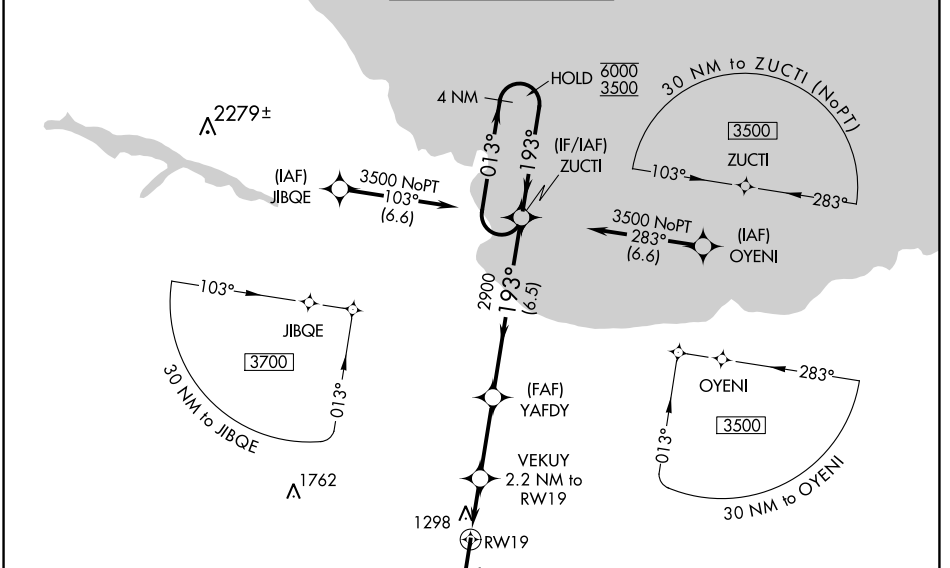

WAAS CH 86616 W19A	APP CRS 193°	Rwy Idg TDZE Apt Elev	9072 1204 1204
--	------------------------	-----------------------------	---

RNAV (GPS) RWY 19

MARQUETTE/SAWYER RGNL (SAW)

RNP APCH. ▼ For uncompensated Baro-VNAV systems, LNAV/VNAV NA below -17°C or above 54°C.		MISSED APPROACH: Climb to 3500 direct EVYIP and hold.		
AWOS-3PT 118.375	MINNEAPOLIS CENTER 119.1 290.2	SAWYER TOWER ★ 119.975 (CTAF) 0	GND CON 121.65	UNICOM 122.7

EC-1, 11 JUL 2024 to 08 AUG 2024

EC-1, 11 JUL 2024 to 08 AUG 2024

ELEV 1204	D	TDZE 1204
-----------	----------	-----------

CATEGORY	A	B	C	D
LPV DA	1404- ³ / ₄ 200 (200- ³ / ₄)			
LNAV/VNAV DA	1521- ⁷ / ₈ 317 (400- ⁷ / ₈)			
LNAV MDA	1620-1	416 (500-1)	1620-1 ¹ / ₈	416 (500-1 ¹ / ₈)
C CIRCLING	1680-1	476 (500-1)	1820-1 ³ / ₄ 616 (700-1 ³ / ₄)	1820-2 616 (700-2)