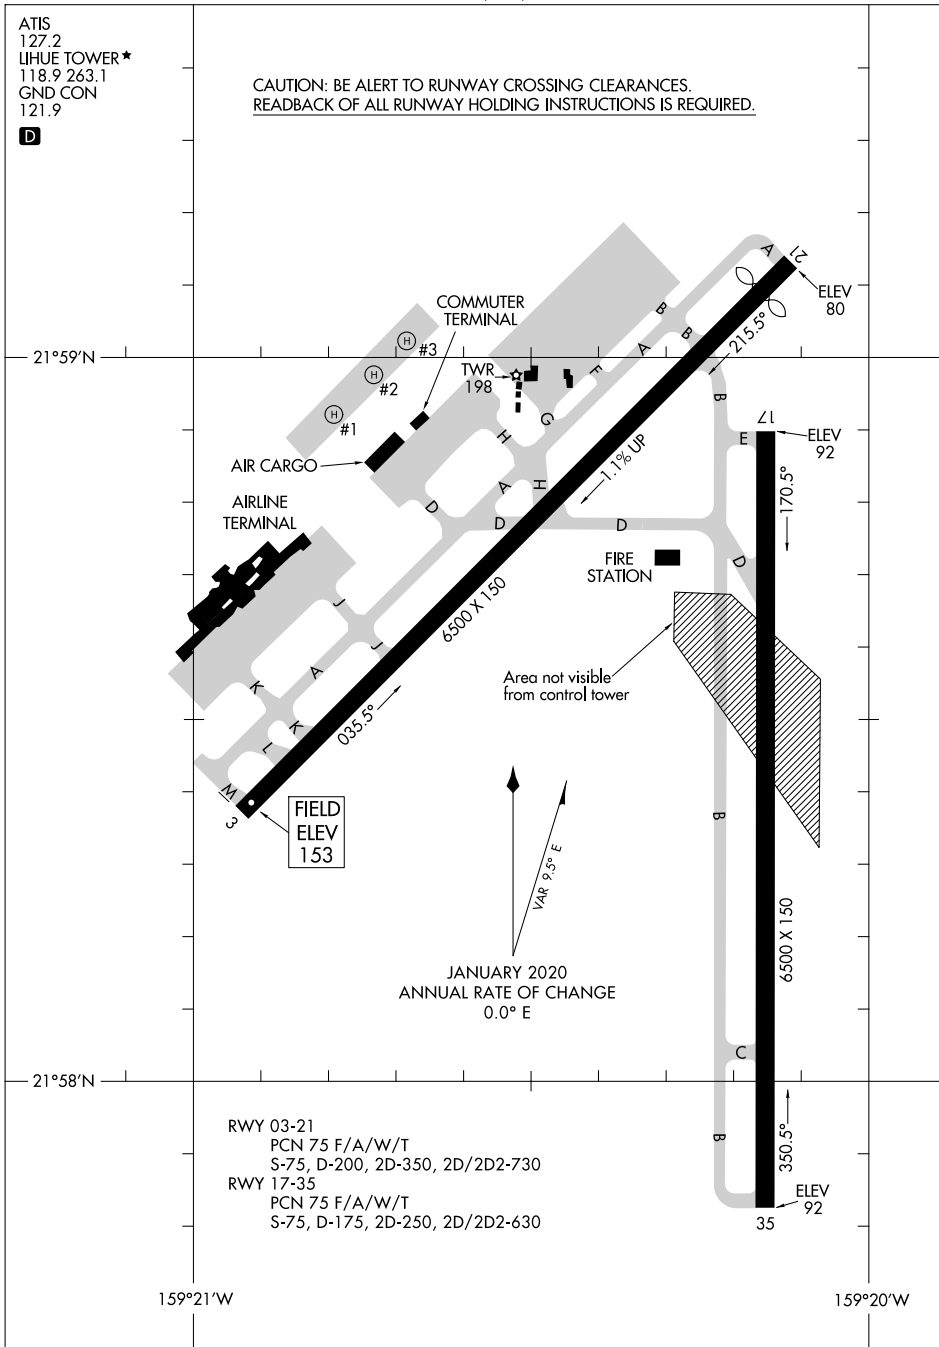

20310

AIRPORT DIAGRAM

AL-776 (FAA)

LIHUE (LIH)(PHLI)
LIHUE, HAWAII

ATIS
127.2
LIHUE TOWER★
118.9 263.1
GND CON
121.9

D

CAUTION: BE ALERT TO RUNWAY CROSSING CLEARANCES.
READBCK OF ALL RUNWAY HOLDING INSTRUCTIONS IS REQUIRED.

PAC, 11 JUL 2024 to 05 SEP 2024

PAC, 11 JUL 2024 to 05 SEP 2024

RWY 03-21
PCN 75 F/A/W/T
S-75, D-200, 2D-350, 2D/2D2-730

RWY 17-35
PCN 75 F/A/W/T
S-75, D-175, 2D-250, 2D/2D2-630

AIRPORT DIAGRAM

20310

LIHUE, HAWAII
LIHUE (LIH)(PHLI)