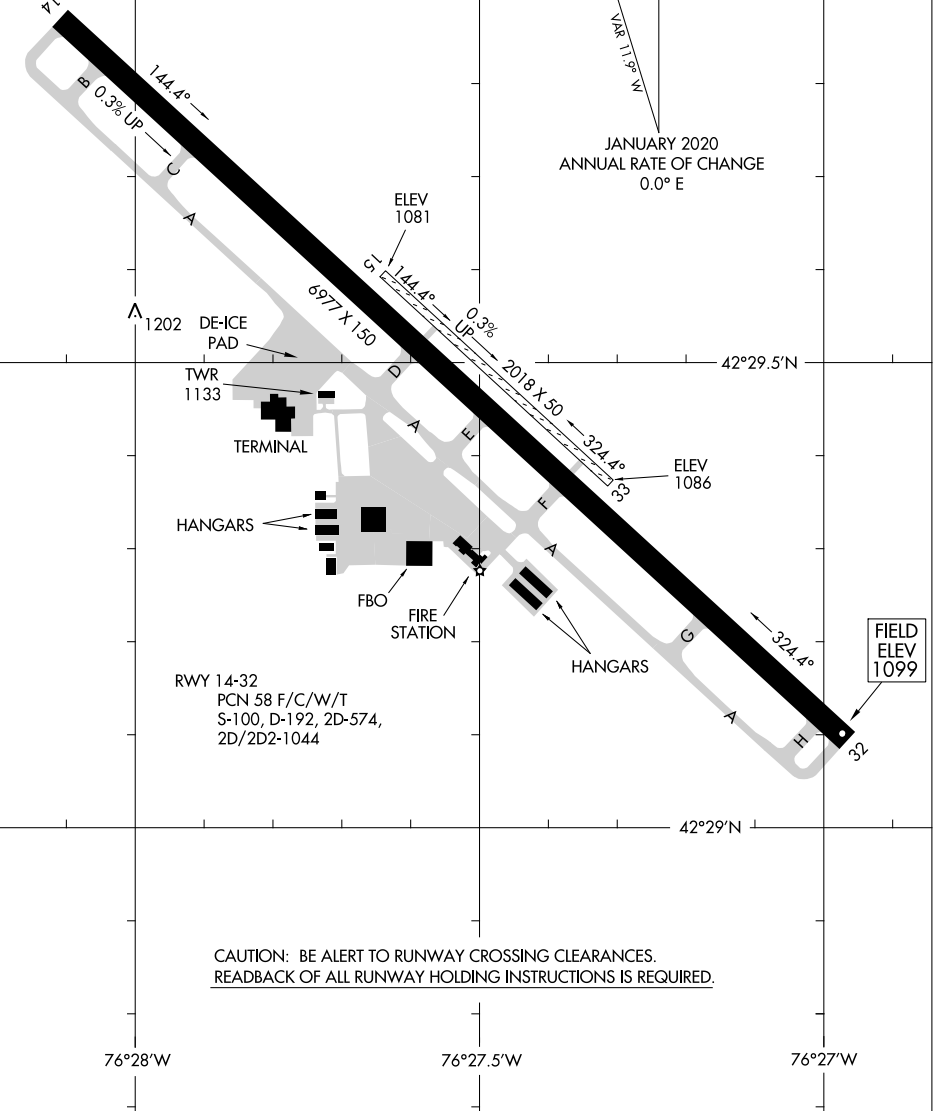

23166

AIRPORT DIAGRAM

AL-779 (FAA)

ITHACA TOMPKINS INTL (ITH)
ITHACA, NEW YORK

ATIS
 125.175
 ITHACA TOWER*
 119.6
 GND CON
 121.8
 CLNC DEL
 121.8

D
 ELEV
 1077

CAUTION: BE ALERT TO RUNWAY CROSSING CLEARANCES.
 READBACK OF ALL RUNWAY HOLDING INSTRUCTIONS IS REQUIRED.

NE-2, 11 JUL 2024 to 08 AUG 2024

NE-2, 11 JUL 2024 to 08 AUG 2024

AIRPORT DIAGRAM

23166

ITHACA, NEW YORK
ITHACA TOMPKINS INTL (ITH)