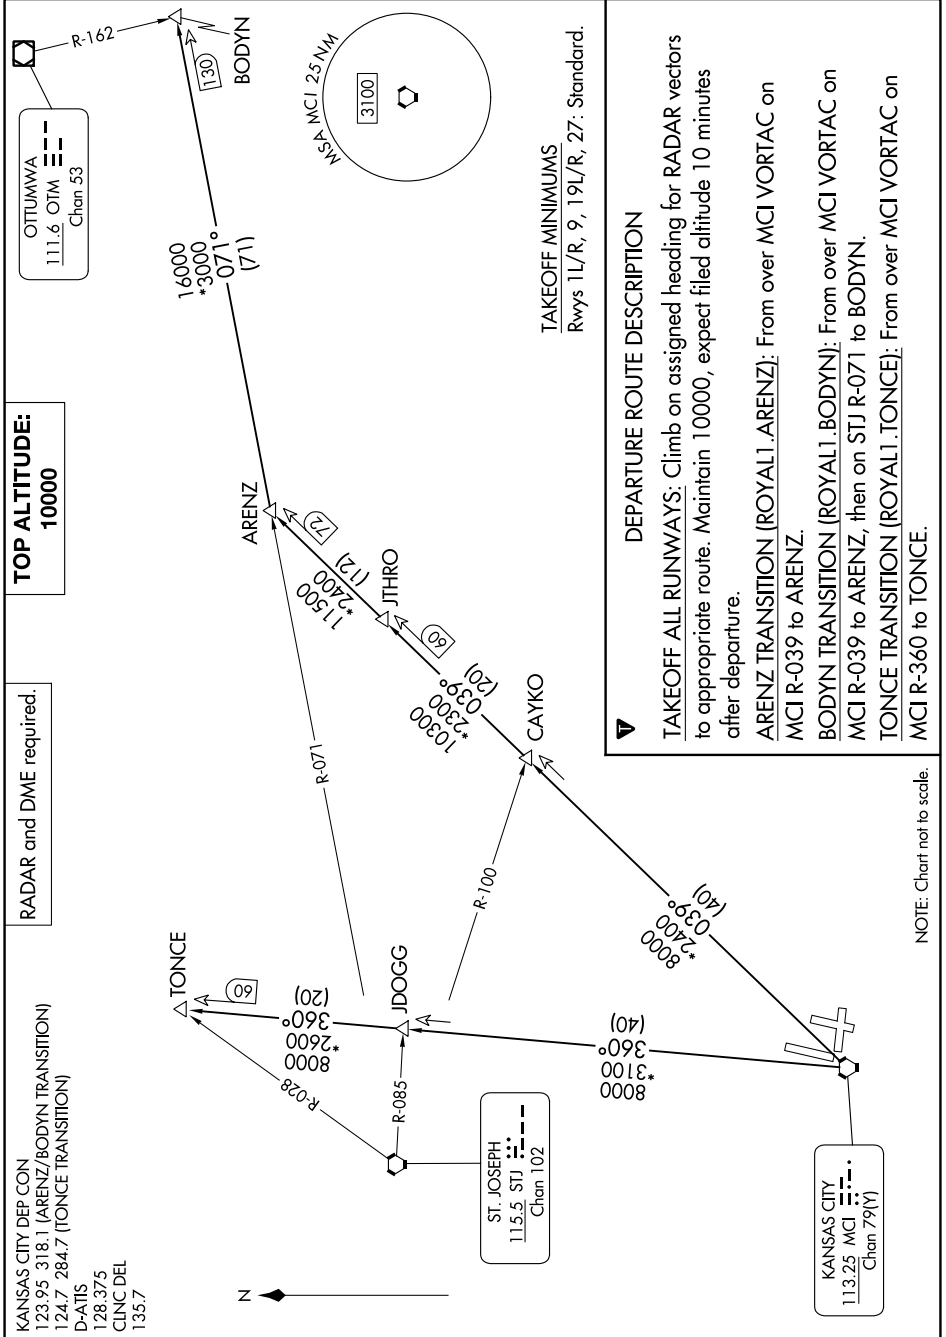

# ROYAL ONE DEPARTURE

AL-780 (FAA)

KANSAS CITY INTL (MCI)  
KANSAS CITY, MISSOURI

NC-3, 11 JUL 2024 to 08 AUG 2024

NOTE: Chart not to scale.

NC-3, 11 JUL 2024 to 08 AUG 2024