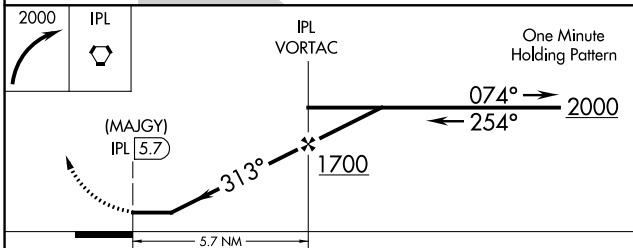

CATEGORY	A	B	C	D	FAF to MAP 5.7 NM					
CIRCLING	560-1	614 (700-1)	560-1¾ 614 (700-1¾)	560-2 614 (700-2)	Knots	60	90	120	150	180
					Min:Sec	5:42	3:48	2:51	2:17	1:54

SW-3, 11 JUL 2024 to 08 AUG 2024

SW-3, 11 JUL 2024 to 08 AUG 2024