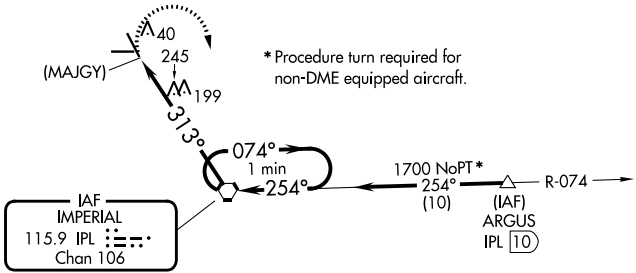

VORTAC IPL 115.9 Chan 106	APP CRS 313°	Rwy ldg TDZE Apt Elev	N/A N/A -54
---	------------------------	-----------------------------	--

VOR or GPS-A
IMPERIAL COUNTY (IPL)

⚠ Circling Rwy 32 NA at night.	MISSED APPROACH: Climbing right turn to 2000 direct IPL VORTAC and hold.
---------------------------------------	--

ASOS 132.175	YUMA CERAP 128.55 292.2	UNICOM 122.7 (CTAF) 0
------------------------	-----------------------------------	---------------------------------

UNITED STATES
MEXICO
• 2562

CATEGORY	A	B	C	D	FAF to MAP 5.7 NM					
CIRCLING	560-1	614 (700-1)	560-1¾ 614 (700-1¾)	560-2 614 (700-2)	Knots	60	90	120	150	180
					Min:Sec	5:42	3:48	2:51	2:17	1:54

SW-3, 11 JUL 2024 to 08 AUG 2024

SW-3, 11 JUL 2024 to 08 AUG 2024