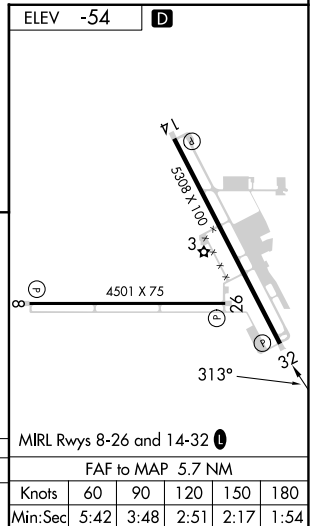

VORTAC IPL 115.9 Chan 106	APP CRS 313°	Rwy ldg TDZE Apt Elev	N/A N/A -54
---	------------------------	-----------------------------	--

VOR or GPS-A
IMPERIAL COUNTY (IPL)

⚠ Circling Rwy 32 NA at night.	MISSED APPROACH: Climbing right turn to 2000 direct IPL VORTAC and hold.
---------------------------------------	--

ASOS 132.175	YUMA CERAP 128.55 292.2	UNICOM 122.7 (CTAF) 0
------------------------	-----------------------------------	---------------------------------

UNITED STATES
MEXICO
• 2562

CATEGORY	A	B	C	D	FAF to MAP 5.7 NM					
CIRCLING	560-1	614 (700-1)	560-1¾ 614 (700-1¾)	560-2 614 (700-2)	Knots	60	90	120	150	180
					Min:Sec	5:42	3:48	2:51	2:17	1:54