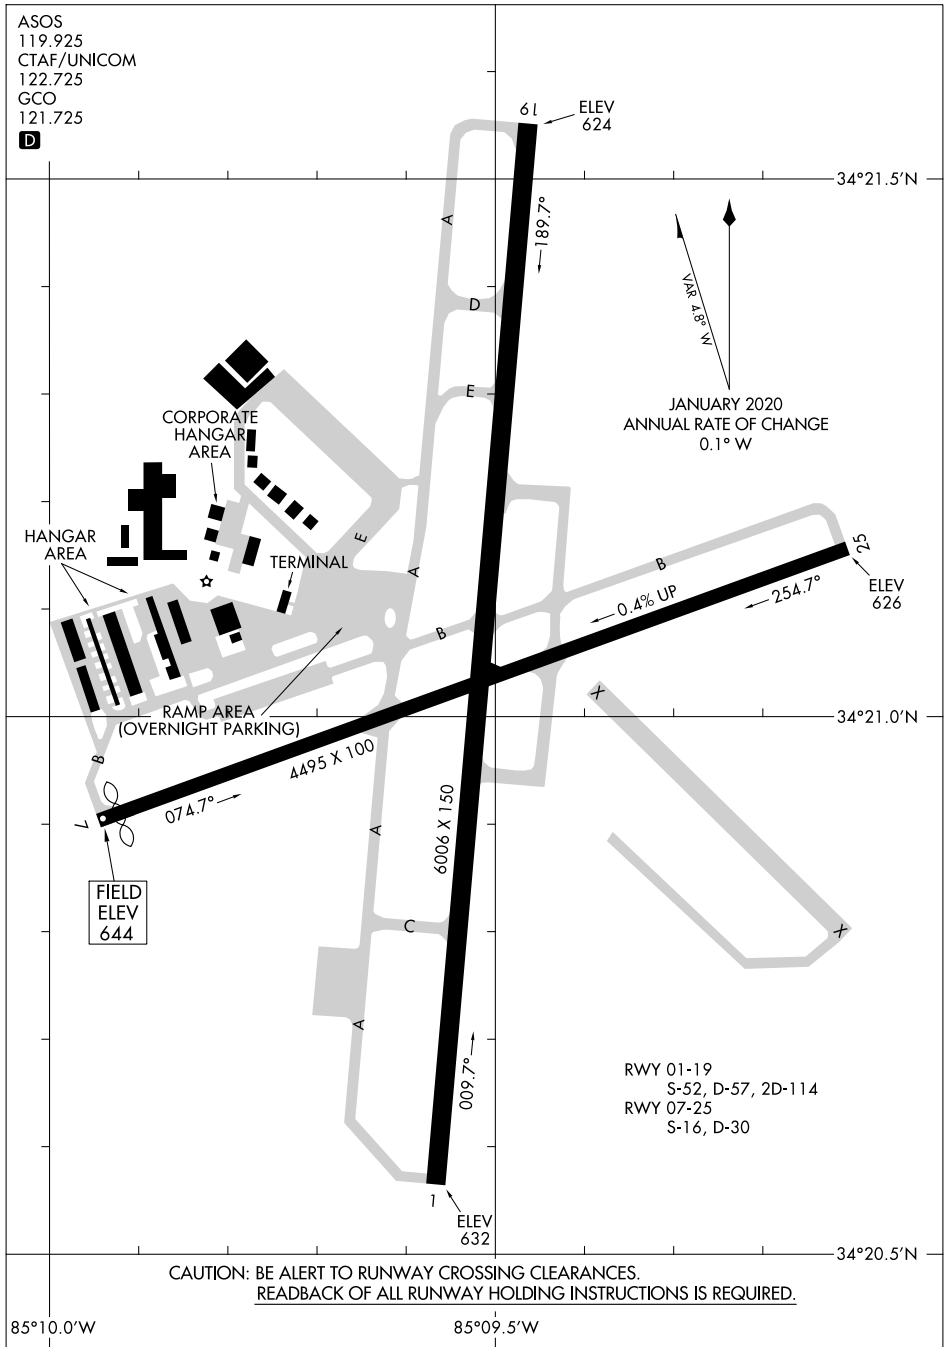

22139

AIRPORT DIAGRAM

RICHARD B RUSSELL RGNL - J H TOWERS FLD (RMG)

AL-855 (FAA)

ROME, GEORGIA

ASOS
119.925
CTAF/UNICOM
122.725
GCO
121.725

D

SE-4, 11 JUL 2024 to 08 AUG 2024

SE-4, 11 JUL 2024 to 08 AUG 2024

CAUTION: BE ALERT TO RUNWAY CROSSING CLEARANCES.
READBACK OF ALL RUNWAY HOLDING INSTRUCTIONS IS REQUIRED.

85°10.0'W

85°09.5'W

AIRPORT DIAGRAM

22139

ROME, GEORGIA

RICHARD B RUSSELL RGNL - J H TOWERS FLD (RMG)