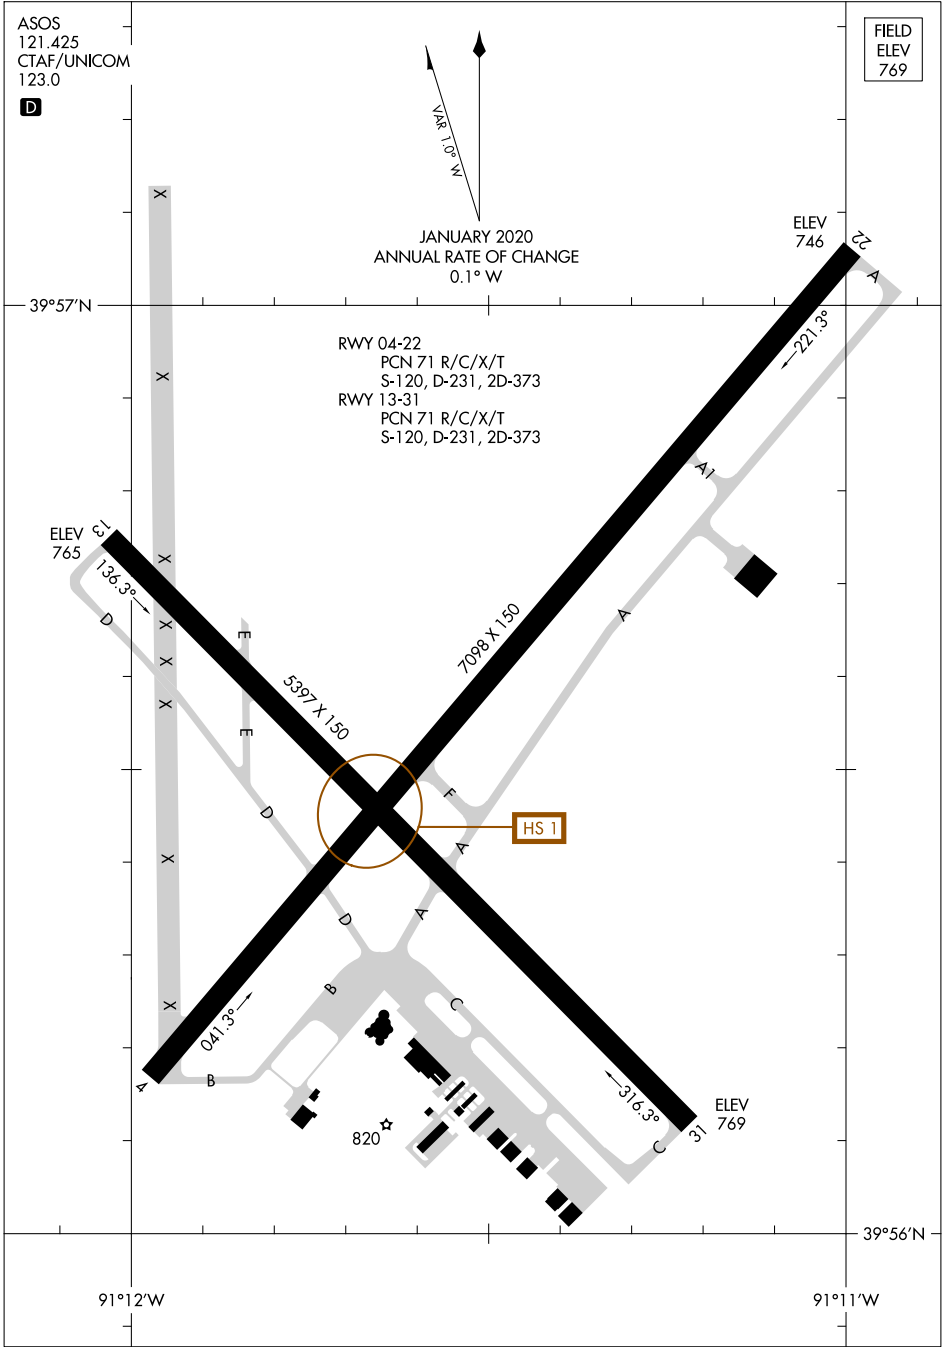

23166

AIRPORT DIAGRAM

QUINCY RGNL-BALDWIN FLD (UIIN)
QUINCY, ILLINOIS

ASOS
121.425
CTAF/UNICOM
123.0

D

AL-862 (FAA)

FIELD
ELEV
769

JANUARY 2020
ANNUAL RATE OF CHANGE
0.1° W

RWY 04-22
PCN 71 R/C/X/T
S-120, D-231, 2D-373

RWY 13-31
PCN 71 R/C/X/T
S-120, D-231, 2D-373

EC-3, 11 JUL 2024 to 08 AUG 2024

EC-3, 11 JUL 2024 to 08 AUG 2024

AIRPORT DIAGRAM

23166

QUINCY, ILLINOIS
QUINCY RGNL-BALDWIN FLD (UIIN)