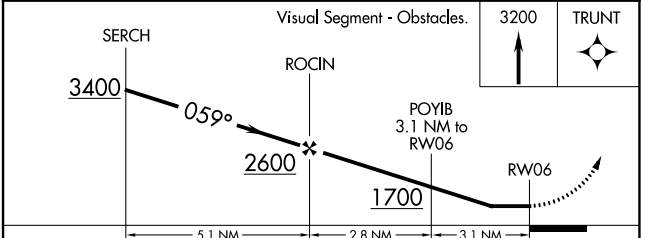

CATEGORY	A	B	C	D
CIRCLING	1200-1 508 (600-1)	1320-1 628 (700-1)	1640-2¾ 948 (1000-2¾)	2140-3 1448 (1500-3)

NE-2, 11 JUL 2024 to 08 AUG 2024

NE-2, 11 JUL 2024 to 08 AUG 2024