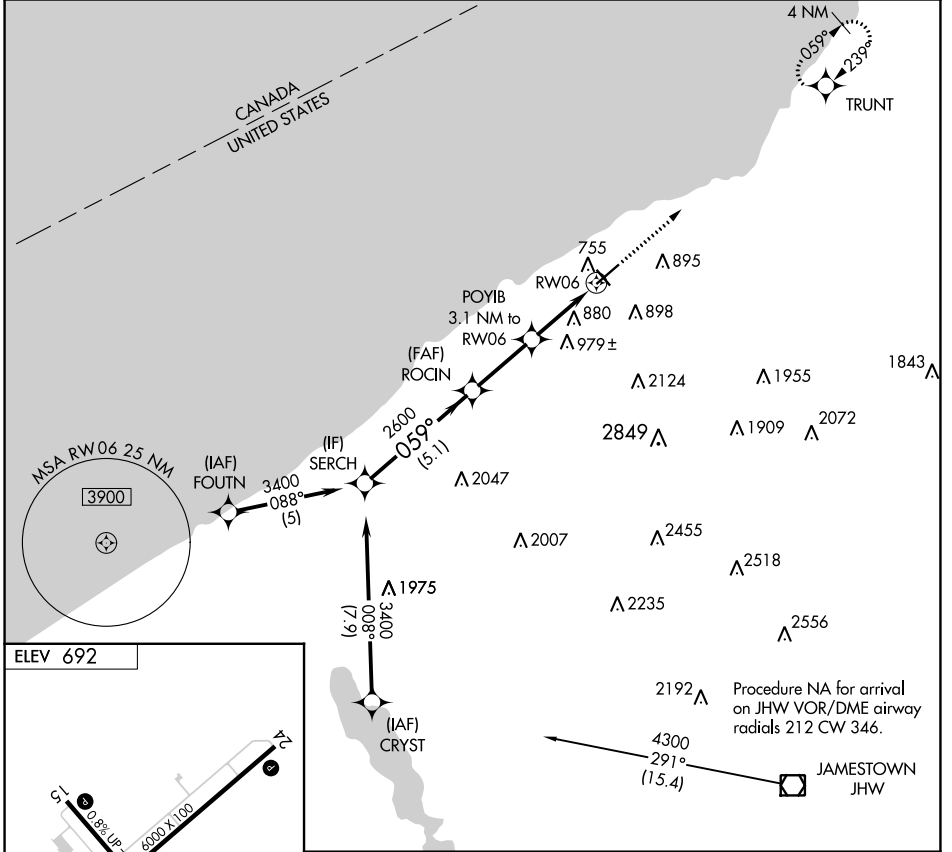

APP CRS	Rwy Idg	N/A
059°	TDZE	N/A
	Apt Elev	692

RNAV (GPS)-B

CHAUTAUGUA COUNTY/DUNKIRK (DKK)

RNP APCH:

Circling to Rwy 6, 24, 33 NA at night.
 Circling Cat D NA southeast of Rwy 6 and southwest of Rwy 33.
 -22°C

MISSED APPROACH: Climb to 3200 direct TRUNT and hold.

ASOS 119.275	BUFFALO APP CON 126.5 317.6	UNICOM 123.075 (CTAF)
------------------------	---------------------------------------	---------------------------------

MIRL Rwy 15-33
 REIL Rwy 6 and 24
 HIRL Rwy 6-24

CATEGORY	A	B	C	D
CIRCLING	1200-1 508 (600-1)	1320-1 628 (700-1)	1640-2¾ 948 (1000-2¾)	2140-3 1448 (1500-3)

NE-2, 11 JUL 2024 to 08 AUG 2024

NE-2, 11 JUL 2024 to 08 AUG 2024