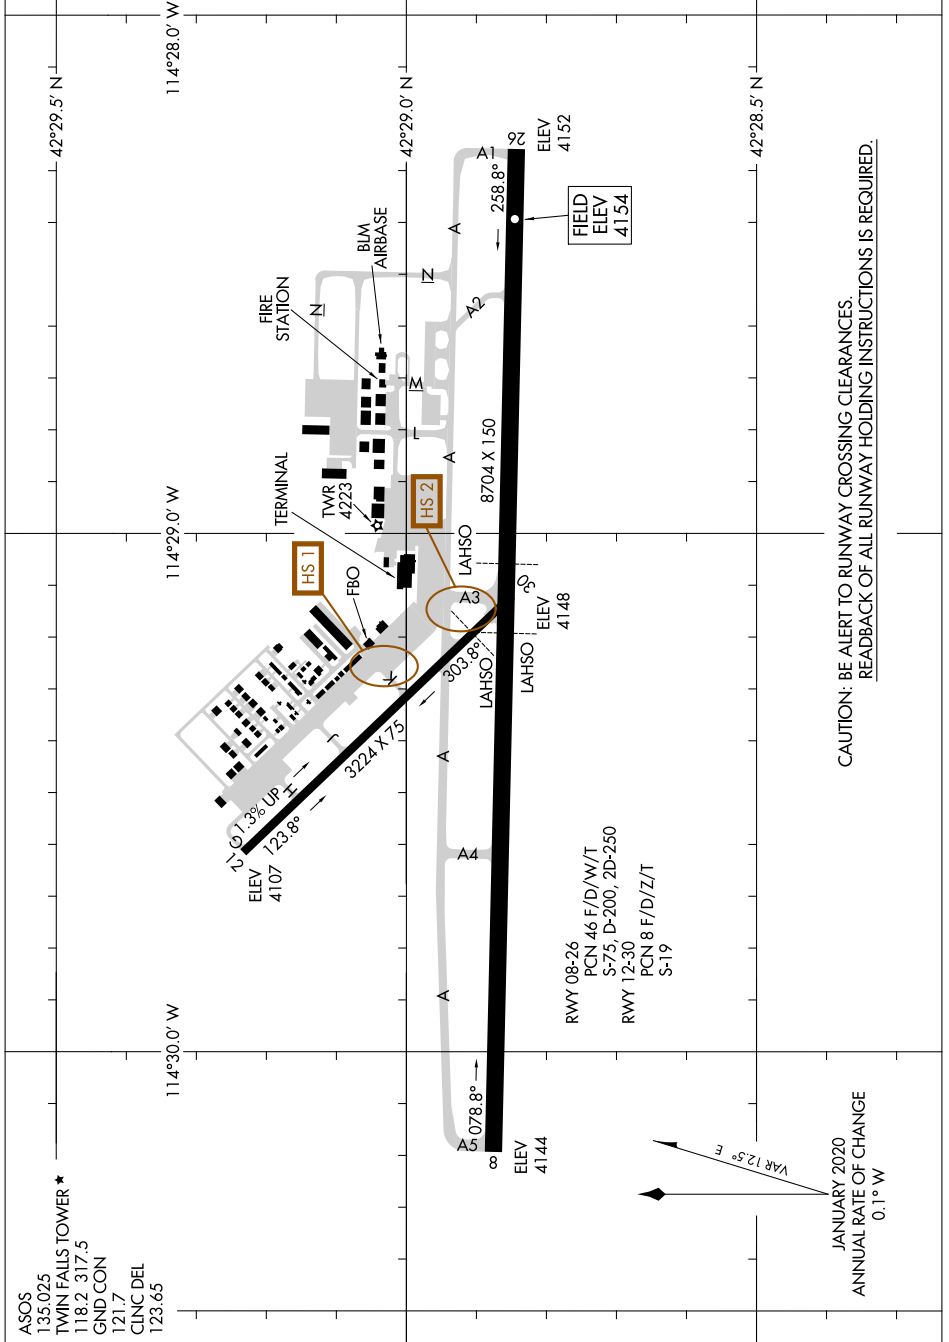

AIRPORT DIAGRAM

AL-885 (FAA)

JOSLIN FLD/MAGIC VALLEY RGNL (TWF)
TWIN FALLS, IDAHO

NW-1, 11 JUL 2024 to 08 AUG 2024

CAUTION: BE ALERT TO RUNWAY CROSSING CLEARANCES.
READBACK OF ALL RUNWAY HOLDING INSTRUCTIONS IS REQUIRED.

AIRPORT DIAGRAM

TWIN FALLS, IDAHO
JOSLIN FLD/MAGIC VALLEY RGNL (TWF)

NW-1, 11 JUL 2024 to 08 AUG 2024