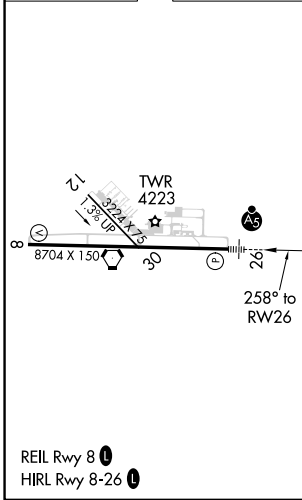

CATEGORY	A	B	C	D
LPV DA		4354-1/2	200 (200-1/2)	
LNAV/VNAV DA		4533-3/4	379 (400-3/4)	
LNAV MDA	4680-1/2	526 (600-1/2)	4680-1	526 (600-1)
C CIRCLING	4700-1 546 (600-1)	4780-1 626 (700-1)	5160-3	1006 (1100-3)

NW-1, 11 JUL 2024 to 08 AUG 2024

NW-1, 11 JUL 2024 to 08 AUG 2024