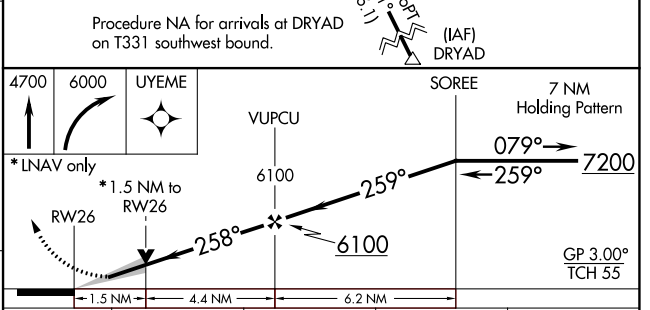

CATEGORY	A	B	C	D
LPV DA		4354-1/2	200 (200-1/2)	
LNAV/VNAV DA		4533-3/4	379 (400-3/4)	
LNAV MDA	4680-1/2	526 (600-1/2)	4680-1	526 (600-1)
C CIRCLING	4700-1 546 (600-1)	4780-1 626 (700-1)	5160-3	1006 (1100-3)

NW-1, 11 JUL 2024 to 08 AUG 2024

NW-1, 11 JUL 2024 to 08 AUG 2024