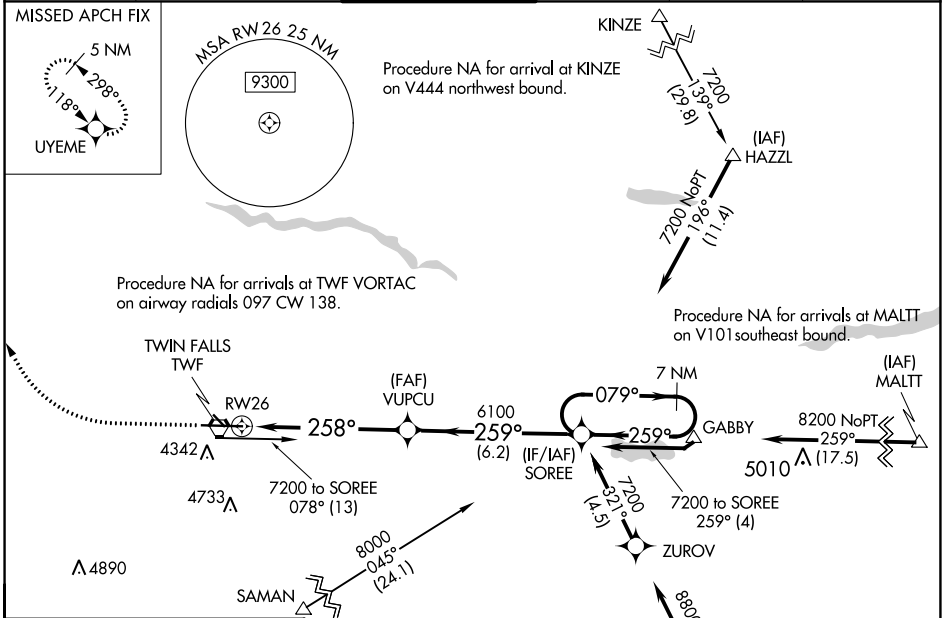

WAAS CH <b>56311</b> <b>W26A</b>	APP CRS <b>258°</b>	Rwy Idg <b>8704</b> TDZE <b>4154</b> Apt Elev <b>4154</b>
--	------------------------	---

# RNAV (GPS) RWY 26

JOSLIN FLD/MAGIC VALLEY RGNL (TWF)

<p><b>⚠</b> Circling to Rwy 30 NA at night.  <b>⚠</b> For uncompensated Baro-VNAV systems, LNAV/VNAV NA below -16°C (4°F) or above 49°C (121°F).                  DME/DME RNP-0.3 NA.</p>	<p>MALSR  </p>	<p>MISSED APPROACH: Climb to 4700 then climbing right turn to 6000 direct UYEME and hold.</p>
---	---	---

ELEV 4154	TDZE 4154
-----------	-----------

CATEGORY	A	B	C	D
LPV DA		4354-1/2	200 (200-1/2)	
LNAV/VNAV DA		4533-3/4	379 (400-3/4)	
LNAV MDA	4680-1/2	526 (600-1/2)	4680-1	526 (600-1)
<b>C</b> CIRCLING	4700-1 546 (600-1)	4780-1 626 (700-1)	5160-3	1006 (1100-3)

NW-1, 11 JUL 2024 to 08 AUG 2024

NW-1, 11 JUL 2024 to 08 AUG 2024