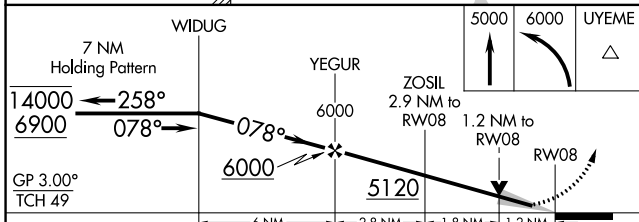

WAAS CH 40211 W08A	APP CRS 078°	Rwy Idg TDZE Apt Elev	8704 4149 4153
--	------------------------	-----------------------------	---

RNAV (GPS) RWY 8

JOSLIN FLD/MAGIC VALLEY RGNL (TWF')

RNP APCH - GPS.			MISSED APPROACH: Climb to 5000 then climbing left turn to 6000 direct UYEME and hold.		
⚠ For uncompensated Baro-VNAV systems, LNAV/VNAV NA below -15°C or above 54°C. Circling Rwy 30 NA at night.					

ASOS 135.025	TWIN FALLS APP CON* 126.7 353.75	TWIN FALLS TOWER* 118.2 (CTAF) 0 317.5	GND CON 121.7	CLNC DEL 123.65	UNICOM 122.95
------------------------	--	--	-------------------------	---------------------------	-------------------------