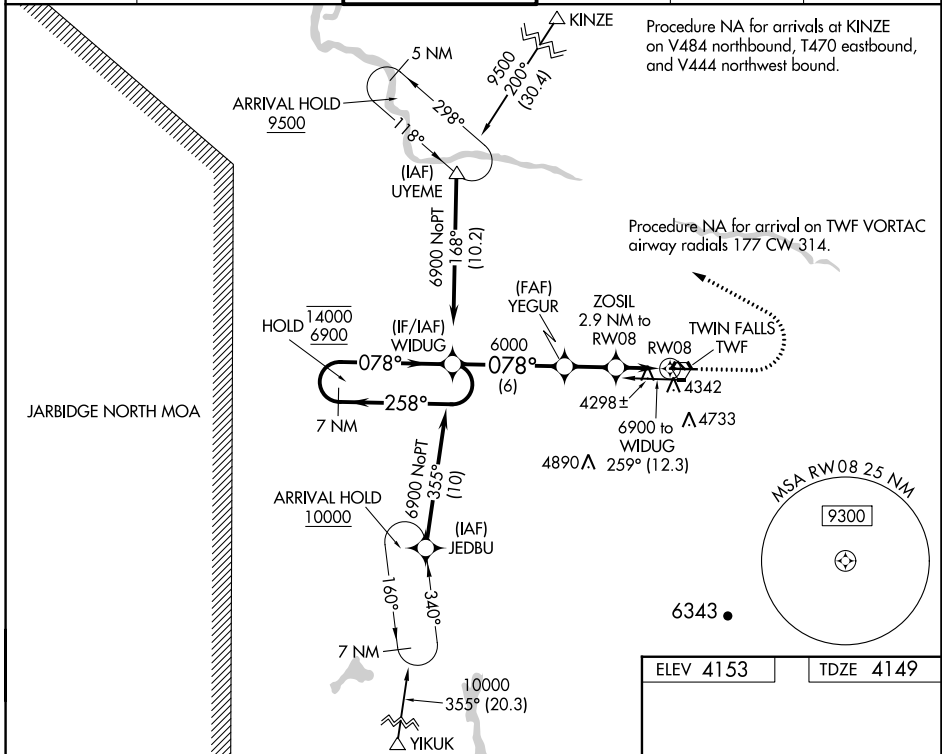

WAAS CH 40211 W08A	APP CRS 078°	Rwy Idg TDZE Apt Elev	8704 4149 4153
--	------------------------	-----------------------------	---

RNAV (GPS) RWY 8

JOSLIN FLD/MAGIC VALLEY RGNL (TWF')

RNP APCH - GPS.			MISSED APPROACH: Climb to 5000 then climbing left turn to 6000 direct UYEME and hold.		
⚠ For uncompensated Baro-VNAV systems, LNAV/VNAV NA below -15°C or above 54°C. Circling Rwy 30 NA at night.					

ASOS 135.025	TWIN FALLS APP CON* 126.7 353.75	TWIN FALLS TOWER* 118.2 (CTAF) 0 317.5	GND CON 121.7	CLNC DEL 123.65	UNICOM 122.95
------------------------	--	--	-------------------------	---------------------------	-------------------------

ELEV 4153	TDZE 4149
-----------	-----------

CATEGORY	A	B	C	D
LPV DA		4349-3/4	200 (200-3/4)	
LNAV/VNAV DA		4583-1 1/4	434 (500-1 1/4)	
LNAV MDA	4560-1	411 (500-1)	4560-1 1/8	411 (500-1 1/8)
CIRCLING	4700-1 547 (600-1)	4780-1 627 (700-1)	5100-2 3/4 947 (1000-2 3/4)	5100-3 947 (1000-3)

REIL Rwy 8 0
HIRL Rwy 8-26 0

NW-1, 11 JUL 2024 to 08 AUG 2024

NW-1, 11 JUL 2024 to 08 AUG 2024