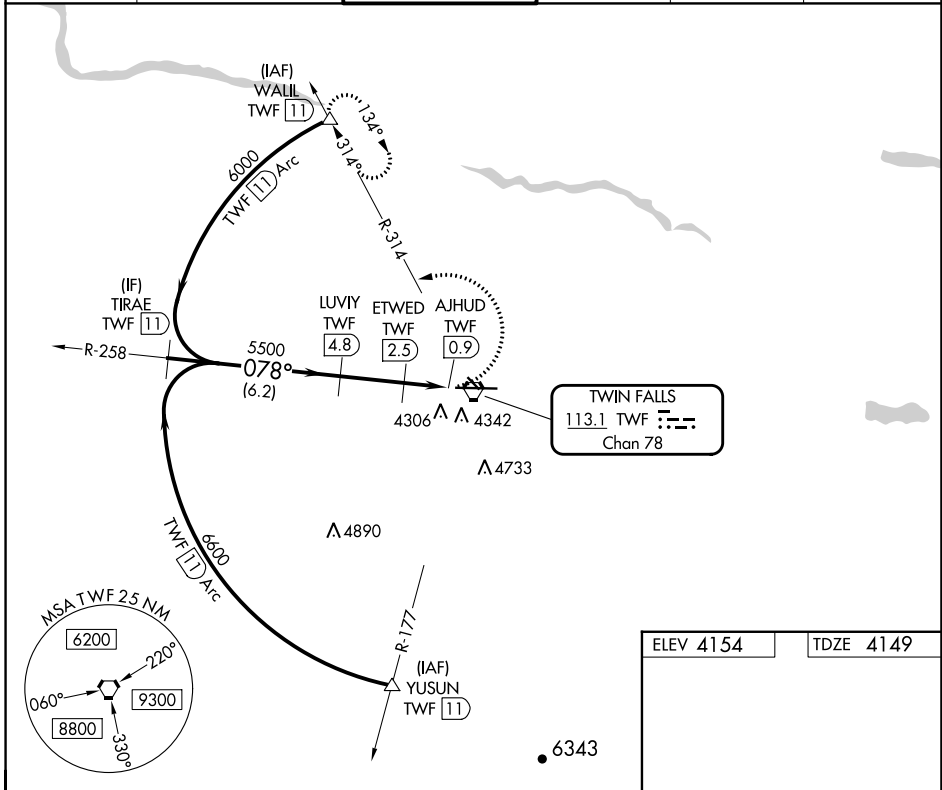

VORTAC TWF 113.1 Chan 78	APP CRS 078°	Rwy Ldg TDZE Apt Elev	8704 4149 4154
--	------------------------	-----------------------------	---

VOR/DME RWY 8
JOSLIN FLD/MAGIC VALLEY RGNL (TWF)

⚠ Circling to Rwy 30 NA at night. VDP NA with Jerome altimeter setting. When local altimeter setting not received, use Jerome altimeter setting and increase all MDA 60 feet and S-8 Cats C and D visibility ¼ mile and Circling Cat C visibility ¼ mile.

⚠ MISSED APPROACH: Climbing left turn to 6000 on heading 245° and TWF R-314 to WALL/TWF 11 DME and hold.

ASOS 135.025	TWIN FALLS APP CON* 126.7 353.75	TWIN FALLS TOWER* 118.2 (CTAF) 0 317.5	GND CON 121.7	CLNC DEL 123.65	UNICOM 122.95
------------------------	--	--	-------------------------	---------------------------	-------------------------

ELEV 4154	TDZE 4149
-----------	-----------

TWR 4223
 8704 X 150
 1.5
 224 X 7.5
 1.5
 1.5 UP
 26
 26
 REIL Rwy 8
 HIRL Rwy 8-26

CATEGORY	A	B	C	D
S-8	4560-1	411 (500-1)	4560-1 1/8	411 (500-1 1/8)
C CIRCLING	4700-1 546 (600-1)	4780-1 626 (700-1)	5100-2 3/4 946 (1000-2 3/4)	5100-3 946 (1000-3)

NW-1, 11 JUL 2024 to 08 AUG 2024

NW-1, 11 JUL 2024 to 08 AUG 2024