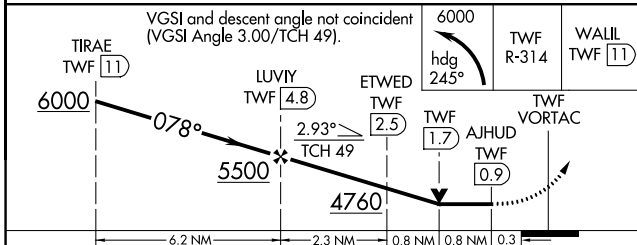

VORTAC TWF 113.1 Chan 78	APP CRS 078°	Rwy Ldg TDZE Apt Elev	8704 4149 4154
--	------------------------	-----------------------------	---

VOR/DME RWY 8
JOSLIN FLD/MAGIC VALLEY RGNL (TWF)

⚠ Circling to Rwy 30 NA at night. VDP NA with Jerome altimeter setting. When local altimeter setting not received, use Jerome altimeter setting and increase all MDA 60 feet and S-8 Cats C and D visibility ¼ mile and Circling Cat C visibility ¼ mile.

⚠ MISSED APPROACH: Climbing left turn to 6000 on heading 245° and TWF R-314 to WALL/TWF 11 DME and hold.

ASOS 135.025	TWIN FALLS APP CON* 126.7 353.75	TWIN FALLS TOWER* 118.2 (CTAF) 0 317.5	GND CON 121.7	CLNC DEL 123.65	UNICOM 122.95
------------------------	--	--	-------------------------	---------------------------	-------------------------

ELEV 4154	TDZE 4149
-----------	-----------

TWR 4223
 8704 X 150
 1.5
 224 X 7.5
 1.5
 1.5 UP
 26
 26
 REIL Rwy 8
 HIRL Rwy 8-26

CATEGORY	A	B	C	D
S-8	4560-1	411 (500-1)	4560-1 1/8	411 (500-1 1/8)
C CIRCLING	4700-1 546 (600-1)	4780-1 626 (700-1)	5100-2 3/4 946 (1000-2 3/4)	5100-3 946 (1000-3)