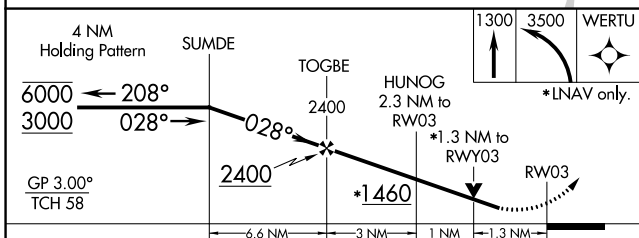

WAAS CH 69243 W03A	APP CRS 028°	Rwy Idg TDZE 684 Apt Elev 694	5000
--	------------------------	---	-------------

RNAV (GPS) RWY 3

LAGRANGE/CALLAWAY (LGC)

RNP APCH. ⚠ Circling Rwy 13, 21 NA at night. ⚠ Rwy 3 helicopter visibility reduction below 3/4 SM NA. For uncompensated Baro-VNAV systems, LNAV/VNAV NA below -16°C or above 54°C.		MISSED APPROACH: Climb to 1300 then climbing left turn to 3500 direct WERTU and hold, continue climb-in-hold to 3500.	
AWOS-3 126.325	ATLANTA APP CON* 125.5 323.1	CLINC DEL 119.25	UNICOM 122.975 (CTAF)

SE-4, 11 JUL 2024 to 08 AUG 2024

SE-4, 11 JUL 2024 to 08 AUG 2024

CATEGORY	A	B	C	D
LPV DA		1064-1	380 (400-1)	
LNAV/VNAV DA		1044-1	360 (400-1)	
LNAV MDA	1140-1	456 (500-1)	1140-1 3/8	456 (500-1 3/8)
CIRCLING	1280-1	586 (600-1)	1540-2 1/2 846 (900-2 1/2)	1600-3 906 (1000-3)