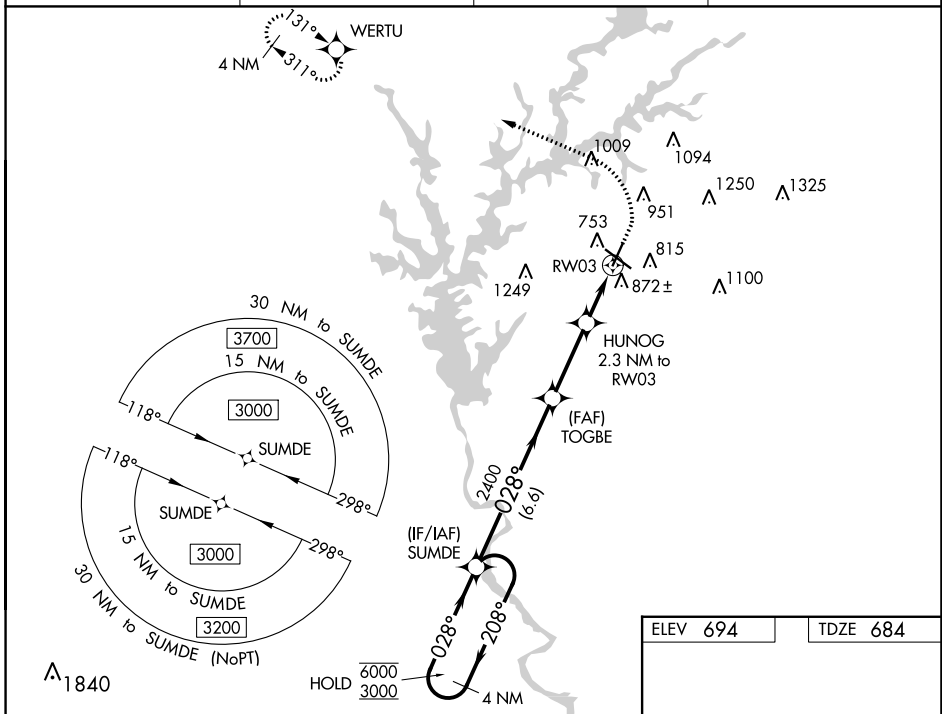

WAAS CH 69243 W03A	APP CRS 028°	Rwy Idg TDZE 684 Apt Elev 694	5000
--	------------------------	---	-------------

RNAV (GPS) RWY 3

LAGRANGE/CALLAWAY (LGC)

RNP APCH. ⚠ Circling Rwy 13, 21 NA at night. ⚠ Rwy 3 helicopter visibility reduction below 3/4 SM NA. For uncompensated Baro-VNAV systems, LNAV/VNAV NA below -16°C or above 54°C.		MISSED APPROACH: Climb to 1300 then climbing left turn to 3500 direct WERTU and hold, continue climb-in-hold to 3500.	
AWOS-3 126.325	ATLANTA APP CON* 125.5 323.1	CLINC DEL 119.25	UNICOM 122.975 (CTAF)

SE-4, 11 JUL 2024 to 08 AUG 2024

SE-4, 11 JUL 2024 to 08 AUG 2024

CATEGORY	A	B	C	D
LPV DA		1064-1	380 (400-1)	
LNAV/VNAV DA		1044-1	360 (400-1)	
LNAV MDA	1140-1	456 (500-1)	1140-1 3/8	456 (500-1 3/8)
CIRCLING	1280-1	586 (600-1)	1540-2 1/2 846 (900-2 1/2)	1600-3 906 (1000-3)