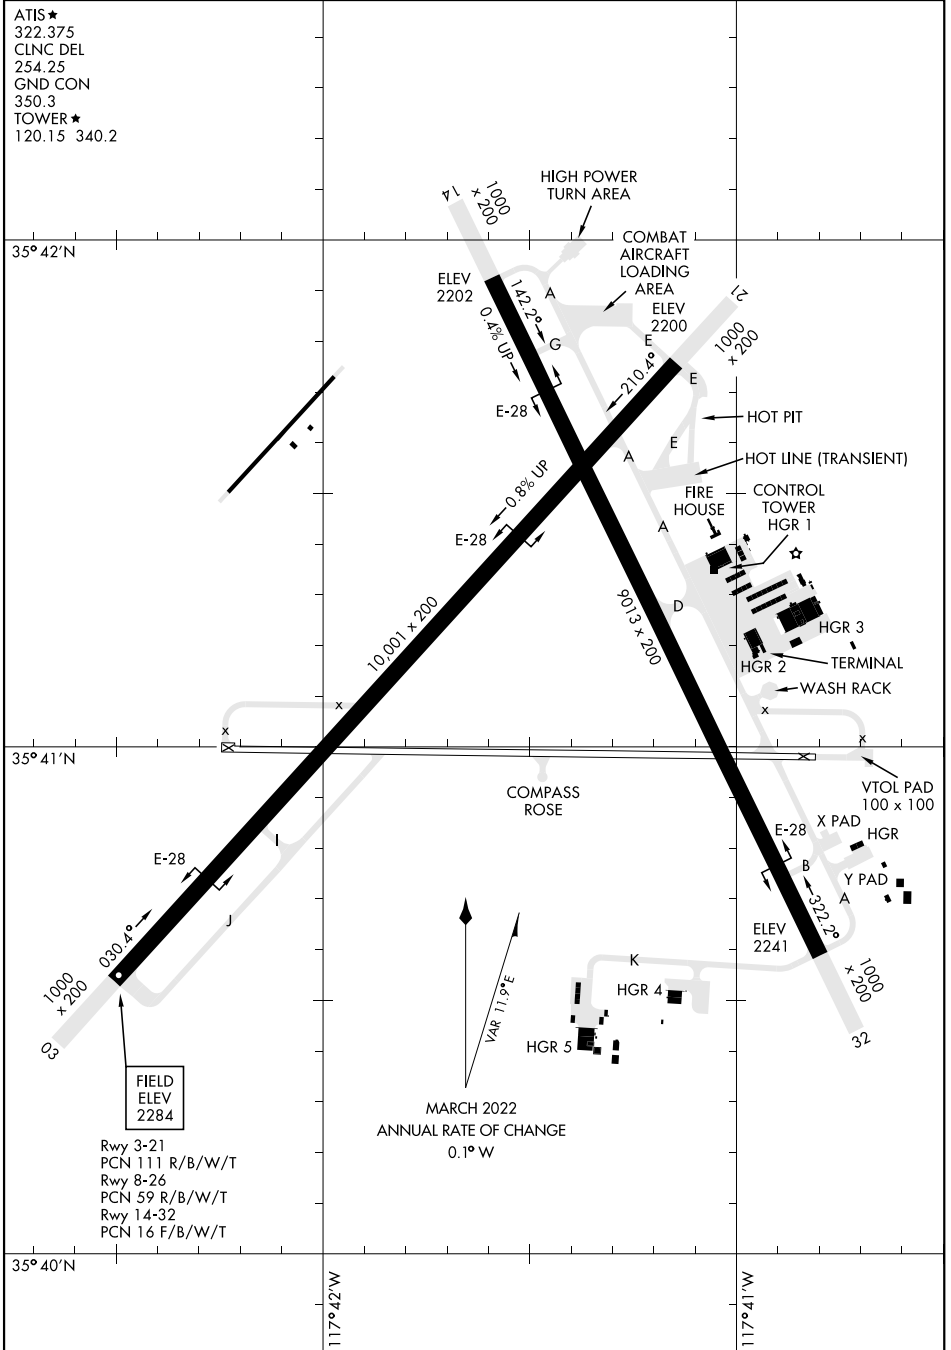

# AIRPORT DIAGRAM

[USN]

ATIS ★  
 322.375  
 CLNC DEL  
 254.25  
 GND CON  
 350.3  
 TOWER ★  
 120.15 340.2

SW-3, 11 JUL 2024 to 08 AUG 2024

SW-3, 11 JUL 2024 to 08 AUG 2024

# AIRPORT DIAGRAM