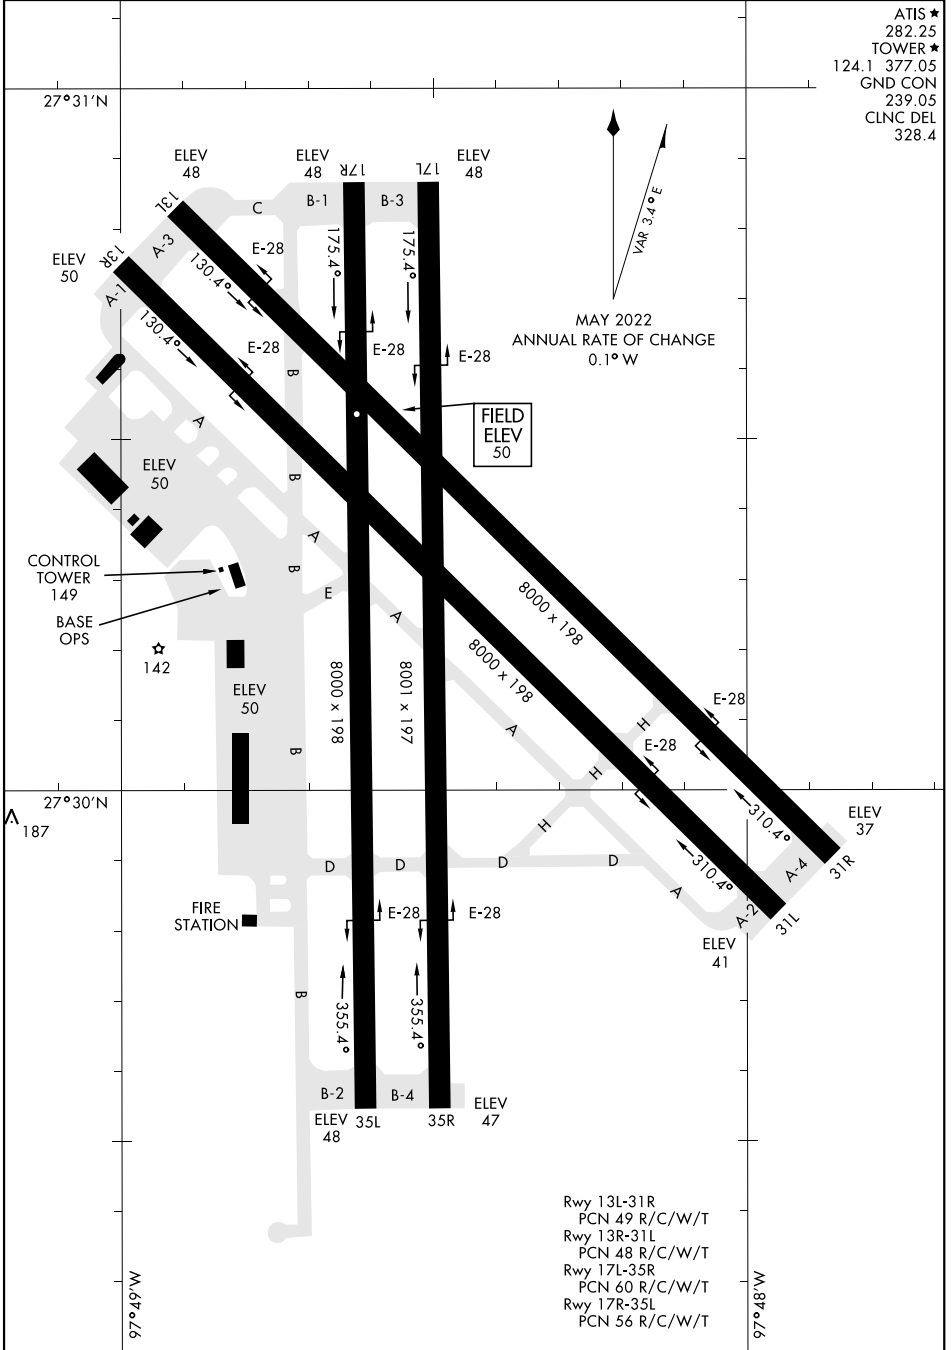

AIRPORT DIAGRAM

AL-918 [USN]

KINGSVILLE NAS (KNQI)

KINGSVILLE, TEXAS

ATIS ★ 282.25
 TOWER ★ 124.1
 377.05
 GND CON 239.05
 CLNC DEL 328.4

SC-3, 11 JUL 2024 to 08 AUG 2024

SC-3, 11 JUL 2024 to 08 AUG 2024

AIRPORT DIAGRAM