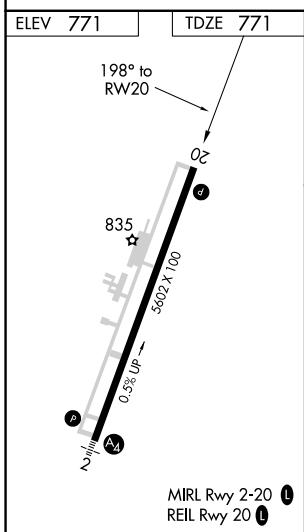

APP CRS	Rwy Idg	<b>5602</b>
<b>198°</b>	TDZE	<b>771</b>
	Apt Elev	<b>771</b>

# RNAV (GPS) RWY 20

MC ALESTER RGNL (M.L.C)

RNP APCH.	MISSED APPROACH: Climb to 3000 direct AHAMU and hold.
-----------	---

ASOS <b>120.425</b>	FORT WORTH CENTER <b>132.2 338.35</b>	UNICOM <b>122.95 (CTAF)</b>
------------------------	--	--------------------------------