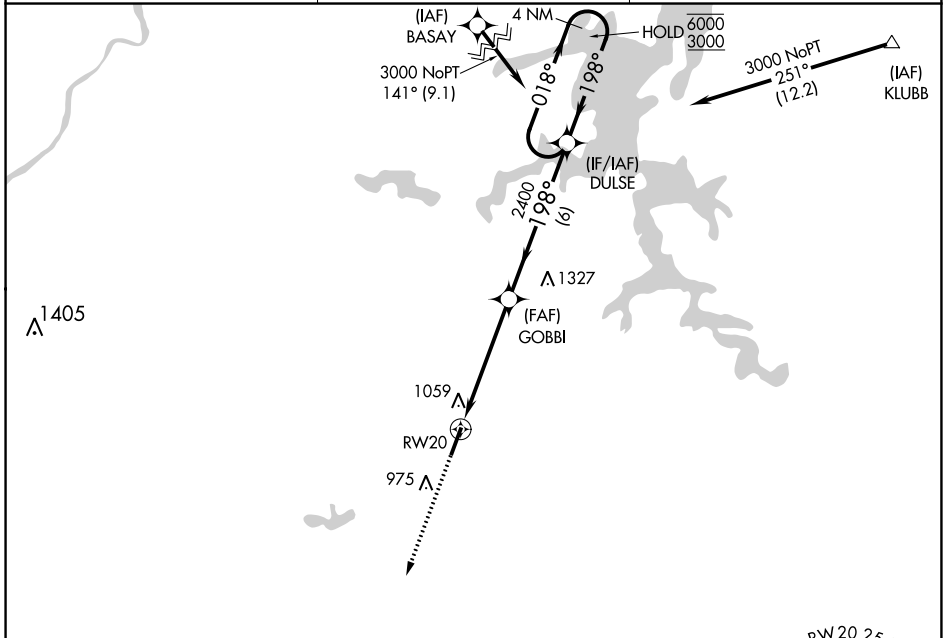

APP CRS	Rwy Idg	<b>5602</b>
<b>198°</b>	TDZE	<b>771</b>
	Apt Elev	<b>771</b>

# RNAV (GPS) RWY 20

MC ALESTER RGNL (M.L.C)

RNP APCH.	MISSED APPROACH: Climb to 3000 direct AHAMU and hold.
-----------	---

ASOS <b>120.425</b>	FORT WORTH CENTER <b>132.2 338.35</b>	UNICOM <b>122.95 (CTAF)</b>
------------------------	--	--------------------------------

CATEGORY	A	B	C	D
LNAV MDA	1320-1	549 (600-1)	1320-1½	549 (600-1½)
<b>C</b> CIRCLING	1360-1	589 (600-1)	1360-1½	1420-2 649 (700-2)

SC-1, 11 JUL 2024 to 08 AUG 2024

SC-1, 11 JUL 2024 to 08 AUG 2024