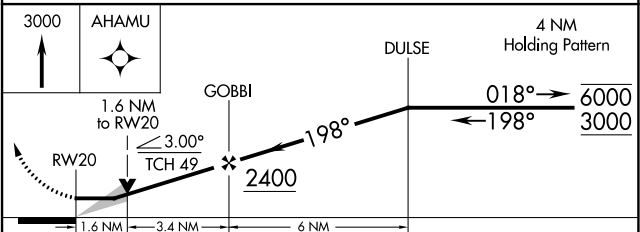

APP CRS	Rwy Idg	<b>5602</b>
<b>198°</b>	TDZE	<b>771</b>
	Apt Elev	<b>771</b>

# RNAV (GPS) RWY 20

MC ALESTER RGNL (M.L.C)

RNP APCH.	MISSED APPROACH: Climb to 3000 direct AHAMU and hold.
-----------	---

ASOS <b>120.425</b>	FORT WORTH CENTER <b>132.2 338.35</b>	UNICOM <b>122.95 (CTAF)</b>
------------------------	--	--------------------------------