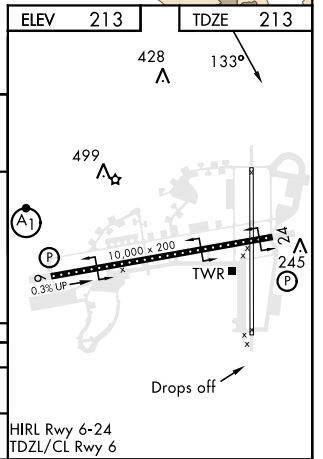

TACAN Z RWY 16

TACAN Chan	EDF 81	APCH CRS	133°	Rwy Idg	7493
				TDZE	213
				Arprt Elev	213

[USAF]

ELMENDORF AFB (PAED)

▽ * Circling not authorized SW of Rwy 6 and 34.
 Visibility reduction by Helicopters NA.
 MISSED APPROACH: Climbing left turn to 6000 via EDF TACAN R-313 to LUBEE and hold. Continue climb-in-hold to 6000.

ATIS ★	ANCHORAGE APP CON	TOWER	GND CON	CLNC DEL	PAR
124.3 273.5	118.6 290.5 (N) 123.8 259.3 (S)	127.2 352.05	121.8 275.8	128.8 306.925	

EMERG SAFE ALT 100 NM 15,300

CATEGORY	A	B	C	D
S-16	740-1	527 (600-1)	740-1½	527 (600-1½)
CIRCLING *	840-1	627 (700-1)	920-2 707 (800-2)	1020-2½ 807 (900-2½)

TACAN Z RWY 16

AK, 11 JUL 2024 to 05 SEP 2024

AK, 11 JUL 2024 to 05 SEP 2024