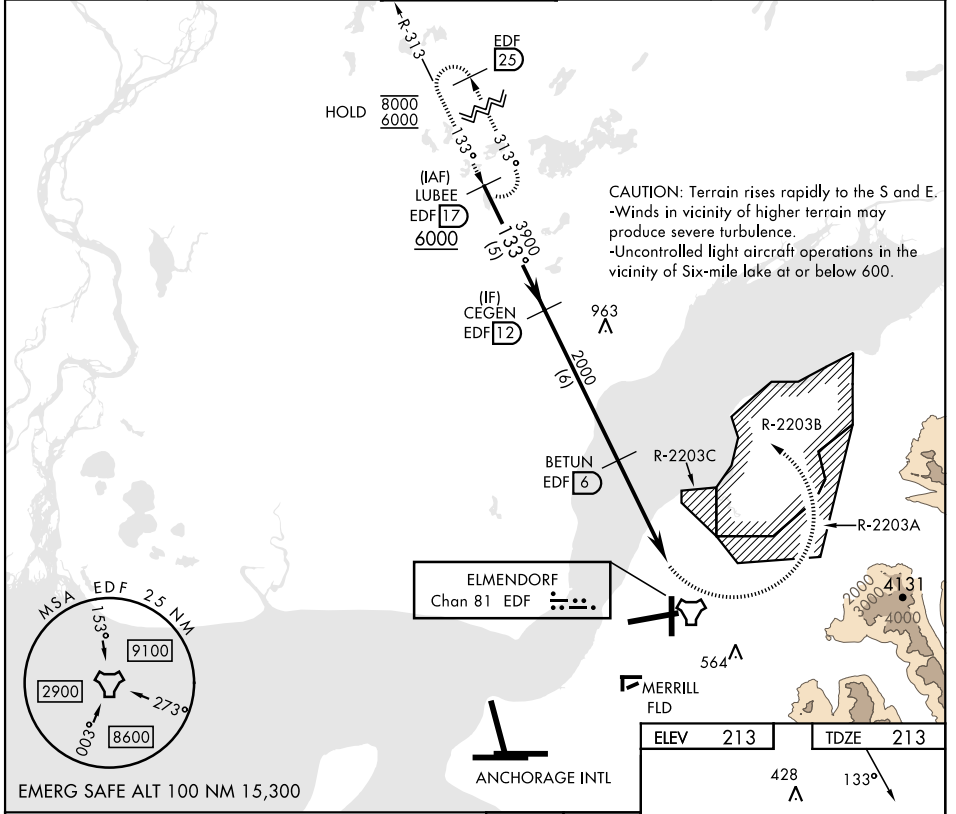

TACAN Z RWY 16

TACAN Chan	EDF 81	APCH CRS	133°	Rwy Idg	7493
				TDZE	213
				Arprt Elev	213

[USAF]

ELMENDORF AFB (PAED)

▽ * Circling not authorized SW of Rwy 6 and 34.
 Visibility reduction by Helicopters NA.
 MISSED APPROACH: Climbing left turn to 6000 via EDF TACAN R-313 to LUBEE and hold. Continue climb-in-hold to 6000.

ATIS ★	ANCHORAGE APP CON	TOWER	GND CON	CLNC DEL	PAR
124.3 273.5	118.6 290.5 (N) 123.8 259.3 (S)	127.2 352.05	121.8 275.8	128.8 306.925	

EMERG SAFE ALT 100 NM 15,300

CATEGORY	A	B	C	D
S-16	740-1	527 (600-1)	740-1½	527 (600-1½)
CIRCLING *	840-1	627 (700-1)	920-2 707 (800-2)	1020-2½ 807 (900-2½)

TACAN Z RWY 16

AK, 11 JUL 2024 to 05 SEP 2024

AK, 11 JUL 2024 to 05 SEP 2024