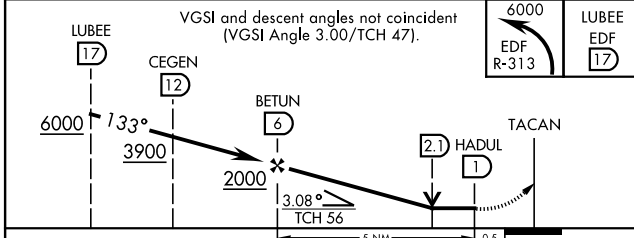

TACAN Z RWY 16

TACAN Chan	EDF 81	APCH CRS	133°	Rwy Idg	7493
				TDZE	213
				Arprt Elev	213

[USAF]

ELMENDORF AFB (PAED)

▽ * Circling not authorized SW of Rwy 6 and 34.
 Visibility reduction by Helicopters NA.
 MISSED APPROACH: Climbing left turn to 6000 via EDF TACAN R-313 to LUBEE and hold. Continue climb-in-hold to 6000.

ATIS ★	ANCHORAGE APP CON	TOWER	GND CON	CLNC DEL	PAR
124.3 273.5	118.6 290.5 (N) 123.8 259.3 (S)	127.2 352.05	121.8 275.8	128.8 306.925	

EMERG SAFE ALT 100 NM 15,300

CATEGORY	A	B	C	D
S-16	740-1	527 (600-1)	740-1½	527 (600-1½)
CIRCLING *	840-1	627 (700-1)	920-2 707 (800-2)	1020-2½ 807 (900-2½)