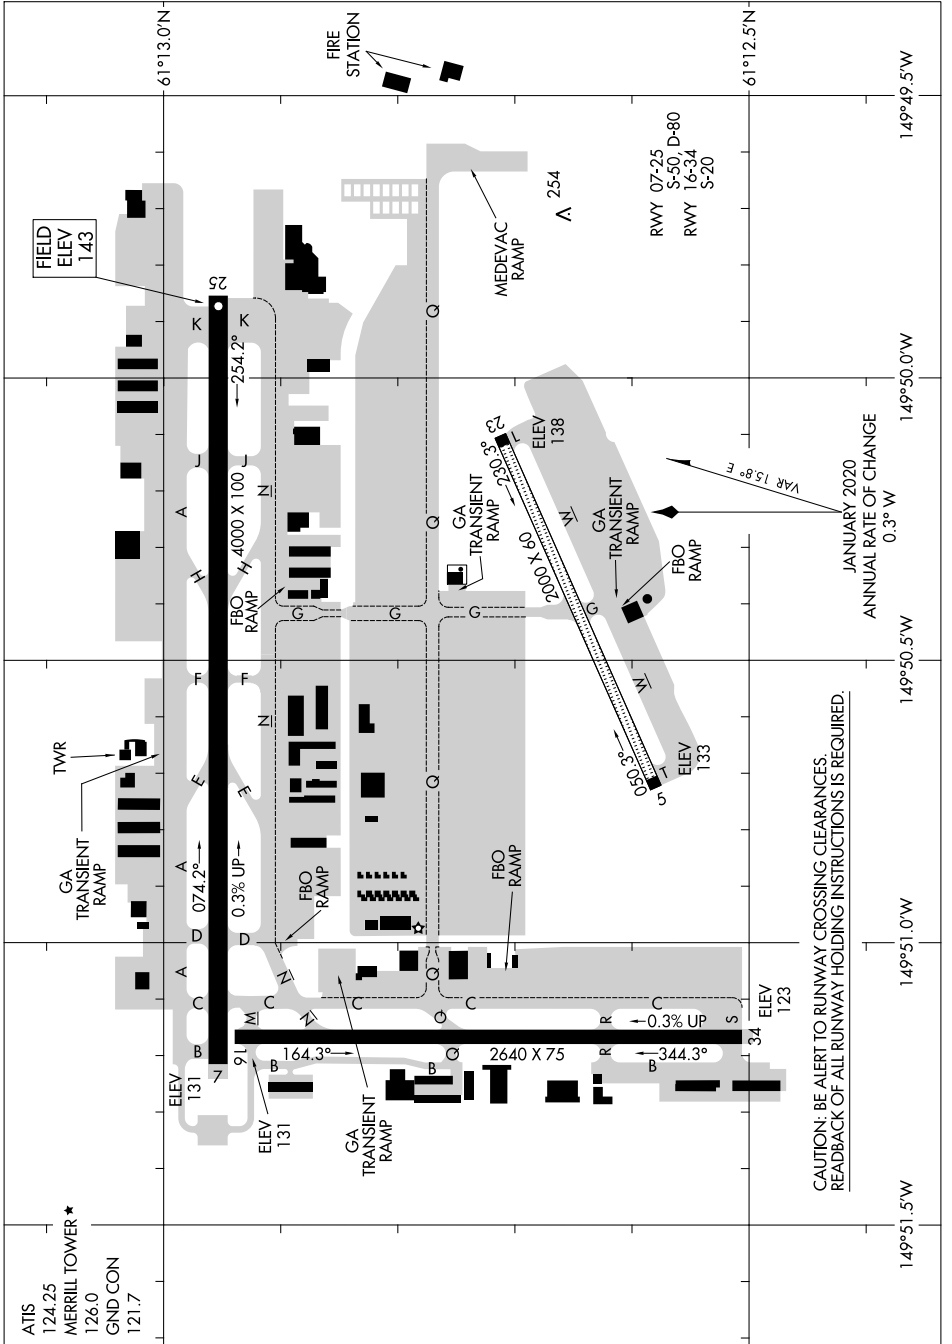

AIRPORT DIAGRAM

AL-1522 (FAA)

MERRILL FLD (MRI)(PAMR)

ANCHORAGE, ALASKA

AK, 11 JUL 2024 to 05 SEP 2024

AK, 11 JUL 2024 to 05 SEP 2024

AIRPORT DIAGRAM

MERRILL FLD (MRI)(PAMR)

ANCHORAGE, ALASKA