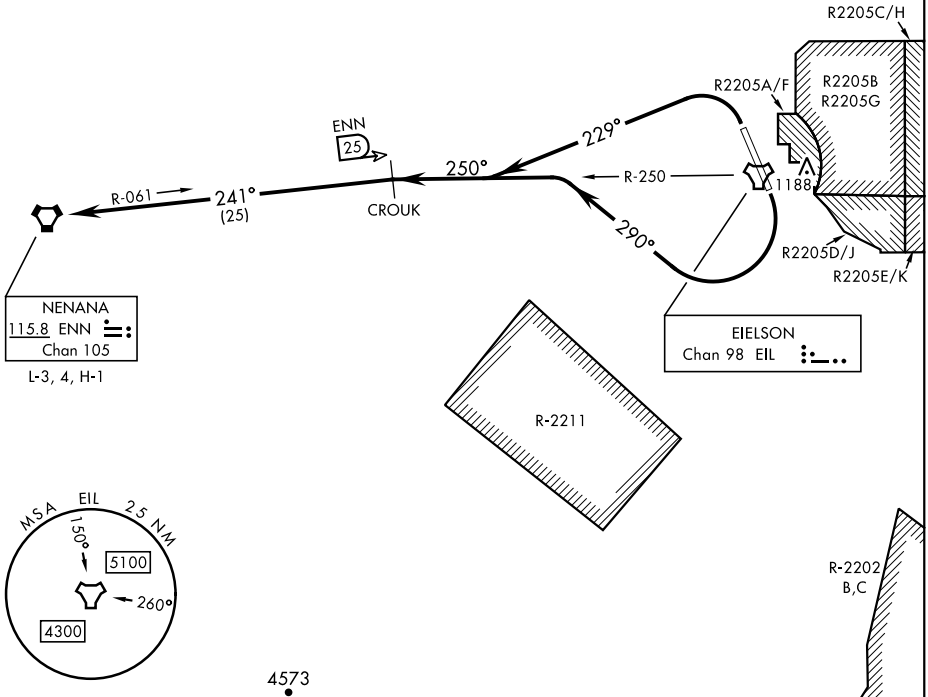

NENANA SIX DEPARTURE (NENNA6•ENN)

ATIS ★ 119.9 273.5
 CLNC DEL 343.7
 GND CON 121.8 275.8
 TOWER ★ 127.2 352.05
 FAIRBANKS DEP CON 127.1 251.1

AL-1729 [USAF]

CAUTION: Mountainous terrain
 East of Eielson AFB and South
 of departure route.

AK, 11 JUL 2024 to 05 SEP 2024

AK, 11 JUL 2024 to 05 SEP 2024

4573

DEPARTURE ROUTE DESCRIPTION

TAKEOFF RWY 14: Turn right heading 290° to intercept EIL TACAN R-250 outbound to CROUK and climb to assigned altitude, thence...

TAKEOFF RWY 32: Turn left heading 229° to intercept EIL TACAN R-250 outbound to CROUK and climb to assigned altitude, thence...

...intercept ENN VORTAC R-061 inbound to NENANA then via assigned route.

NENANA SIX DEPARTURE (NENNA6•ENN)