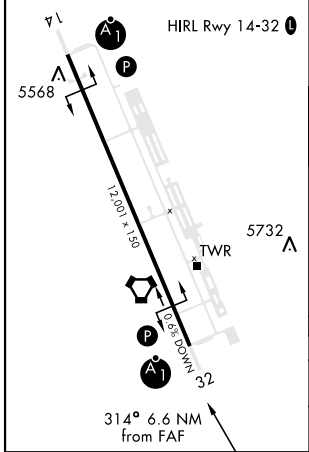

VOR/DME Z RWY 32

VORTAC TQQ 113.0 Chan 77	APCH CRS 314°	Rwy Idg THRE: 12,001 5550 Arprt Elev: 5550
--	-------------------------	---

AL-3188 [USAF]

TONOPAH TEST RANGE (KTNX)

<p>V *Circling not authorized W of Rwy 14-32.</p>	<p>ALSIF-1</p>	<p>MISSED APPROACH: Climb to 11,000 direct to TPH VORTAC and hold. Continue climb in holding to 11,000.</p>
--	----------------	---

CATEGORY	A	B	C	D	E
S-32	6080/24 530 (600-1/2)		6080/55 530 (600-1/2)	NOT AUTHORIZED	
C CIRCLING*	6080-1 530 (600-1)		6080-1 1/2 530 (600-1/2)	NOT AUTHORIZED	

VOR/DME Z RWY 32

SW-4, 11 JUL 2024 to 08 AUG 2024