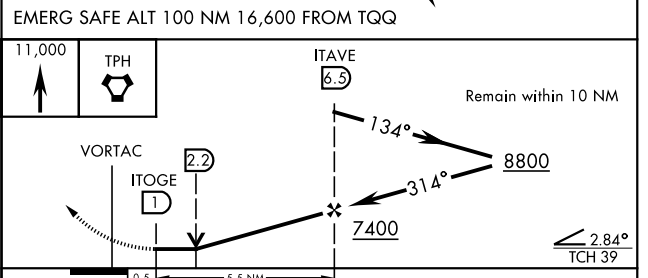

VOR/DME Z RWY 32

VORTAC TQQ 113.0 Chan 77	APCH CRS 314°	Rwy Idg THRE: 12,001 5550 Arprt Elev: 5550
--	-------------------------	---

AL-3188 [USAF]

TONOPAH TEST RANGE (KTNX)

<p>V *Circling not authorized W of Rwy 14-32.</p>	<p>ALSIF-1</p>	<p>MISSED APPROACH: Climb to 11,000 direct to TPH VORTAC and hold. Continue climb in holding to 11,000.</p>
--	----------------	---

<p>AWOS 113.0</p>	<p>NELLIS CONTROL 119.35 254.4</p>	<p>SILVERBOW TOWER * 124.75 257.95 0</p>	<p>GND CON 127.25 335.5</p>
------------------------------	---	---	--

ELEV 5550	THRE 5550
-----------	-----------