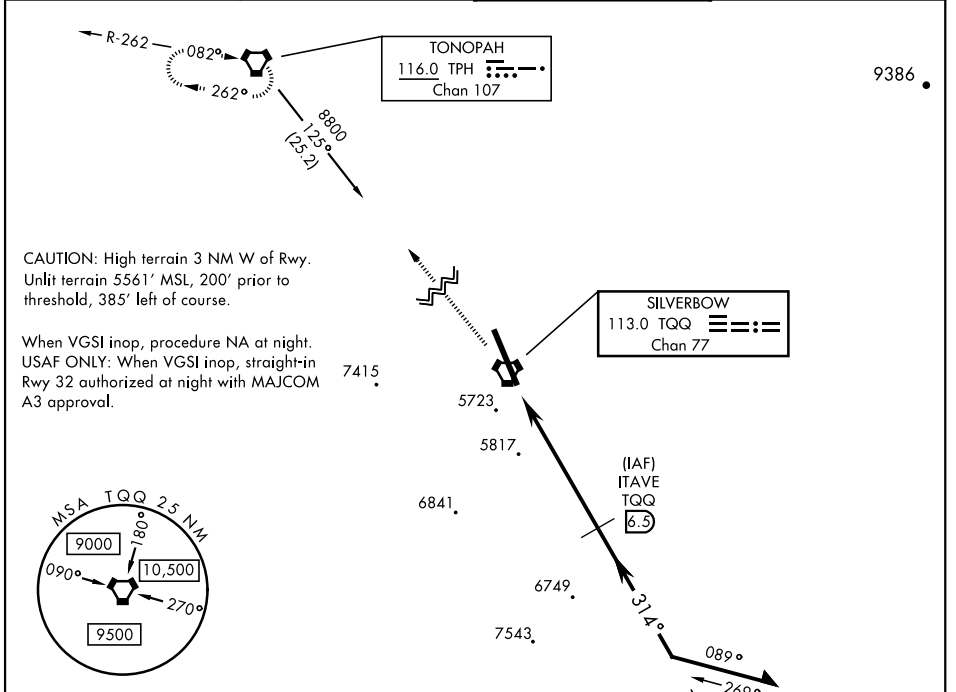

VOR/DME Z RWY 32

VORTAC TQQ 113.0 Chan 77	APCH CRS 314°	Rwy Idg THRE: 12,001 5550 Arprt Elev: 5550
--	-------------------------	---

AL-3188 [USAF]

TONOPAH TEST RANGE (KTNX)

<p>V *Circling not authorized W of Rwy 14-32.</p>	<p>ALSIF-1</p>	<p>MISSED APPROACH: Climb to 11,000 direct to TPH VORTAC and hold. Continue climb in holding to 11,000.</p>
--	----------------	---

<p>AWOS 113.0</p>	<p>NELLIS CONTROL 119.35 254.4</p>	<p>SILVERBOW TOWER * 124.75 257.95 0</p>	<p>GND CON 127.25 335.5</p>
------------------------------	---	---	--

ELEV 5550	THRE 5550
-----------	-----------

CATEGORY	A	B	C	D	E
S-32	6080/24 530 (600-1/2)		6080/55 530 (600-1/2)	NOT AUTHORIZED	
C CIRCLING*	6080-1 530 (600-1)		6080-1 1/2 530 (600-1/2)	NOT AUTHORIZED	

VOR/DME Z RWY 32

SW-4, 11 JUL 2024 to 08 AUG 2024

SW-4, 11 JUL 2024 to 08 AUG 2024