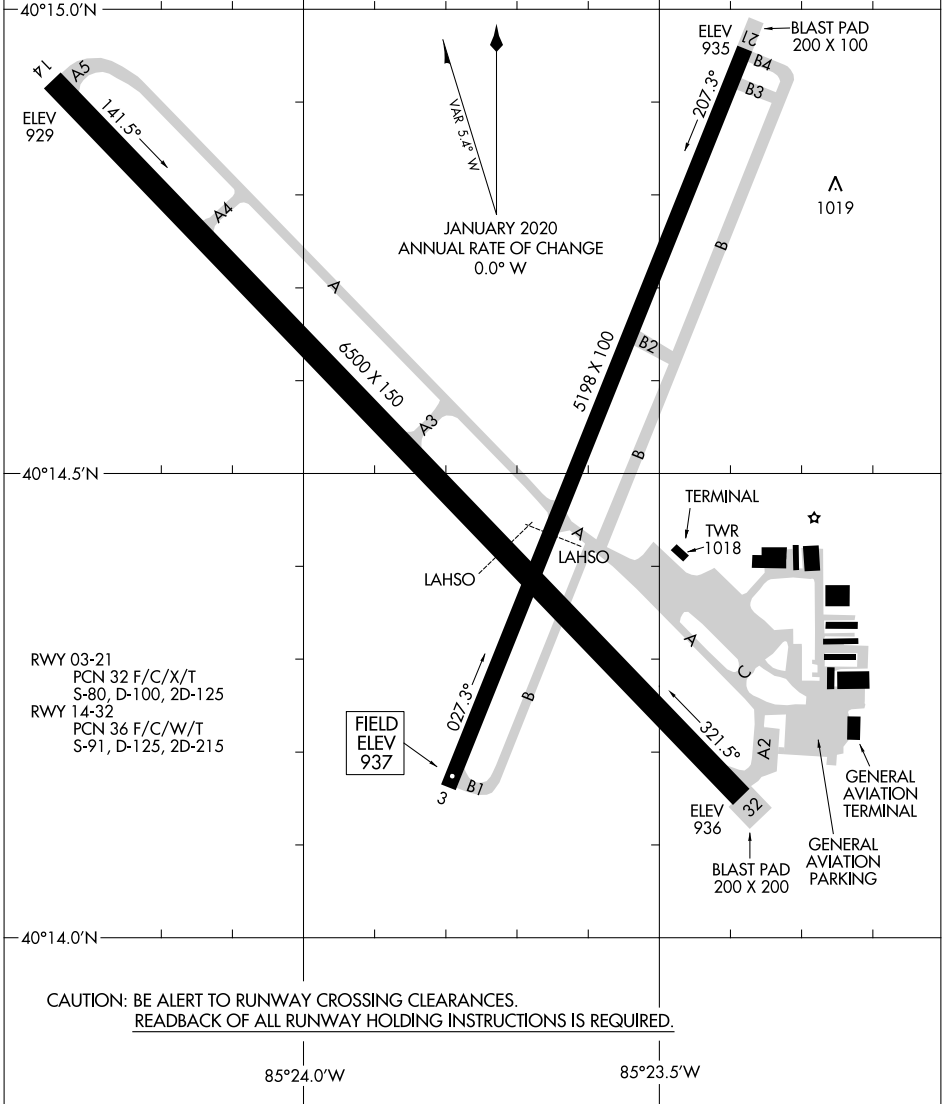

23054

# AIRPORT DIAGRAM

AL-5011 (FAA)

DELAWARE COUNTY RGNL (MIE)  
MUNCIE, INDIANA

ATIS  
133.25  
MUNCIE TOWER ★  
120.1  
GND CON  
121.9

**D**

EC-2, 11 JUL 2024 to 08 AUG 2024

EC-2, 11 JUL 2024 to 08 AUG 2024

# AIRPORT DIAGRAM

23054

DELAWARE COUNTY RGNL (MIE)  
MUNCIE, INDIANA