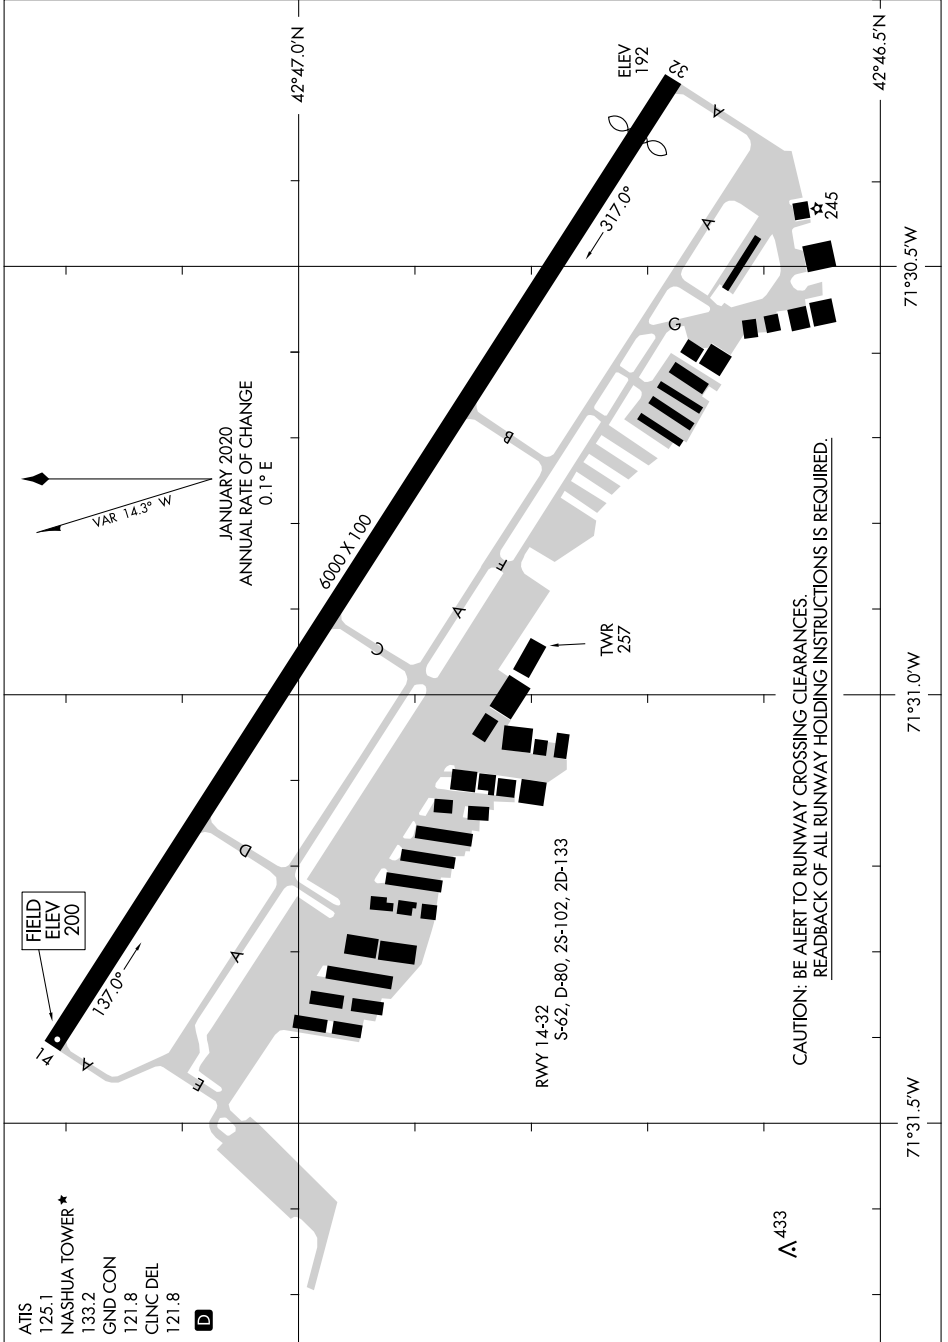

22139

# AIRPORT DIAGRAM

AL-5036 (FAA)

BOIRE FLD (ASH)  
NASHUA, NEW HAMPSHIRE

NE-1, 11 JUL 2024 to 08 AUG 2024

NE-1, 11 JUL 2024 to 08 AUG 2024

# AIRPORT DIAGRAM

22139

NASHUA, NEW HAMPSHIRE  
BOIRE FLD (ASH)