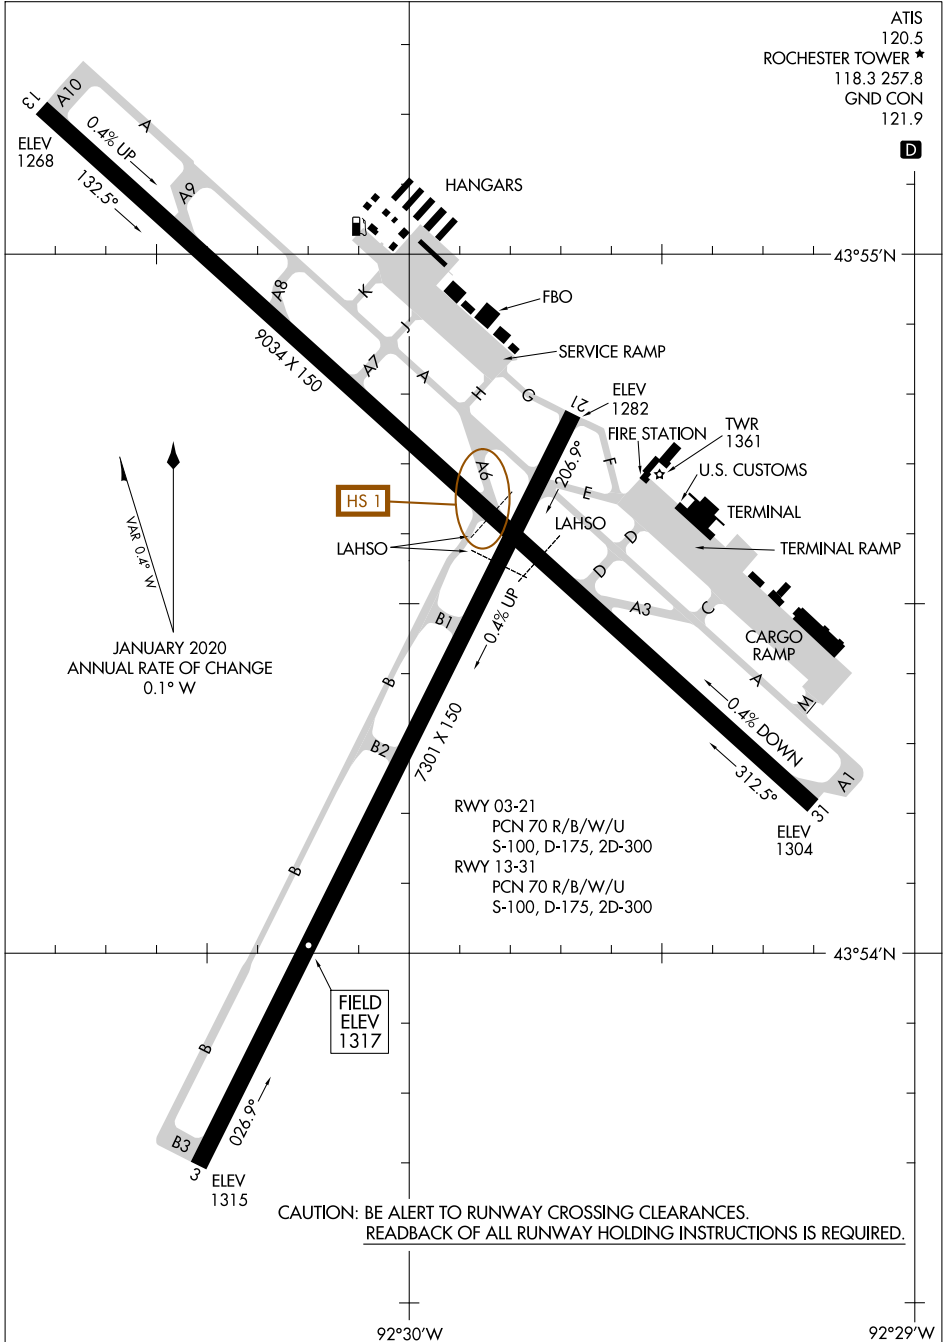

# AIRPORT DIAGRAM

AL-5041 (FAA)

ROCHESTER INTL (RST)  
ROCHESTER, MINNESOTA

ATIS 120.5  
ROCHESTER TOWER ★ 118.3 257.8  
GND CON 121.9

D

NC-1, 11 JUL 2024 to 08 AUG 2024

NC-1, 11 JUL 2024 to 08 AUG 2024

# AIRPORT DIAGRAM

ROCHESTER, MINNESOTA  
ROCHESTER INTL (RST)