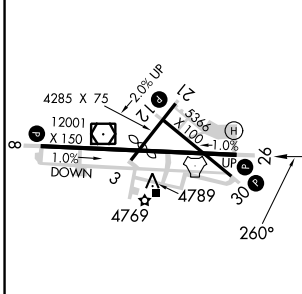

CATEGORY	A	B	C	D
LNAV MDA	5040-1	411 (400-1)	5040-1¼	411 (400-1¼)
CIRCLING	5160-1 441 (500-1)	5180-1 461 (500-1)	5180-1½ 461 (500-1½)	5280-2 561 (600-2)

HIRL Rwy 8-26 **Ⓛ**
MIRL Rws 3-21 and 12-30 **Ⓛ**

SW-4, 11 JUL 2024 to 08 AUG 2024

SW-4, 11 JUL 2024 to 08 AUG 2024