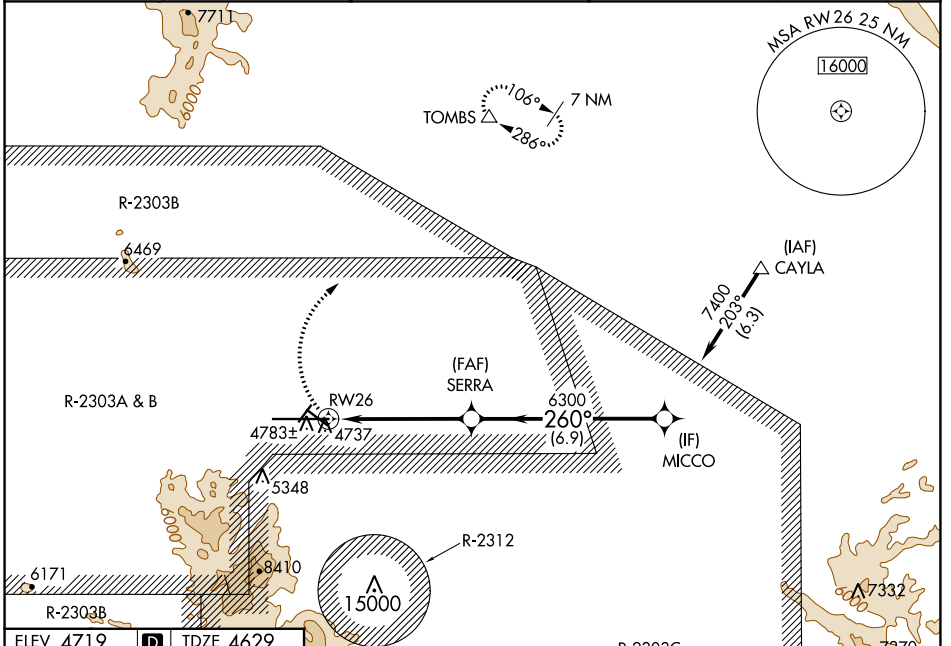

APP CRS	Rwy Idg	12001
260°	TDZE	4629
	Apt Elev	4719

RNAV (GPS) RWY 26

SIERRA VISTA MUNI-LIBBY AAF (FHU)

RNP APCH - GPS.

▽
▲ Circling NA south of runways 8 and 30.

MISSED APPROACH: Climbing right turn to 9500 direct TOMBS and hold, continue climb-in-hold to 9500.

ATIS 134.75 263.025	LIBBY AAF GCA* 127.05 254.25	LIBBY TOWER* 124.95 (CTAF) 284.75	GND CON 121.7 268.7	UNICOM 122.95

ELEV 4719	D	TDZE 4629