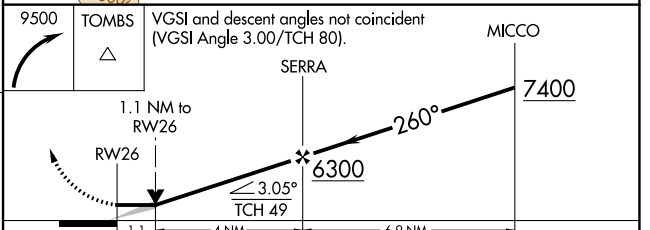

CATEGORY	A	B	C	D
LNAV MDA	5040-1	411 (400-1)	5040-1¼	411 (400-1¼)
CIRCLING	5160-1 441 (500-1)	5180-1 461 (500-1)	5180-1½ 461 (500-1½)	5280-2 561 (600-2)

HIRL Rwy 8-26 **Ⓛ**
MIRL Rws 3-21 and 12-30 **Ⓛ**

SW-4, 11 JUL 2024 to 08 AUG 2024

SW-4, 11 JUL 2024 to 08 AUG 2024