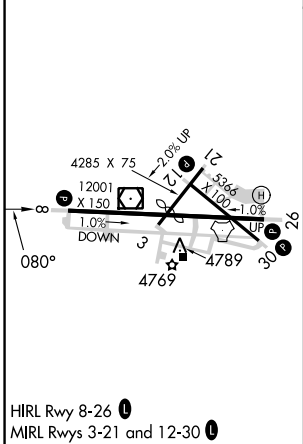

CATEGORY	A	B	C	D
LPV DA		4919-¾	200 (200-¾)	
LNAV/VNAV DA		5059-1½	340 (400-1½)	
LNAV MDA	5280-1	561 (600-1)	5280-1½	561 (600-1½)
CIRCLING	5280-1	561 (600-1)	5280-1½	5280-2 561 (600-2)

SW-4, 11 JUL 2024 to 08 AUG 2024

SW-4, 11 JUL 2024 to 08 AUG 2024