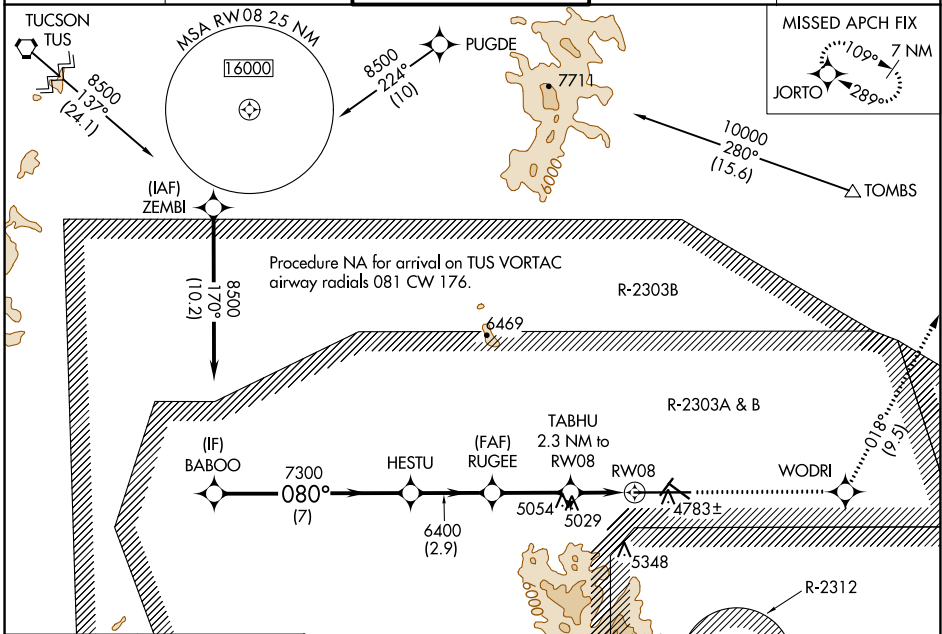

WAAS CH <b>82123</b> <b>W08A</b>	APP CRS <b>080°</b>	Rwy Idg <b>12001</b> TDZE <b>4719</b> Apt Elev <b>4719</b>
--	------------------------	--

# RNAV (GPS) RWY 8

SIERRA VISTA MUNI-LIBBY AAF (FHU)

RNP APCH.	<p><b>⚠</b> Circling NA south of Rwy 8-30. For uncompensated Baro-VNAV systems, LNAV/VNAV NA below -24°C or above 47°C.</p>	<p>MISSED APPROACH: Climb to 9500 direct WODRI and on track 018° to JORTO and hold, continue climb-in-hold to 9500.</p>
-----------	---	---

ELEV 4719	<b>D</b>	TDZE 4719
-----------	----------	-----------

CATEGORY	A	B	C	D
LPV DA		4919-¾	200 (200-¾)	
LNAV/VNAV DA		5059-1½	340 (400-1½)	
LNAV MDA	5280-1	561 (600-1)	5280-1½	561 (600-1½)
CIRCLING	5280-1	561 (600-1)	5280-1½	5280-2 561 (600-2)

SW-4, 11 JUL 2024 to 08 AUG 2024

SW-4, 11 JUL 2024 to 08 AUG 2024