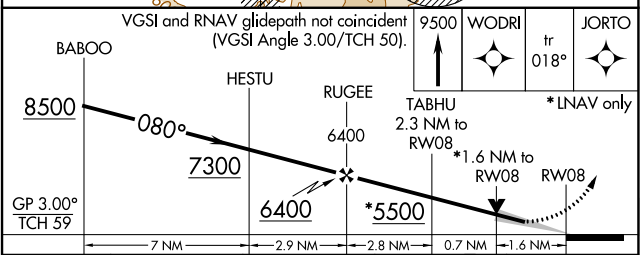

CATEGORY	A	B	C	D
LPV DA		4919-¾	200 (200-¾)	
LNAV/VNAV DA		5059-1½	340 (400-1½)	
LNAV MDA	5280-1	561 (600-1)	5280-1½	561 (600-1½)
CIRCLING	5280-1	561 (600-1)	5280-1½	5280-2 561 (600-2)

SW-4, 11 JUL 2024 to 08 AUG 2024

SW-4, 11 JUL 2024 to 08 AUG 2024