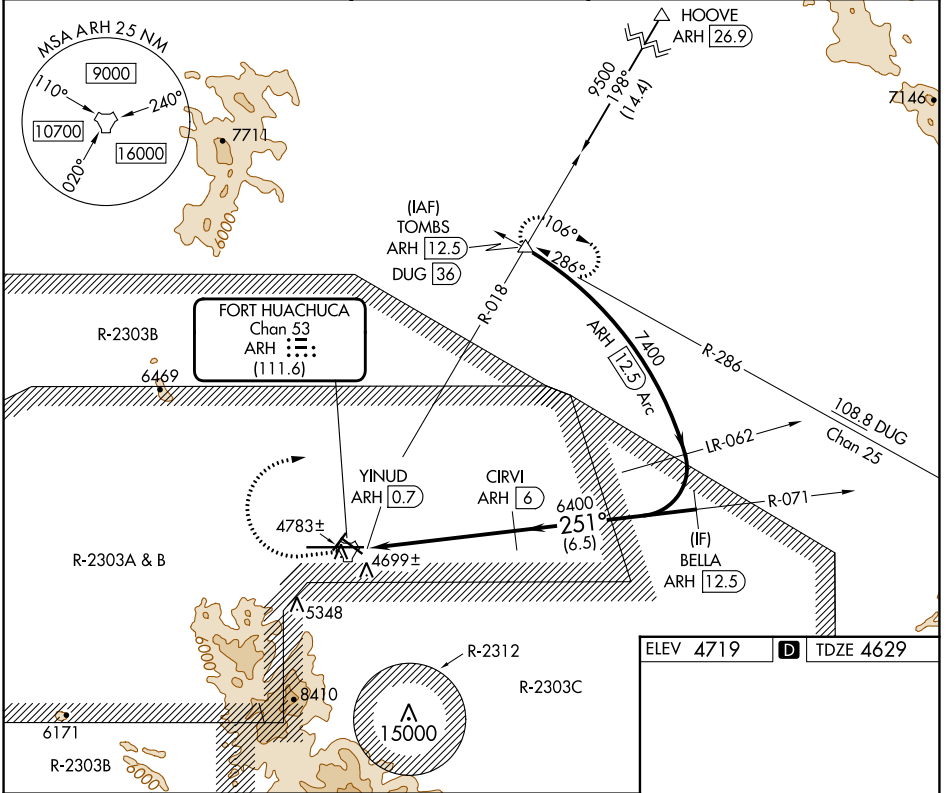

TACAN ARH Chan <b>53</b> <b>(111.6)</b>	APP CRS <b>251°</b>	Rwy ldg <b>12001</b> TDZE <b>4629</b> Apt Elev <b>4719</b>
-----------------------------------------------	------------------------	------------------------------------------------------------------

# TACAN RWY 26

SIERRA VISTA MUNI-LIBBY AAF (FHU)

	Circling NA south of Rws 8 and 30.	MISSED APPROACH: Climb to 5300 then climbing right turn to 9500 on ARH R-018 to TOMBS INT/DUG 36 DME and hold.
--	------------------------------------	----------------------------------------------------------------------------------------------------------------

5300	9500	TOMBS	VGSI and descent angles not coincident (VGSI Angle 3.00/TCH 80).
ARH R-018			

CATEGORY	A	B	C	D	E
S-26	5100-1 471 (400-1)	471 (400-1)	5100-1¼ 471 (400-1¼)	5100-1½ 471 (400-1½)	5100-1¾ 471 (400-1¾)
CIRCLING	5160-1 441 (500-1)	5180-1 461 (500-1)	5180-1½ 461 (500-1½)	5280-2	561 (600-2)

HIRL Rwy 8-26

MIRL Rws 3-21 and 12-30

SW-4, 11 JUL 2024 to 08 AUG 2024

SW-4, 11 JUL 2024 to 08 AUG 2024