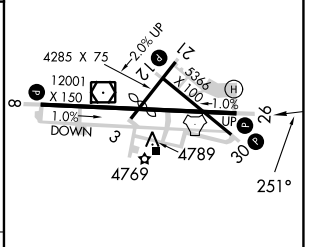

# TACAN RWY 26

SIERRA VISTA MUNI-LIBBY AAF (FHU)

	Circling NA south of Rws 8 and 30.	MISSED APPROACH: Climb to 5300 then climbing right turn to 9500 on ARH R-018 to TOMBS INT/DUG 36 DME and hold.
--	------------------------------------	----------------------------------------------------------------------------------------------------------------

5300	9500	TOMBS	VGSI and descent angles not coincident (VGSI Angle 3.00/TCH 80).
ARH R-018			

CATEGORY	A	B	C	D	E
S-26	5100-1 471 (400-1)	471 (400-1)	5100-1¼ 471 (400-1¼)	5100-1½ 471 (400-1½)	5100-1¾ 471 (400-1¾)
CIRCLING	5160-1 441 (500-1)	5180-1 461 (500-1)	5180-1½ 461 (500-1½)	5280-2	561 (600-2)