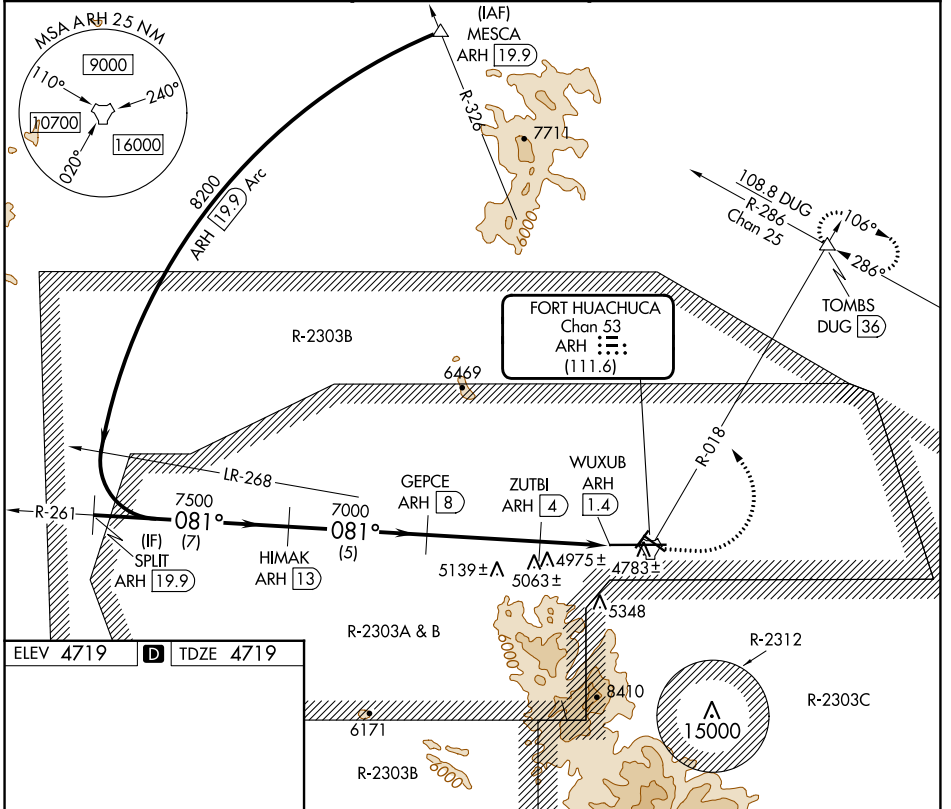

TACAN ARH Chan 53 (111.6)	APP CRS 081°	Rwy ldg 12001 TDZE 4719 Apt Elev 4719
---------------------------------	-----------------	--

TACAN RWY 8

SIERRA VISTA MUNI-LIBBY AAF (FHU)

⚠ Circling NA south of Rws 8 and 30.

⚠ MISSED APPROACH: Climb to 5500 then climbing left turn to 9500 on ARH R-018 to TOMBS INT/DUG 36 DME and hold.

ATIS 134.75 263.025	LIBBY AAF GCA* 127.05 254.25	LIBBY TOWER* 124.95 (CTAF) 284.75	GND CON 121.7 268.7	UNICOM 122.95
-------------------------------	--	---	-------------------------------	-------------------------

CATEGORY	A	B	C	D	E
S-8	5260-1 541 (600-1)	5260-1½ 541 (600-1½)	5260-1¾ 541 (600-1¾)	5260-2 541 (600-2)	5260-2 541 (600-2)
CIRCLING	5260-1 541 (600-1)	5260-1½ 541 (600-1½)	5280-2 561 (600-2)		

SW-4, 11 JUL 2024 to 08 AUG 2024

SW-4, 11 JUL 2024 to 08 AUG 2024