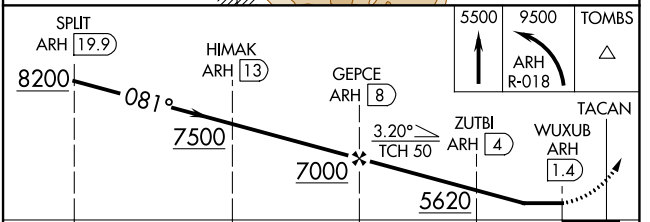

TACAN ARH Chan 53 (111.6)	APP CRS 081°	Rwy ldg 12001 TDZE 4719 Apt Elev 4719
---------------------------------	-----------------	--

TACAN RWY 8

SIERRA VISTA MUNI-LIBBY AAF (FHU)

⚠ Circling NA south of Rws 8 and 30.

⚠ MISSED APPROACH: Climb to 5500 then climbing left turn to 9500 on ARH R-018 to TOMBS INT/DUG 36 DME and hold.

ATIS 134.75 263.025	LIBBY AAF GCA* 127.05 254.25	LIBBY TOWER* 124.95 (CTAF) 284.75	GND CON 121.7 268.7	UNICOM 122.95
-------------------------------	--	---	-------------------------------	-------------------------

CATEGORY	A	B	C	D	E
S-8	5260-1 541 (600-1)	5260-1½ 541 (600-1½)	5260-1¾ 541 (600-1¾)	5260-2 541 (600-2)	5260-2 541 (600-2)
CIRCLING	5260-1 541 (600-1)	5260-1½ 541 (600-1½)	5280-2 561 (600-2)		

SW-4, 11 JUL 2024 to 08 AUG 2024