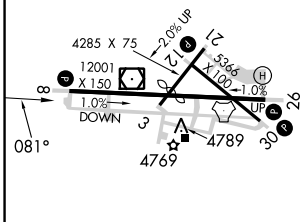

TACAN ARH Chan 53 (111.6)	APP CRS 081°	Rwy ldg 12001 TDZE 4719 Apt Elev 4719
---------------------------------	-----------------	--

TACAN RWY 8

SIERRA VISTA MUNI-LIBBY AAF (FHU)

⚠ Circling NA south of Rws 8 and 30.

⚠ MISSED APPROACH: Climb to 5500 then climbing left turn to 9500 on ARH R-018 to TOMBS INT/DUG 36 DME and hold.

ATIS 134.75 263.025	LIBBY AAF GCA* 127.05 254.25	LIBBY TOWER* 124.95 (CTAF) 284.75	GND CON 121.7 268.7	UNICOM 122.95
-------------------------------	--	---	-------------------------------	-------------------------

CATEGORY	A	B	C	D	E
S-8	5260-1 541 (600-1)	5260-1½ 541 (600-1½)	5260-1¾ 541 (600-1¾)	5260-2 541 (600-2)	5260-2 541 (600-2)
CIRCLING	5260-1 541 (600-1)	5260-1½ 541 (600-1½)	5280-2 561 (600-2)		

SW-4, 11 JUL 2024 to 08 AUG 2024