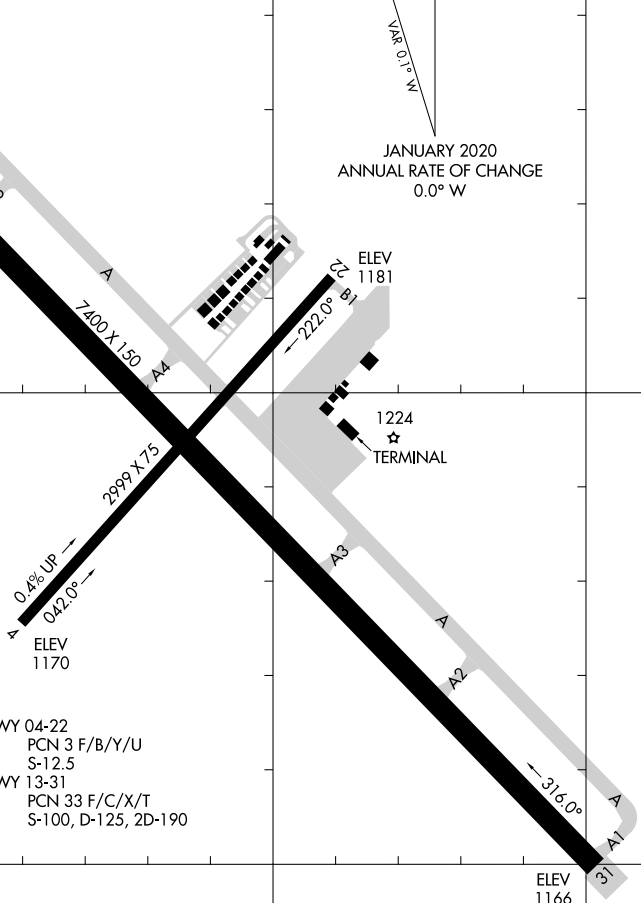

22139

AIRPORT DIAGRAM

AL-5092 (FAA)

FALLS INTL/EINARSON FLD (INL)
INTERNATIONAL FALLS, MINNESOTA

ASOS
120.0
CTAF/UNICOM
122.8

48°34.5'N

48°34.0'N

48°33.5'N

93°24.5'W

93°24.0'W

93°23.5'W

FIELD
ELEV
1184

JANUARY 2020
ANNUAL RATE OF CHANGE
0.0° W

RWY 04-22
PCN 3 F/B/Y/U
S-12.5
RWY 13-31
PCN 33 F/C/X/T
S-100, D-125, 2D-190

ELEV
1170

ELEV
1181

1224
★
TERMINAL

ELEV
1166

NC-1, 11 JUL 2024 to 08 AUG 2024

NC-1, 11 JUL 2024 to 08 AUG 2024

AIRPORT DIAGRAM

22139

INTERNATIONAL FALLS, MINNESOTA
FALLS INTL/EINARSON FLD (INL)