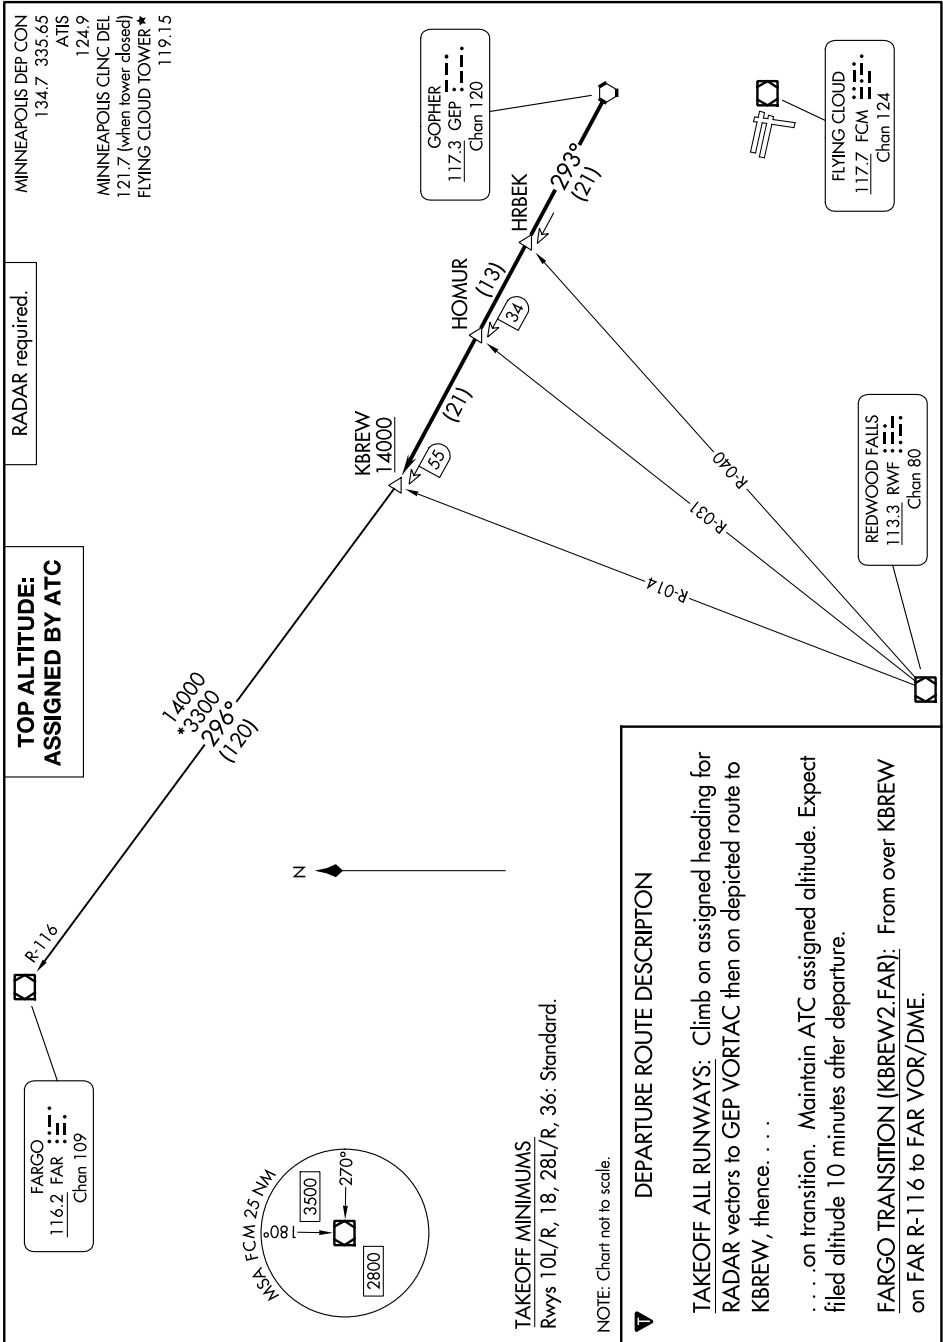

KBREW TWO DEPARTURE
(KBREW2.KBREW) 24137

AL-5094 (FAA)

FLYING CLOUD (FCM)
MINNEAPOLIS, MINNESOTA

NC-1, 11 JUL 2024 to 08 AUG 2024

KBREW TWO DEPARTURE
(KBREW2.KBREW) 16MAY24

MINNEAPOLIS, MINNESOTA
FLYING CLOUD (FCM)

NC-1, 11 JUL 2024 to 08 AUG 2024