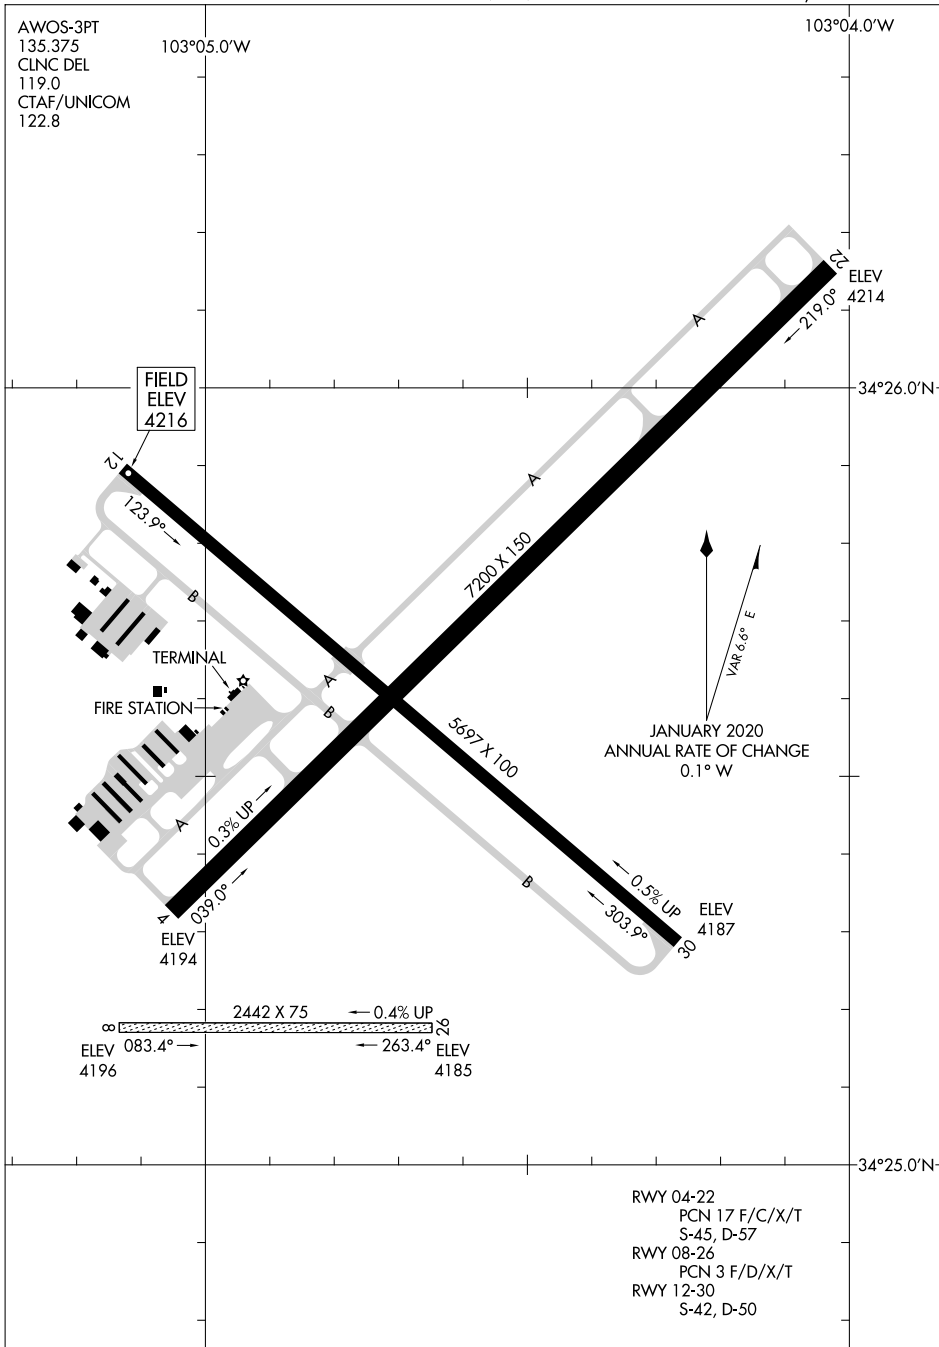

22083

AIRPORT DIAGRAM

AL-5144 (FAA)

CLOVIS RGNL (CVN)
CLOVIS, NEW MEXICO

AWOS-3PT
135.375
CLNC DEL
119.0
CTAF/UNICOM
122.8

103°05.0'W

103°04.0'W

SW-1, 11 JUL 2024 to 08 AUG 2024

SW-1, 11 JUL 2024 to 08 AUG 2024

AIRPORT DIAGRAM

22083

CLOVIS, NEW MEXICO
CLOVIS RGNL (CVN)