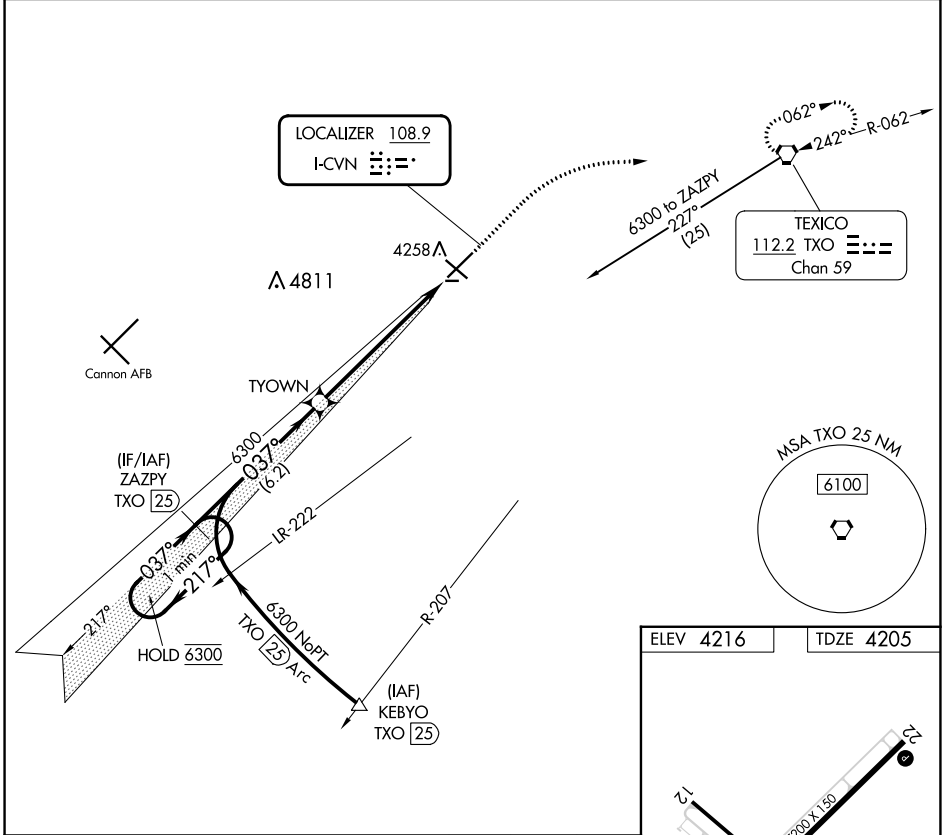

LOC I-CVN 108.9	APP CRS 037°	Rwy Idg TDZE Apt Elev	7200 4205 4216
---------------------------	------------------------	-----------------------------	---

ILS RWY 4

CLOVIS RGNL (CVN)

DME required.		MALSR	MISSED APPROACH: Climb to 4700 then climbing right turn to 6000 direct TXO VORTAC and hold.
AWOS-3PT 135.375	CANNON APP CON 118.425 352.1	CLNC DEL 119.0	UNICOM 122.8 (CTAF) 0

SW-1, 11 JUL 2024 to 08 AUG 2024

SW-1, 11 JUL 2024 to 08 AUG 2024

REIL Rwy's 12 and 30
MIRL Rwy's 4-22 and 12-30