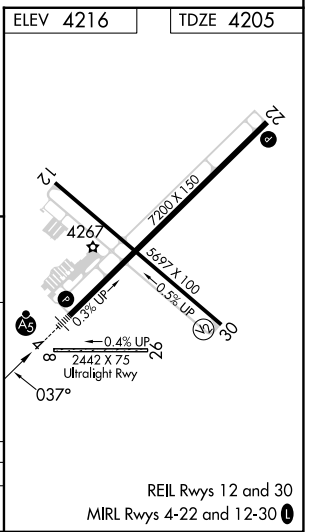

LOC I-CVN 108.9	APP CRS 037°	Rwy Idg TDZE Apt Elev	7200 4205 4216
---------------------------	------------------------	-----------------------------	---

ILS RWY 4

CLOVIS RGNL (CVN)

DME required.		MALSR	MISSED APPROACH: Climb to 4700 then climbing right turn to 6000 direct TXO VORTAC and hold.
AWOS-3PT 135.375	CANNON APP CON 118.425 352.1	CLNC DEL 119.0	UNICOM 122.8 (CTAF) 0

SW-1, 11 JUL 2024 to 08 AUG 2024

SW-1, 11 JUL 2024 to 08 AUG 2024

REIL Rwy's 12 and 30
MIRL Rwy's 4-22 and 12-30