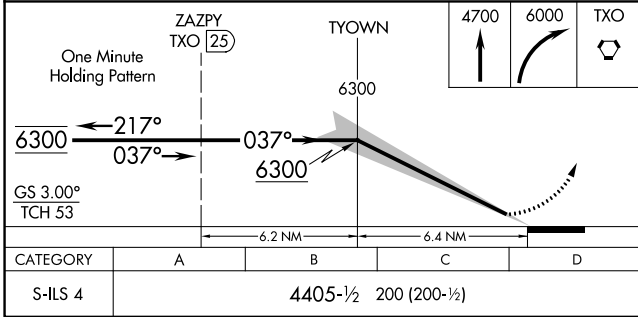

REIL Rwy's 12 and 30
MIRL Rwy's 4-22 and 12-30